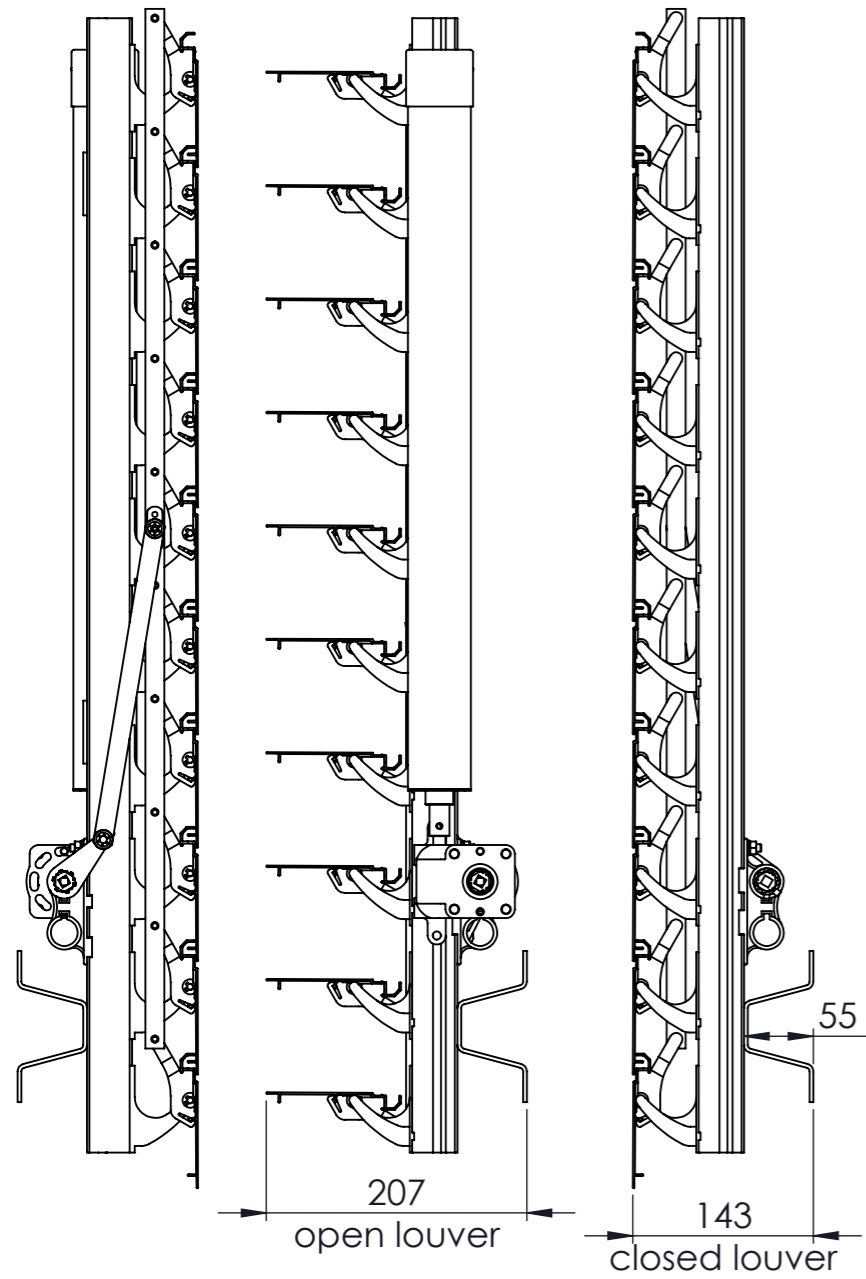

107E scale 1:6

Rackarm 35 mm

Rackarm 80 mm

Rackarm 98 mm

©This drawing is the sole property of Sunshield and shall not be copied, duplicated, transmitted or used in any manner without written consent of Sunshield

[www.sunshieldglobal.com](http://www.sunshieldglobal.com)

US PROJECTION

DRAWING NUMBER

107E Louver

SHEET SIZE

1:1 A3

**SUNSHIELD**  
UNIQUE LOUVERS