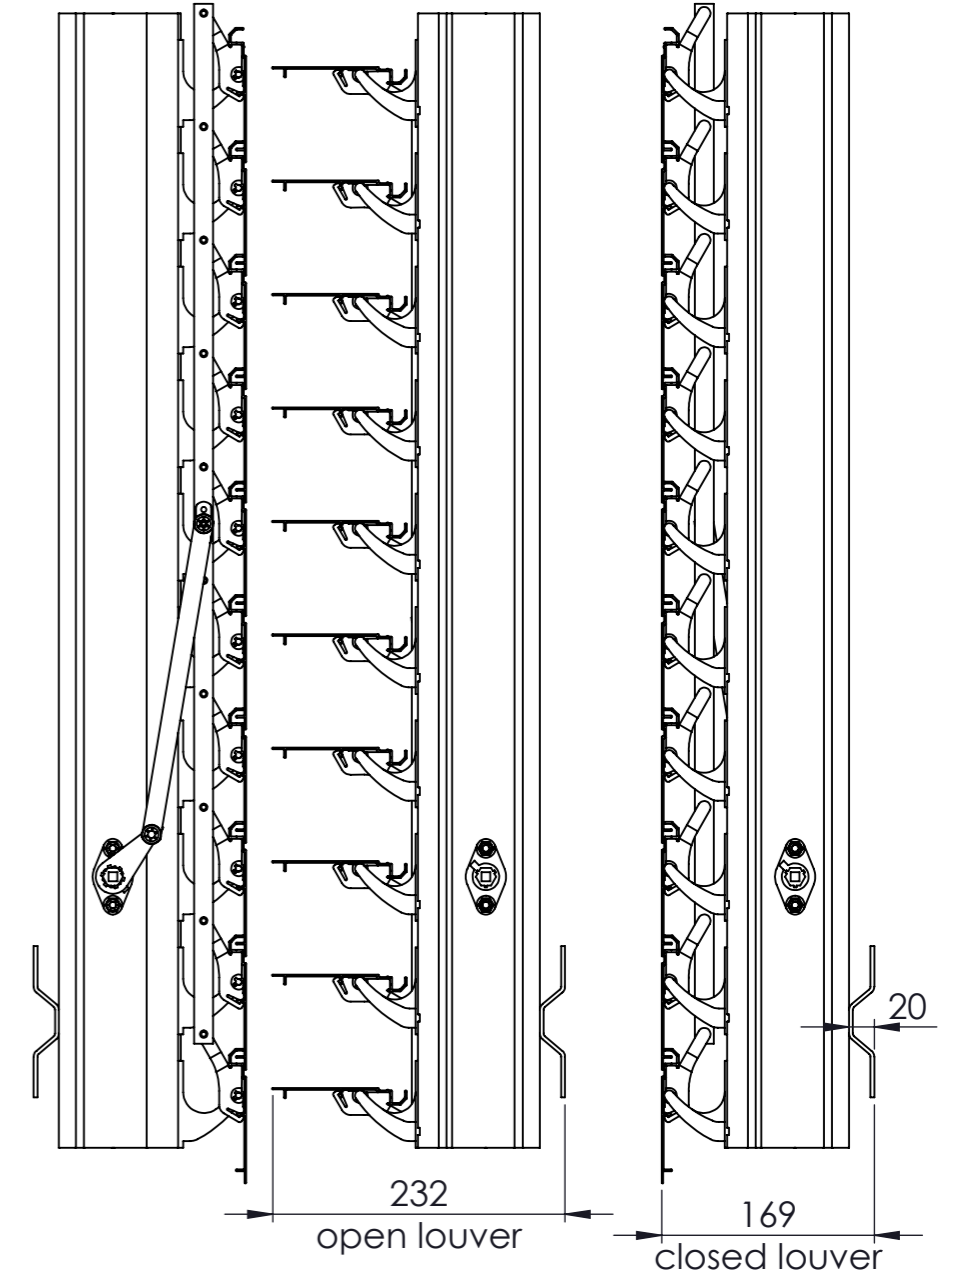

107E scale 1:6

Rackarm 35 mm

Rackarm 80 mm

Rackarm 98 mm

©This drawing is the sole property of Sunshield and shall not be copied, duplicated, transmitted or used in any manner without written consent of Sunshield

[www.sunshieldglobal.com](http://www.sunshieldglobal.com)

US PROJECTION

DRAWING NUMBER

107E Louver

SHEET SIZE

1:1 A3

**SUNSHIELD**  
UNIQUE LOUVERS