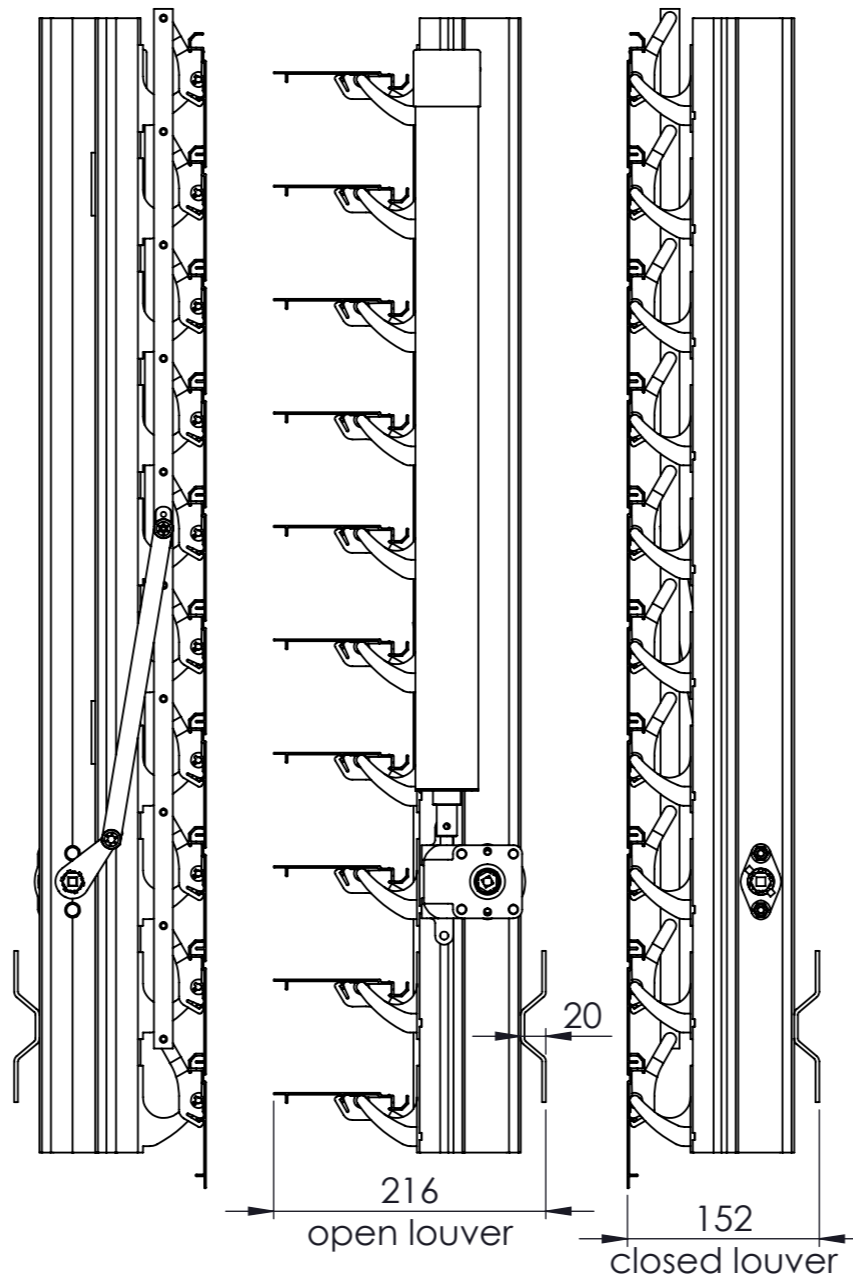

107E scale 1:6

Rackarm 35 mm

Rackarm 80 mm

Rackarm 98 mm

©This drawing is the sole property of Sunshield and shall not be copied, duplicated, transmitted or used in any manner without written consent of Sunshield

[www.sunshieldglobal.com](http://www.sunshieldglobal.com)

US PROJECTION

DRAWING NUMBER

107E Louver

SHEET SIZE

1:1 A3

**SUNSHIELD**  
UNIQUE LOUVERS