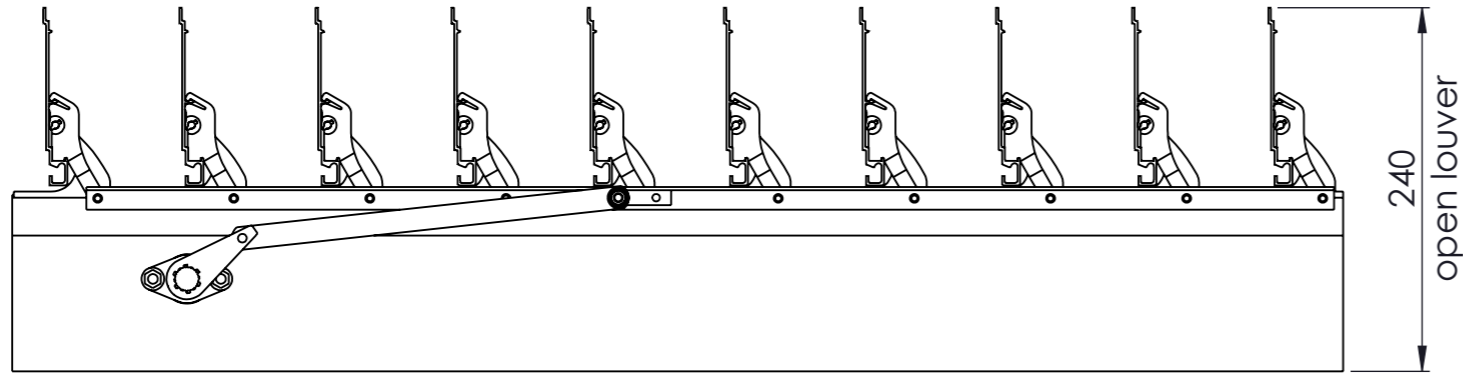

117E with rackarm 117 mm (scale 1:5)

©This drawing is the sole property of Sunshield and shall not be copied, duplicated, transmitted or used in any manner without written consent of Sunshield

www.sunshieldglobal.com

US PROJECTION

DRAWING NUMBER

117E Louver

SHEET SIZE

1:4 A3

SUNSHIELD
UNIQUE LOUVERS