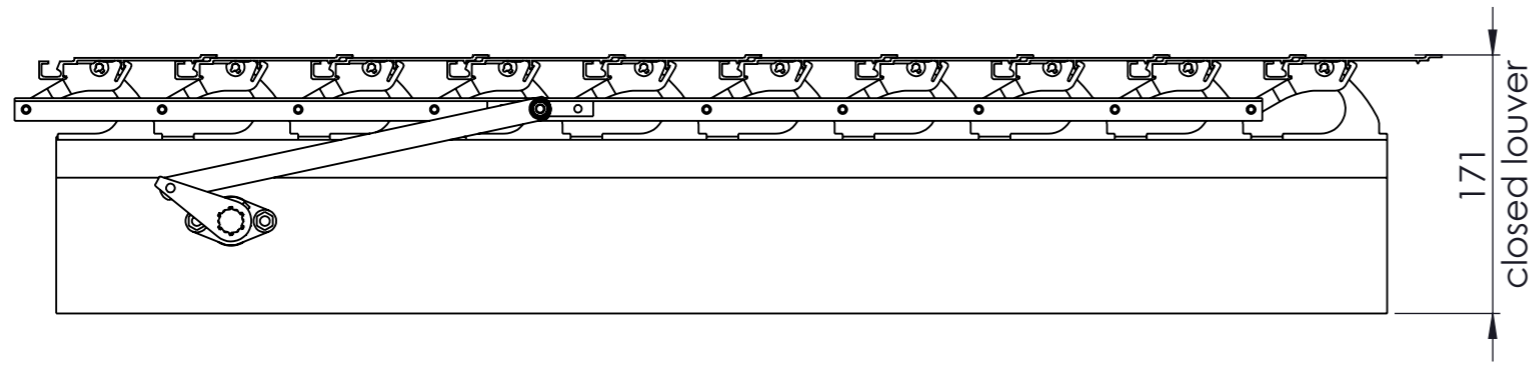

117E with rackarm 117 mm (scale 1:5)

©This drawing is the sole property of Sunshield and shall not be copied, duplicated, transmitted or used in any manner without written consent of Sunshield

www.sunshieldglobal.com

US PROJECTION

DRAWING NUMBER

117E Louver

SHEET SIZE

1:4 A3

SUNSHIELD
UNIQUE LOUVERS

117E with rackarm 35 mm (scale 1:4)

©This drawing is the sole property of Sunshield and shall not be copied, duplicated, transmitted or used in any manner without written consent of Sunshield

www.sunshieldglobal.com

DRAWING NUMBER	SHEET	SIZE
117E Louver	2:4	A3

117E with rackarm 80 mm (scale 1:4)

©This drawing is the sole property of Sunshield and shall not be copied, duplicated, transmitted or used in any manner without written consent of Sunshield

www.sunshieldglobal.com

DRAWING NUMBER	SHEET	SIZE
117E Louver	3:4	A3

117E with rackarm 98 mm (scale 1:4)

©This drawing is the sole property of Sunshield and shall not be copied, duplicated, transmitted or used in any manner without written consent of Sunshield