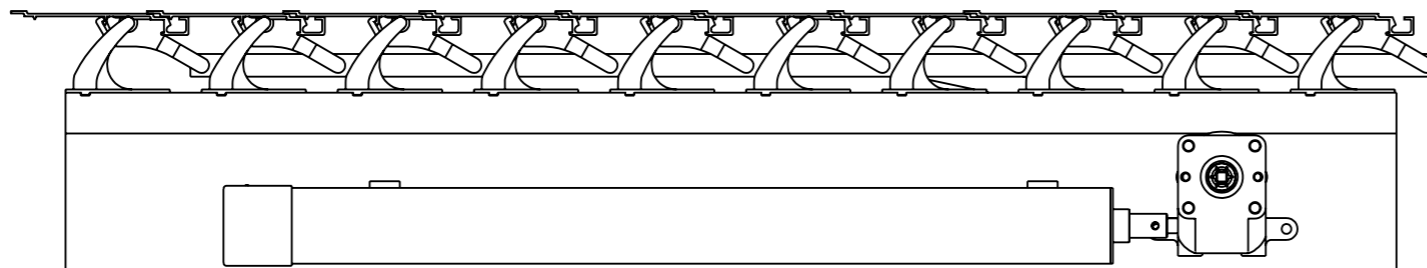

117E with rackarm 117 mm (scale 1:5)

©This drawing is the sole property of Sunshield and shall not be copied, duplicated, transmitted or used in any manner without written consent of Sunshield

www.sunshieldglobal.com

US PROJECTION

DRAWING NUMBER

117E Louver

SHEET SIZE

1:4 A3

SUNSHIELD
UNIQUE LOUVERS

117E with rackarm 35 mm (scale 1:4)

©This drawing is the sole property of Sunshield and shall not be copied, duplicated, transmitted or used in any manner without written consent of Sunshield

www.sunshieldglobal.com

DRAWING NUMBER	SHEET	SIZE
117E Louver	2:4	A3

117E with rackarm 80 mm (scale 1:4)

©This drawing is the sole property of Sunshield and shall not be copied, duplicated, transmitted or used in any manner without written consent of Sunshield

www.sunshieldglobal.com

DRAWING NUMBER	SHEET	SIZE
117E Louver	3:4	A3

117E with rackarm 98 mm (scale 1:4)

©This drawing is the sole property of Sunshield and shall not be copied, duplicated, transmitted or used in any manner without written consent of Sunshield