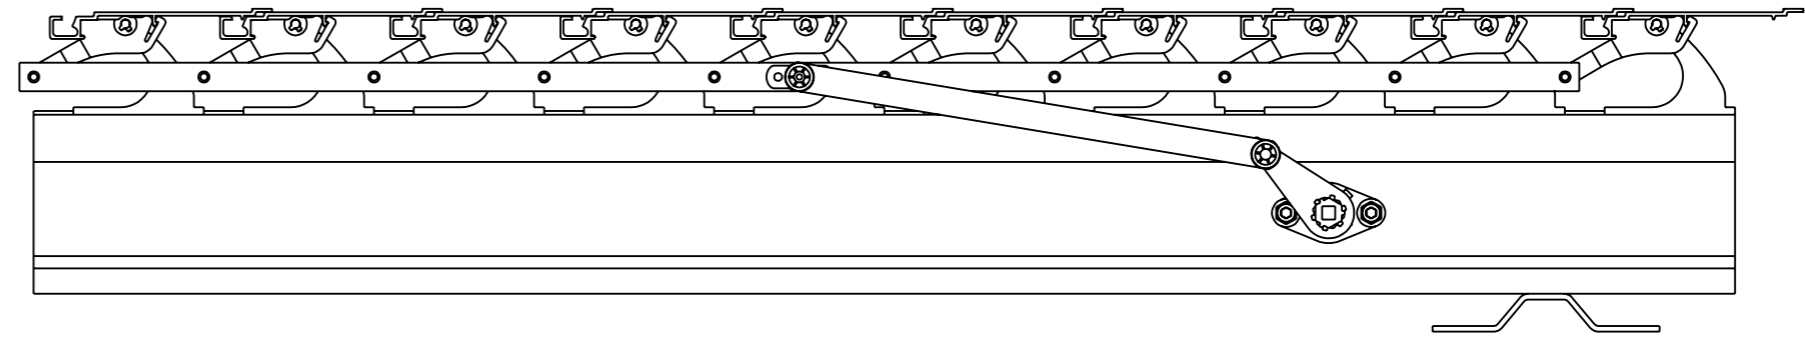

www.sunshieldglobal.com

DRAWING NUMBER	SHEET	SIZE
117E Louver	2:4	A3

117E with rackarm 80 mm (scale 1:4)

©This drawing is the sole property of Sunshield and shall not be copied, duplicated, transmitted or used in any manner without written consent of Sunshield

www.sunshieldglobal.com

DRAWING NUMBER	SHEET	SIZE
117E Louver	3:4	A3

117E with rackarm 98 mm (scale 1:4)

©This drawing is the sole property of Sunshield and shall not be copied, duplicated, transmitted or used in any manner without written consent of Sunshield

www.sunshieldglobal.com

US PROJECTION

DRAWING NUMBER

117E Louver

SHEET SIZE

4:4 A3

SUNSHIELD
UNIQUE LOUVERS