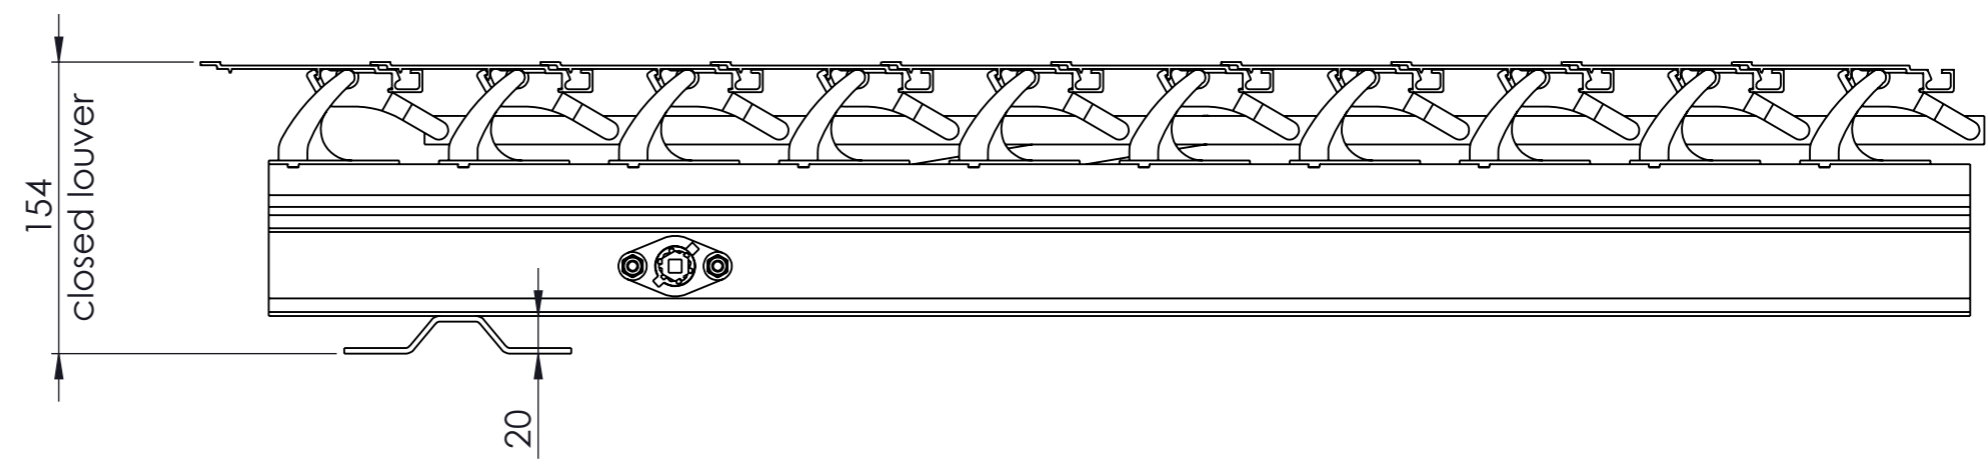

US PROJECTION

DRAWING NUMBER

117E Louver

SHEET SIZE

1:4 A3

SUNSHIELD
UNIQUE LOUVERS

117E with rackarm 35 mm (scale 1:4)

©This drawing is the sole property of Sunshield and shall not be copied, duplicated, transmitted or used in any manner without written consent of Sunshield

www.sunshieldglobal.com

DRAWING NUMBER	SHEET	SIZE
117E Louver	2:4	A3

117E with rackarm 80 mm (scale 1:4)

©This drawing is the sole property of Sunshield and shall not be copied, duplicated, transmitted or used in any manner without written consent of Sunshield

www.sunshieldglobal.com

DRAWING NUMBER	SHEET	SIZE
117E Louver	3:4	A3

117E with rackarm 98 mm (scale 1:4)

©This drawing is the sole property of Sunshield and shall not be copied, duplicated, transmitted or used in any manner without written consent of Sunshield