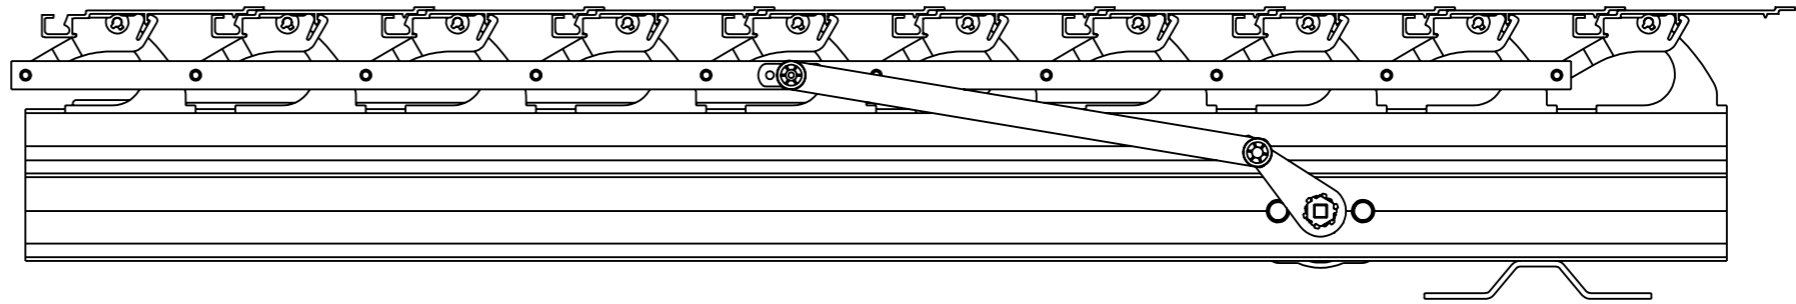

US PROJECTION

DRAWING NUMBER

117E Louver

SHEET SIZE

1:4 A3

SUNSHIELD
UNIQUE LOUVERS

117E with rackarm 35 mm (scale 1:4)

©This drawing is the sole property of Sunshield and shall not be copied, duplicated, transmitted or used in any manner without written consent of Sunshield

www.sunshieldglobal.com

DRAWING NUMBER	SHEET	SIZE
117E Louver	2:4	A3

117E with rackarm 80 mm (scale 1:4)

©This drawing is the sole property of Sunshield and shall not be copied, duplicated, transmitted or used in any manner without written consent of Sunshield

www.sunshieldglobal.com

DRAWING NUMBER	SHEET	SIZE
117E Louver	3:4	A3

117E with rackarm 98 mm (scale 1:4)

©This drawing is the sole property of Sunshield and shall not be copied, duplicated, transmitted or used in any manner without written consent of Sunshield