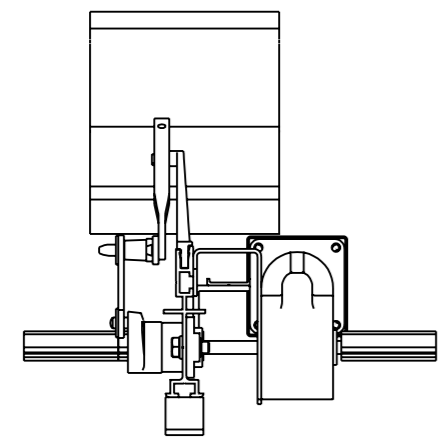

US PROJECTION

DRAWING NUMBER

117E Louver

SHEET SIZE

1:4 A3

SUNSHIELD
UNIQUE LOUVERS

117E with rackarm 35 mm (scale 1:4)

©This drawing is the sole property of Sunshield and shall not be copied, duplicated, transmitted or used in any manner without written consent of Sunshield

www.sunshieldglobal.com

DRAWING NUMBER	SHEET	SIZE
117E Louver	2:4	A3

117E with rackarm 80 mm (scale 1:4)

©This drawing is the sole property of Sunshield and shall not be copied, duplicated, transmitted or used in any manner without written consent of Sunshield

www.sunshieldglobal.com

DRAWING NUMBER	SHEET	SIZE
117E Louver	3:4	A3

117E with rackarm 98 mm (scale 1:4)

©This drawing is the sole property of Sunshield and shall not be copied, duplicated, transmitted or used in any manner without written consent of Sunshield