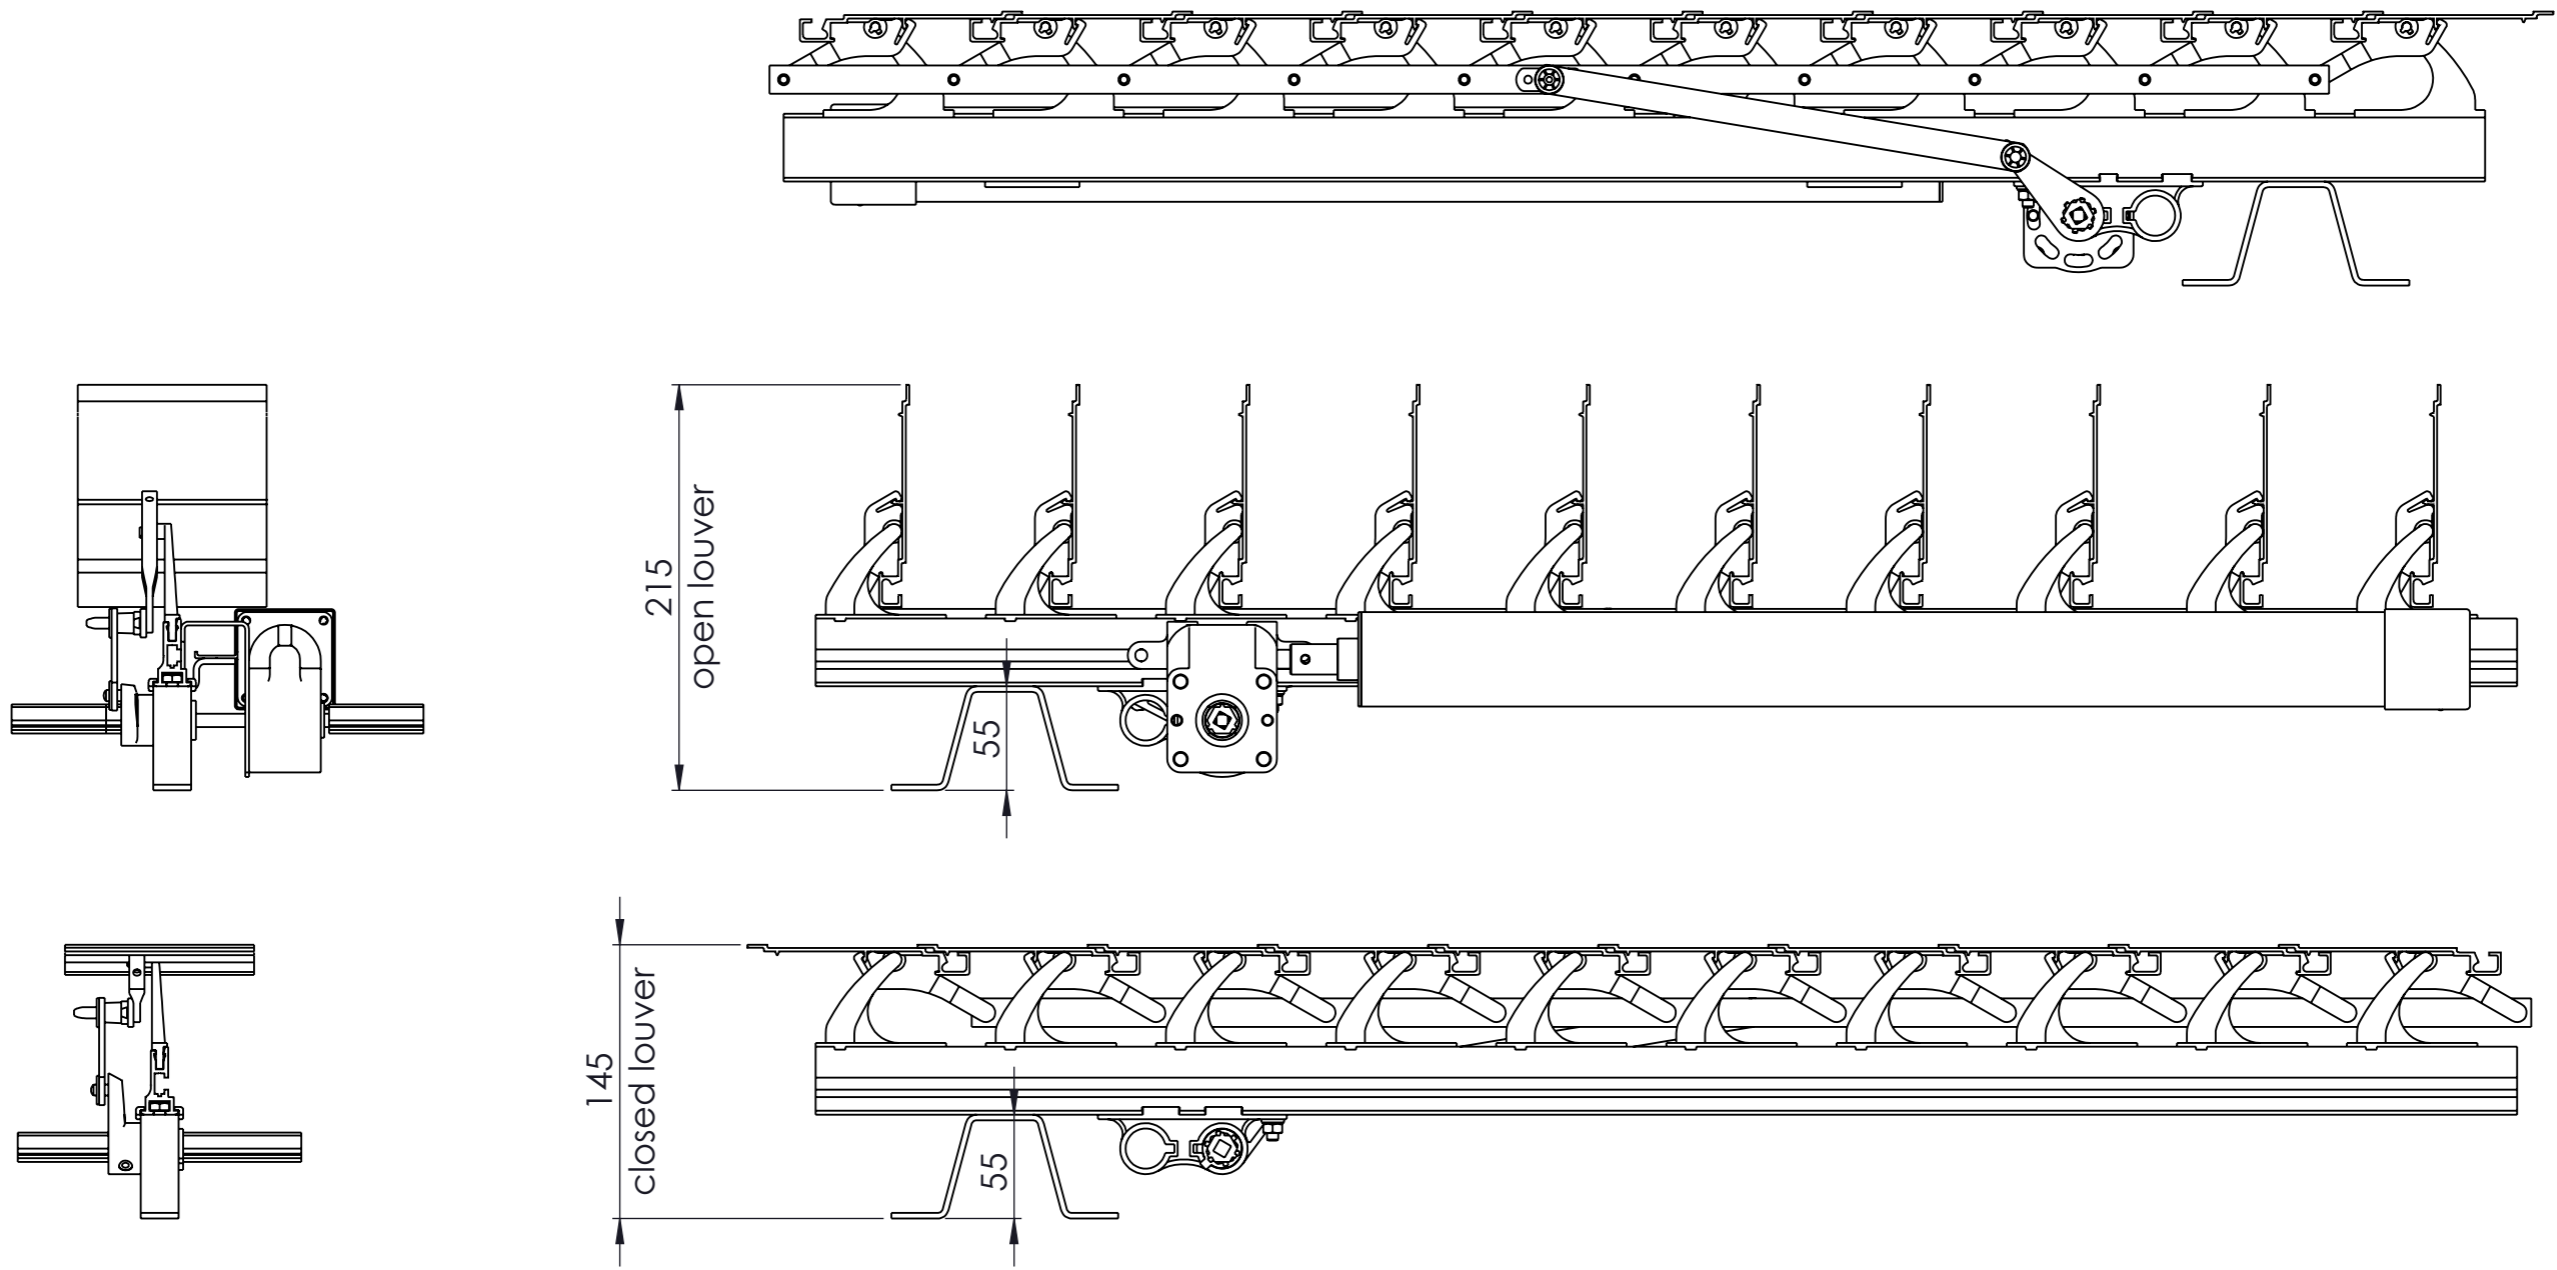

US PROJECTION

DRAWING NUMBER

117E Louver

SHEET SIZE

1:4 A3

SUNSHIELD
UNIQUE LOUVERS

117E with rackarm 35 mm (scale 1:4)

©This drawing is the sole property of Sunshield and shall not be copied, duplicated, transmitted or used in any manner without written consent of Sunshield

www.sunshieldglobal.com

DRAWING NUMBER	SHEET	SIZE
117E Louver	2:4	A3

117E with rackarm 80 mm (scale 1:4)

©This drawing is the sole property of Sunshield and shall not be copied, duplicated, transmitted or used in any manner without written consent of Sunshield

www.sunshieldglobal.com

DRAWING NUMBER	SHEET	SIZE
117E Louver	3:4	A3

117E with rackarm 98 mm (scale 1:4)

©This drawing is the sole property of Sunshield and shall not be copied, duplicated, transmitted or used in any manner without written consent of Sunshield

www.sunshieldglobal.com

US PROJECTION

DRAWING NUMBER

117E Louver

SHEET SIZE

4:4 A3

SUNSHIELD
UNIQUE LOUVERS