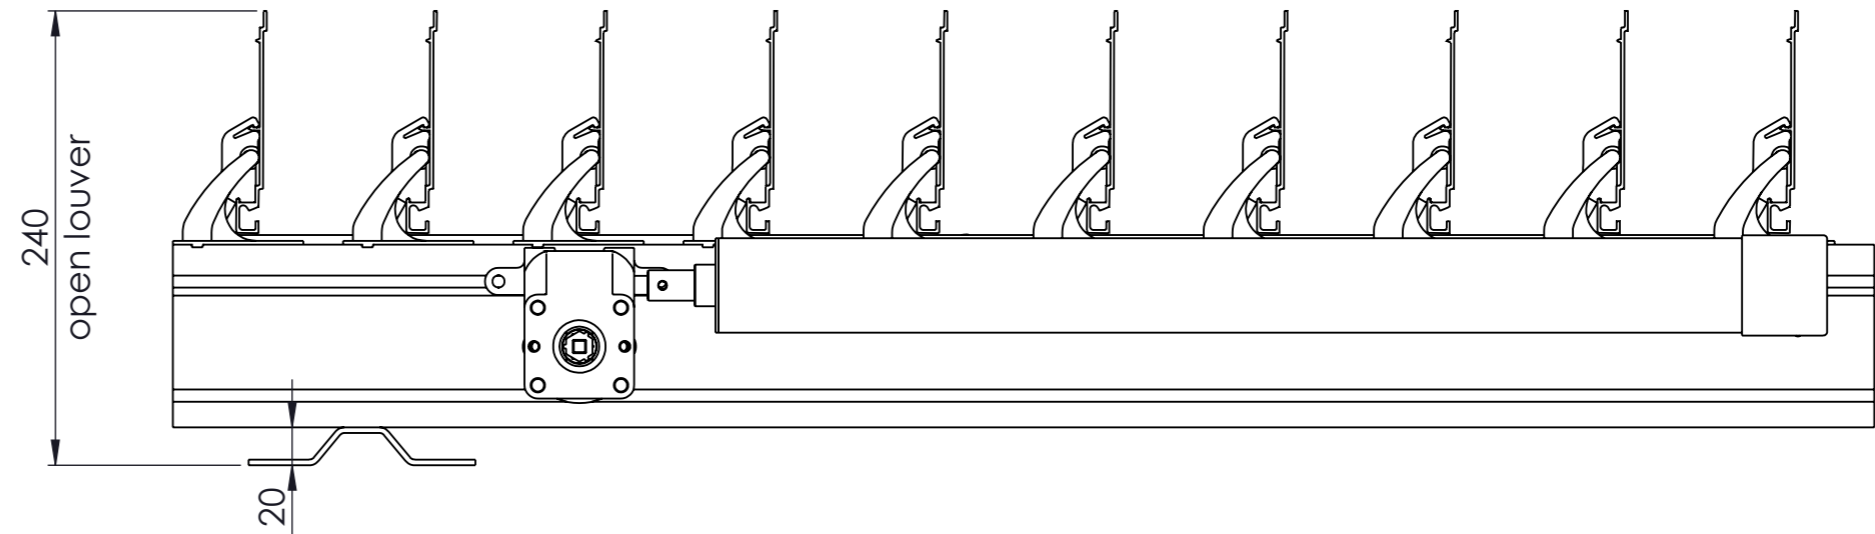

www.sunshieldglobal.com

DRAWING NUMBER	SHEET	SIZE
117E Louver	2:4	A3

117E with rackarm 80 mm (scale 1:4)

©This drawing is the sole property of Sunshield and shall not be copied, duplicated, transmitted or used in any manner without written consent of Sunshield

www.sunshieldglobal.com

DRAWING NUMBER	SHEET	SIZE
117E Louver	3:4	A3

117E with rackarm 98 mm (scale 1:4)

©This drawing is the sole property of Sunshield and shall not be copied, duplicated, transmitted or used in any manner without written consent of Sunshield