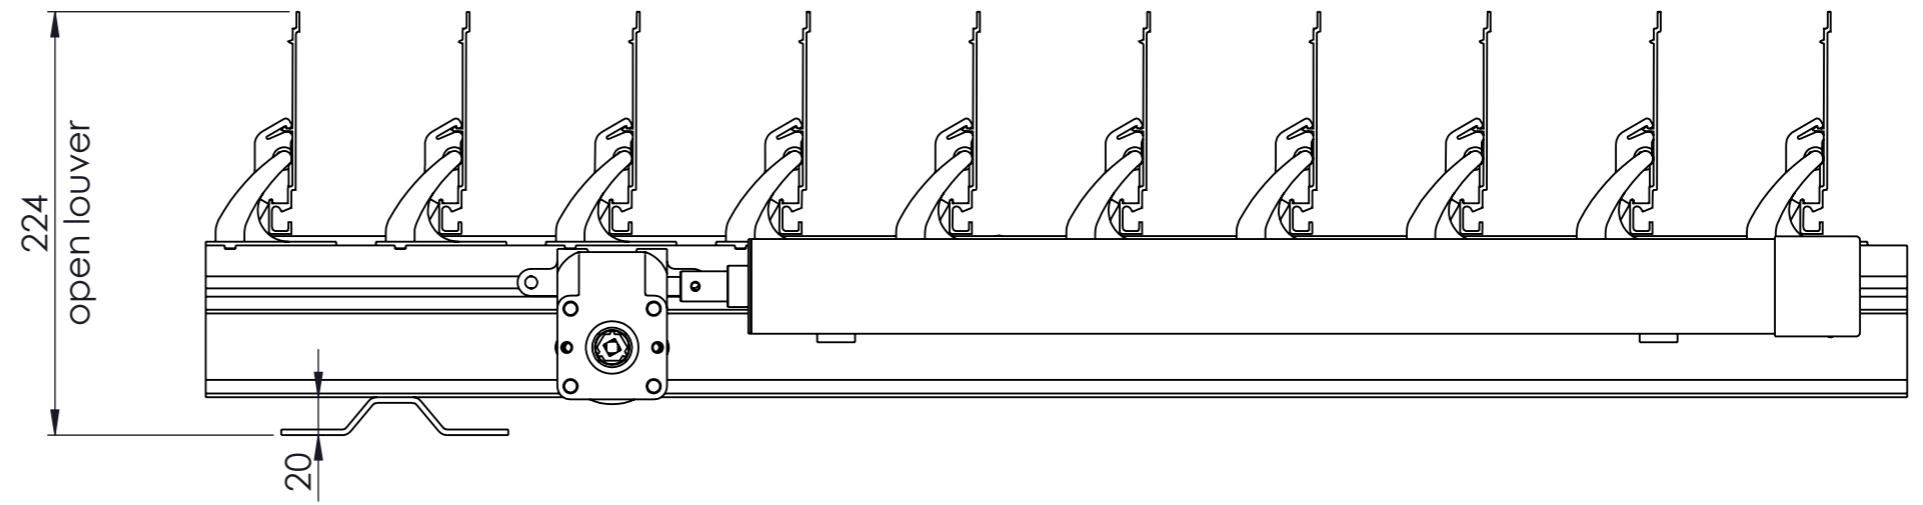

US PROJECTION

DRAWING NUMBER

117E Louver

SHEET SIZE

1:4 A3

SUNSHIELD
UNIQUE LOUVERS

117E with rackarm 35 mm (scale 1:4)

©This drawing is the sole property of Sunshield and shall not be copied, duplicated, transmitted or used in any manner without written consent of Sunshield

www.sunshieldglobal.com

DRAWING NUMBER	SHEET	SIZE
117E Louver	2:4	A3

117E with rackarm 80 mm (scale 1:4)

©This drawing is the sole property of Sunshield and shall not be copied, duplicated, transmitted or used in any manner without written consent of Sunshield

www.sunshieldglobal.com

DRAWING NUMBER	SHEET	SIZE
117E Louver	3:4	A3

117E with rackarm 98 mm (scale 1:4)

©This drawing is the sole property of Sunshield and shall not be copied, duplicated, transmitted or used in any manner without written consent of Sunshield