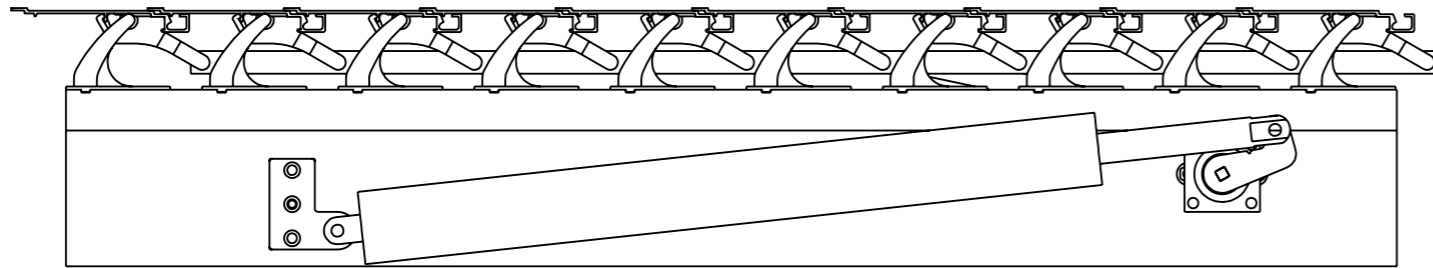

117E with rackarm 117 mm (scale 1:5)

©This drawing is the sole property of Sunshield and shall not be copied, duplicated, transmitted or used in any manner without written consent of Sunshield

www.sunshieldglobal.com

US PROJECTION

DRAWING NUMBER

117E Louver

SHEET SIZE

1:4 A3

SUNSHIELD
UNIQUE LOUVERS

117E with rackarm 35 mm (scale 1:4)

©This drawing is the sole property of Sunshield and shall not be copied, duplicated, transmitted or used in any manner without written consent of Sunshield

www.sunshieldglobal.com

DRAWING NUMBER	SHEET	SIZE
117E Louver	2:4	A3

117E with rackarm 80 mm (scale 1:4)

©This drawing is the sole property of Sunshield and shall not be copied, duplicated, transmitted or used in any manner without written consent of Sunshield

www.sunshieldglobal.com

DRAWING NUMBER	SHEET	SIZE
117E Louver	3:4	A3

117E with rackarm 98 mm (scale 1:4)

©This drawing is the sole property of Sunshield and shall not be copied, duplicated, transmitted or used in any manner without written consent of Sunshield