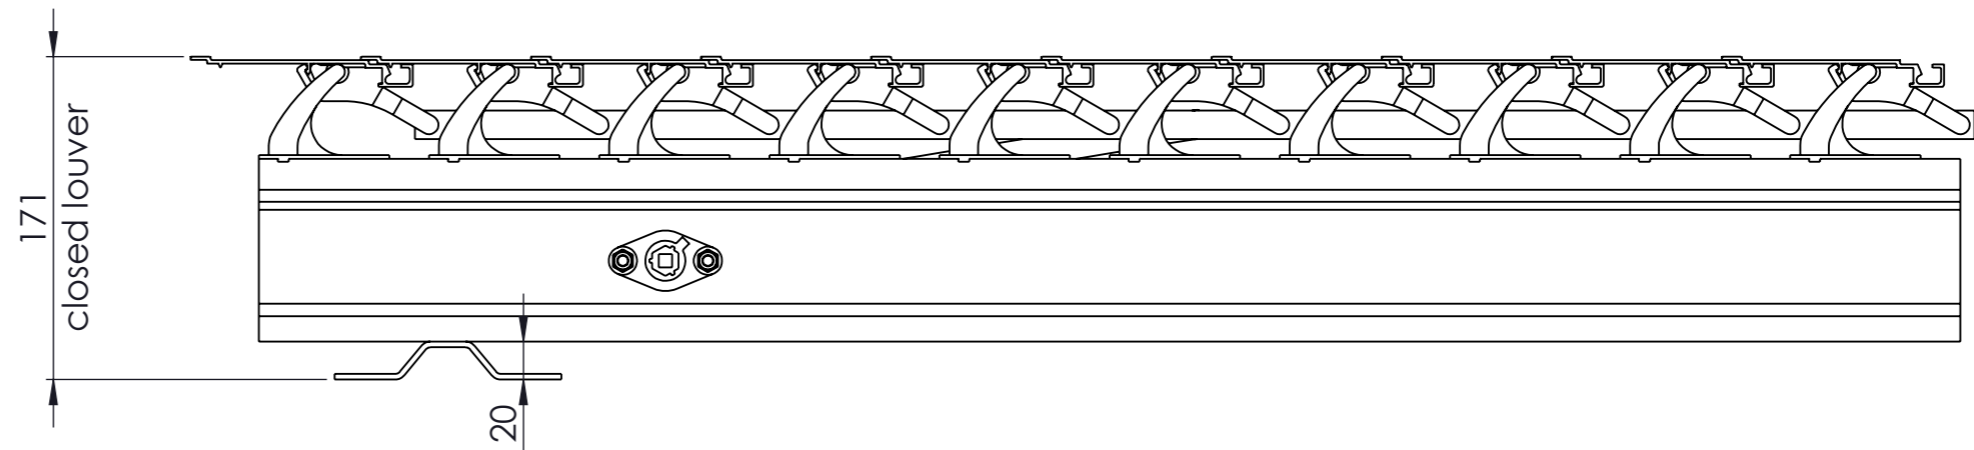

www.sunshieldglobal.com

DRAWING NUMBER	SHEET	SIZE
117E Louver	2:4	A3

117E with rackarm 80 mm (scale 1:4)

©This drawing is the sole property of Sunshield and shall not be copied, duplicated, transmitted or used in any manner without written consent of Sunshield

www.sunshieldglobal.com

DRAWING NUMBER	SHEET	SIZE
117E Louver	3:4	A3

117E with rackarm 98 mm (scale 1:4)

©This drawing is the sole property of Sunshield and shall not be copied, duplicated, transmitted or used in any manner without written consent of Sunshield