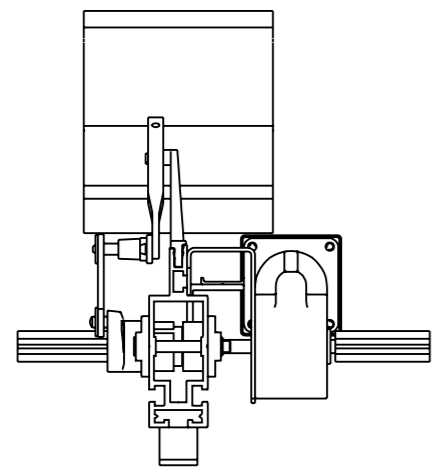

US PROJECTION

DRAWING NUMBER

117E Louver

SHEET SIZE

1:4 A3

SUNSHIELD
UNIQUE LOUVERS

117E with rackarm 35 mm (scale 1:4)

©This drawing is the sole property of Sunshield and shall not be copied, duplicated, transmitted or used in any manner without written consent of Sunshield

www.sunshieldglobal.com

DRAWING NUMBER	SHEET	SIZE
117E Louver	2:4	A3

117E with rackarm 80 mm (scale 1:4)

©This drawing is the sole property of Sunshield and shall not be copied, duplicated, transmitted or used in any manner without written consent of Sunshield

www.sunshieldglobal.com

DRAWING NUMBER	SHEET	SIZE
117E Louver	3:4	A3

117E with rackarm 98 mm (scale 1:4)

©This drawing is the sole property of Sunshield and shall not be copied, duplicated, transmitted or used in any manner without written consent of Sunshield

www.sunshieldglobal.com

US PROJECTION

DRAWING NUMBER

117E Louver

SHEET SIZE

4:4 A3

SUNSHIELD
UNIQUE LOUVERS