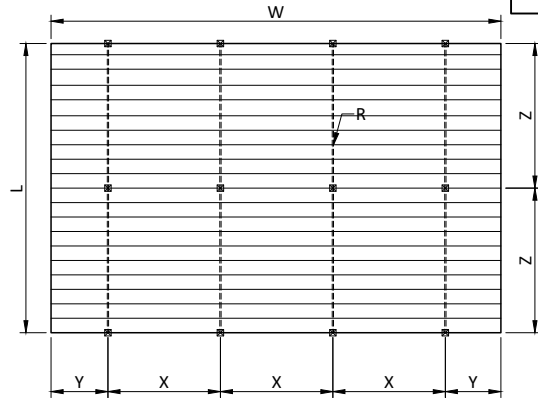

148x16mm wood louvers

 available colors & quality: **Sunshield 148W Western Red Cedar (WRC)**

western red cedar

	
width	W
length / drop / height	L
rack arm distance	X
slat side overhang	Y
support distance	Z
heavy duty rack arm 65 mm	
box rack arm 120 mm	
number of rack arms	R

INTERNAL
max. 20m ²
max. 150 cm
max. 30 cm
max. 250 cm
max. 500 cm
minimum # rack arms
-210 cm = 2 pcs
211-360 cm = 3 pcs

EXTERNAL
max. 18m ²
max. 150 cm
max. 30 cm
max. 225 cm
max. 400 cm
minimum # rack arms
-210 cm = 2 pcs
211-360 cm = 3 pcs

Larger systems than max* can be calculated and designed by Sunshield.