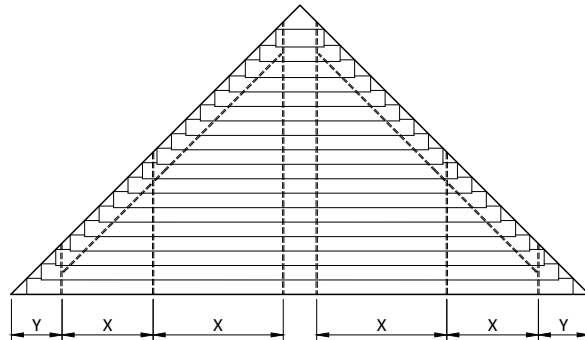

148x16mm wood louvers

 available colors & quality: **Sunshield 148W Western Red Cedar (WRC)**

western red cedar

	
width	W
length / drop / height	L
rack arm distance	X
slat side overhang	Y
support distance	Z
heavy duty rack arm 65 mm	
box rack arm 120 mm	
number of rack arms	R

INTERNAL
max. 20m ²
max. 150 cm
max. 30 cm
max. 250 cm
max. 500 cm
minimum # rack arms
-210 cm = 2 pcs
211-360 cm = 3 pcs

EXTERNAL
max. 18m ²
max. 150 cm
max. 30 cm
max. 225 cm
max. 400 cm
minimum # rack arms
-210 cm = 2 pcs
211-360 cm = 3 pcs

Larger systems than max* can be calculated and designed by Sunshield.