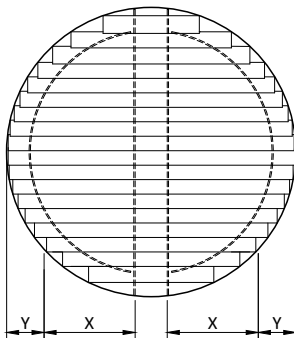

148x16mm wood louvers

 available colors & quality: **Sunshield 148W Western Red Cedar (WRC)**

western red cedar

	
width	W
length / drop / height	L
rack arm distance	X
slat side overhang	Y
support distance	Z
heavy duty rack arm 65 mm	
box rack arm 120 mm	
number of rack arms	R

INTERNAL
max. 20m ²
max. 150 cm
max. 30 cm
max. 250 cm
max. 500 cm
minimum # rack arms
-210 cm = 2 pcs
211-360 cm = 3 pcs

EXTERNAL
max. 18m ²
max. 150 cm
max. 30 cm
max. 225 cm
max. 400 cm
minimum # rack arms
-210 cm = 2 pcs
211-360 cm = 3 pcs