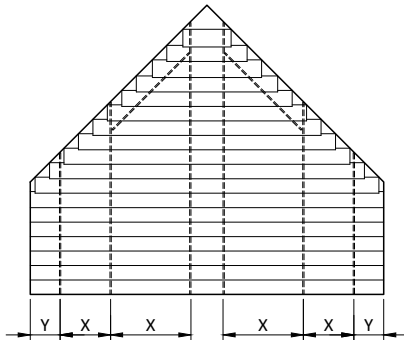

148x16mm wood louvers

 available colors & quality: **Sunshield 148W Western Red Cedar (WRC)**

western red cedar

	
width	W
length / drop / height	L
rack arm distance	X
slat side overhang	Y
support distance	Z
heavy duty rack arm 65 mm	
box rack arm 120 mm	
number of rack arms	R

INTERNAL
max. 20m ²
max. 150 cm
max. 30 cm
max. 250 cm
max. 500 cm
minimum # rack arms
-210 cm = 2 pcs
211-360 cm = 3 pcs

EXTERNAL
max. 18m ²
max. 150 cm
max. 30 cm
max. 225 cm
max. 400 cm
minimum # rack arms
-210 cm = 2 pcs
211-360 cm = 3 pcs

Larger systems than max* can be calculated and designed by Sunshield.