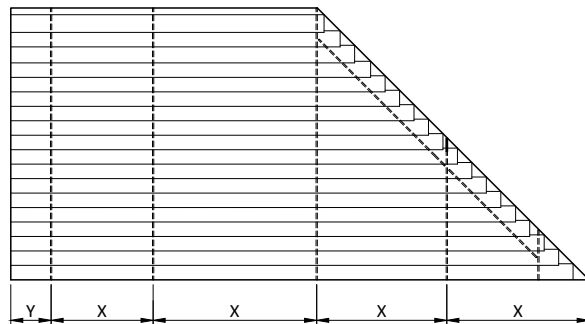

148x16mm wood louvers

 available colors & quality: **Sunshield 148W Western Red Cedar (WRC)**

western red cedar

	
width	W
length / drop / height	L
rack arm distance	X
slat side overhang	Y
support distance	Z
heavy duty rack arm 65 mm	
box rack arm 120 mm	
number of rack arms	R

INTERNAL
max. 20m ²
max. 150 cm
max. 30 cm
max. 250 cm
max. 500 cm
minimum # rack arms
-210 cm = 2 pcs
211-360 cm = 3 pcs

EXTERNAL
max. 18m ²
max. 150 cm
max. 30 cm
max. 225 cm
max. 400 cm
minimum # rack arms
-210 cm = 2 pcs
211-360 cm = 3 pcs