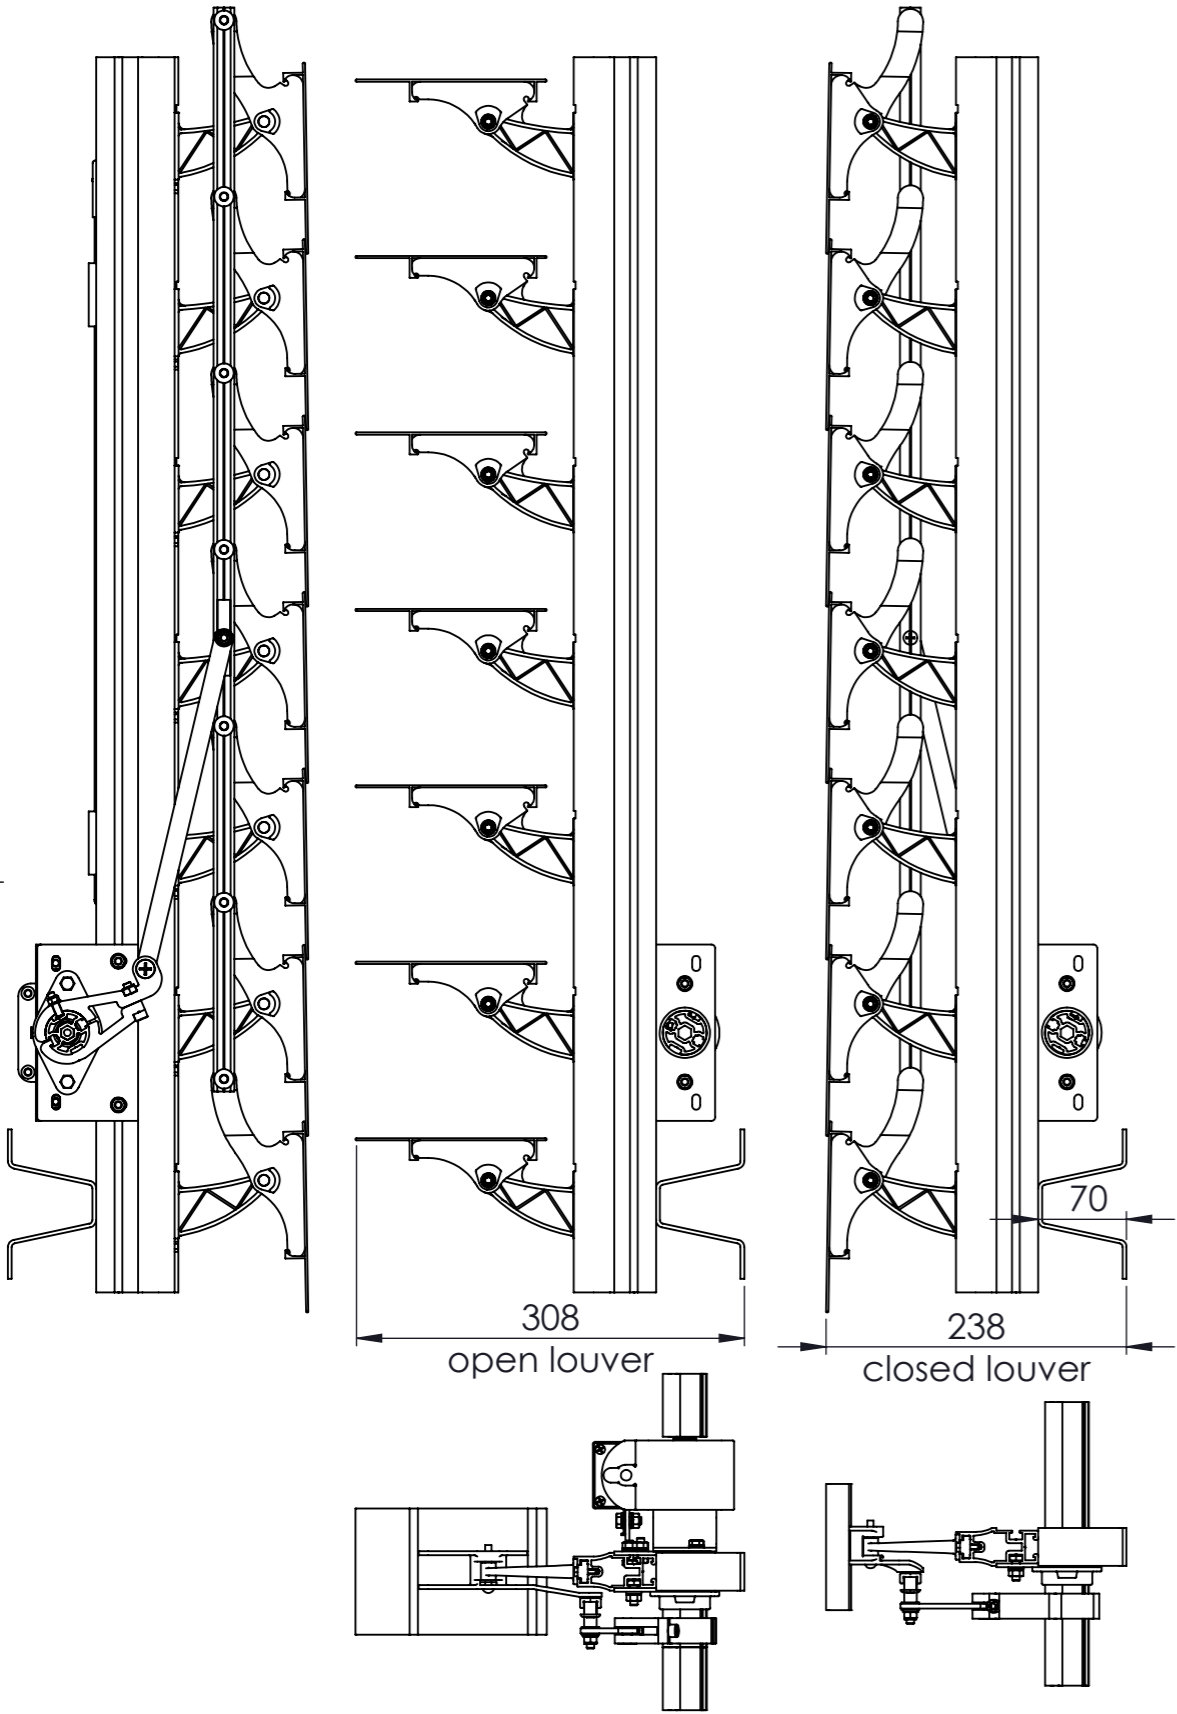

150E scale 1:6

Rack arm 65mm

Rack arm 120mm

©This drawing is the sole property of Sunshield and shall not be copied, duplicated, transmitted or used in any manner without written consent of Sunshield

www.sunshieldglobal.com

DRAWING NUMBER	SHEET	SIZE
150E Louver	1:1	A3