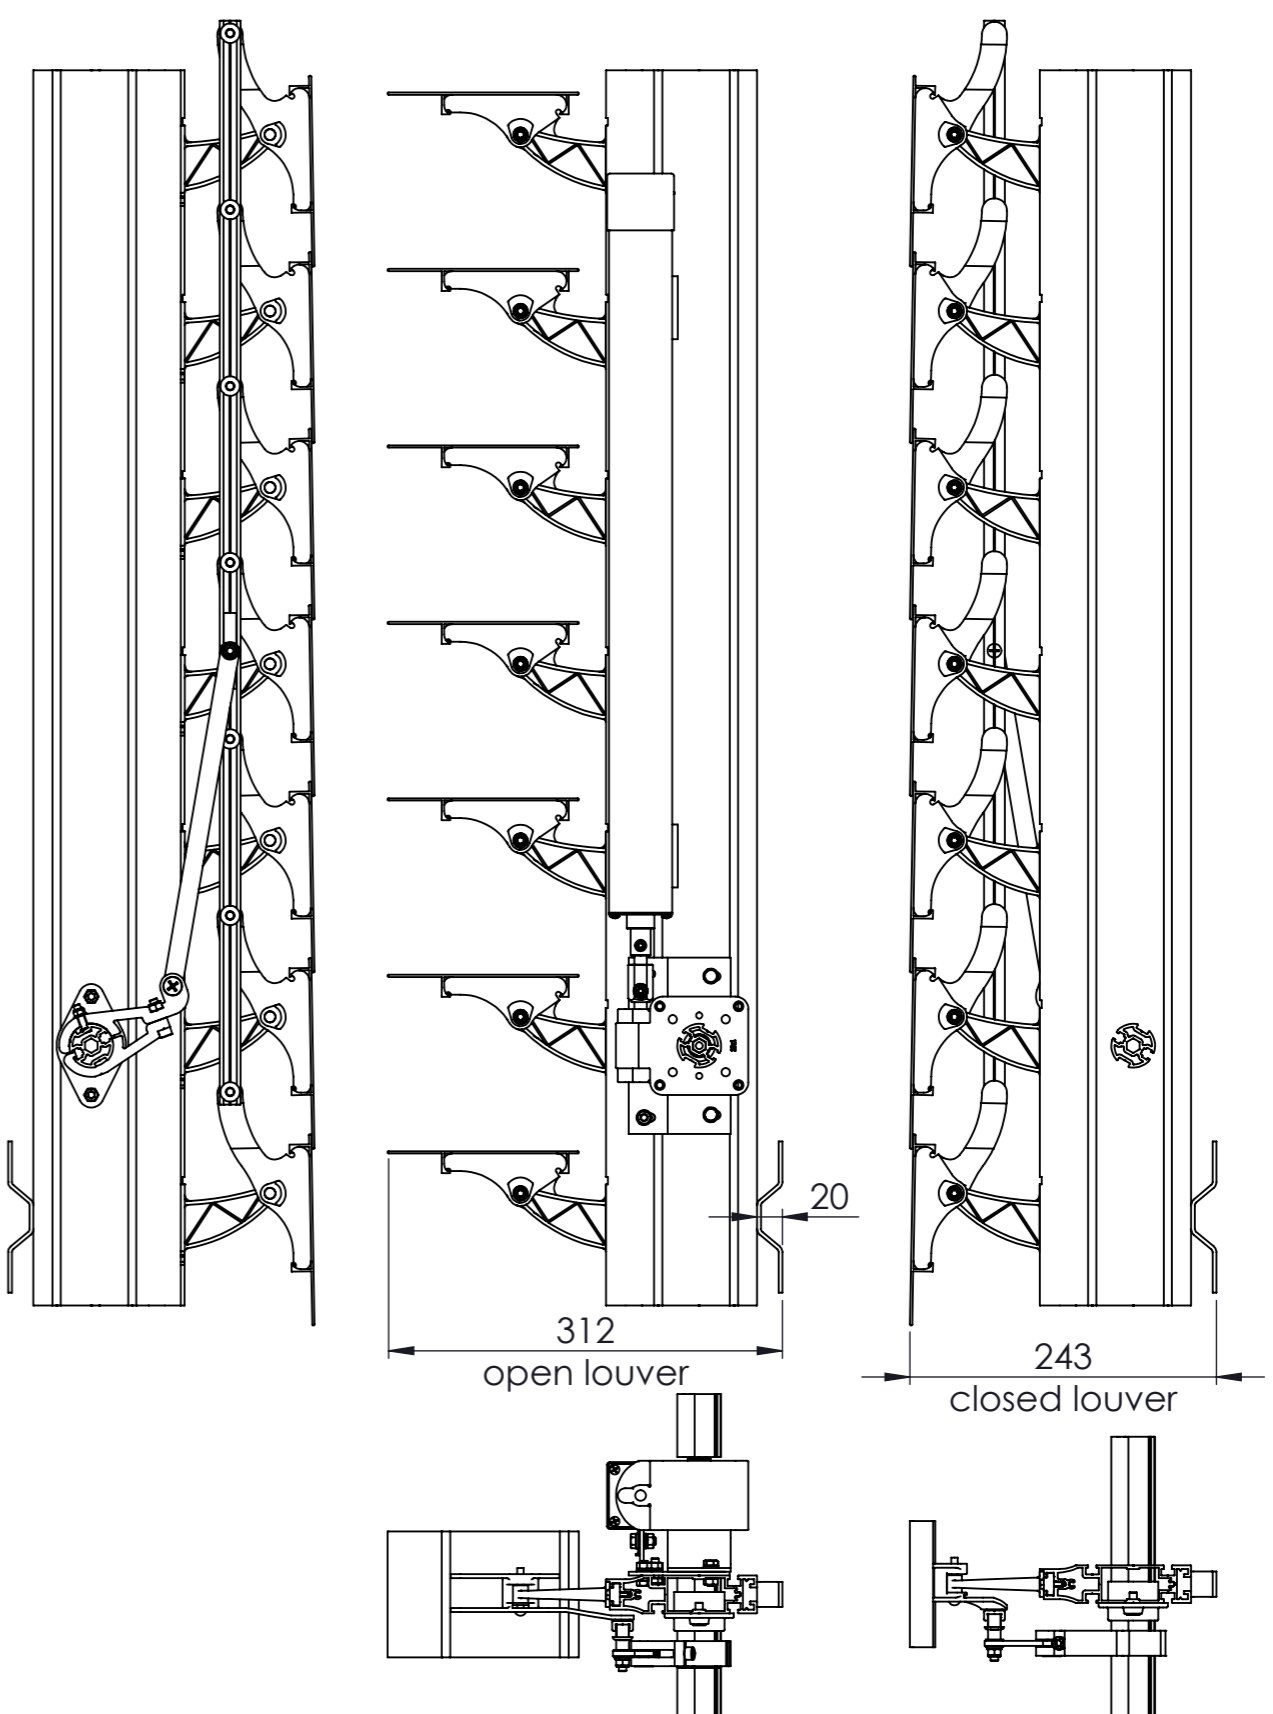

150E scale 1:6

Rack arm 65mm

Rack arm 120mm

©This drawing is the sole property of Sunshield and shall not be copied, duplicated, transmitted or used in any manner without written consent of Sunshield

www.sunshieldglobal.com

DRAWING NUMBER	SHEET	SIZE
150E Louver	1:1	A3