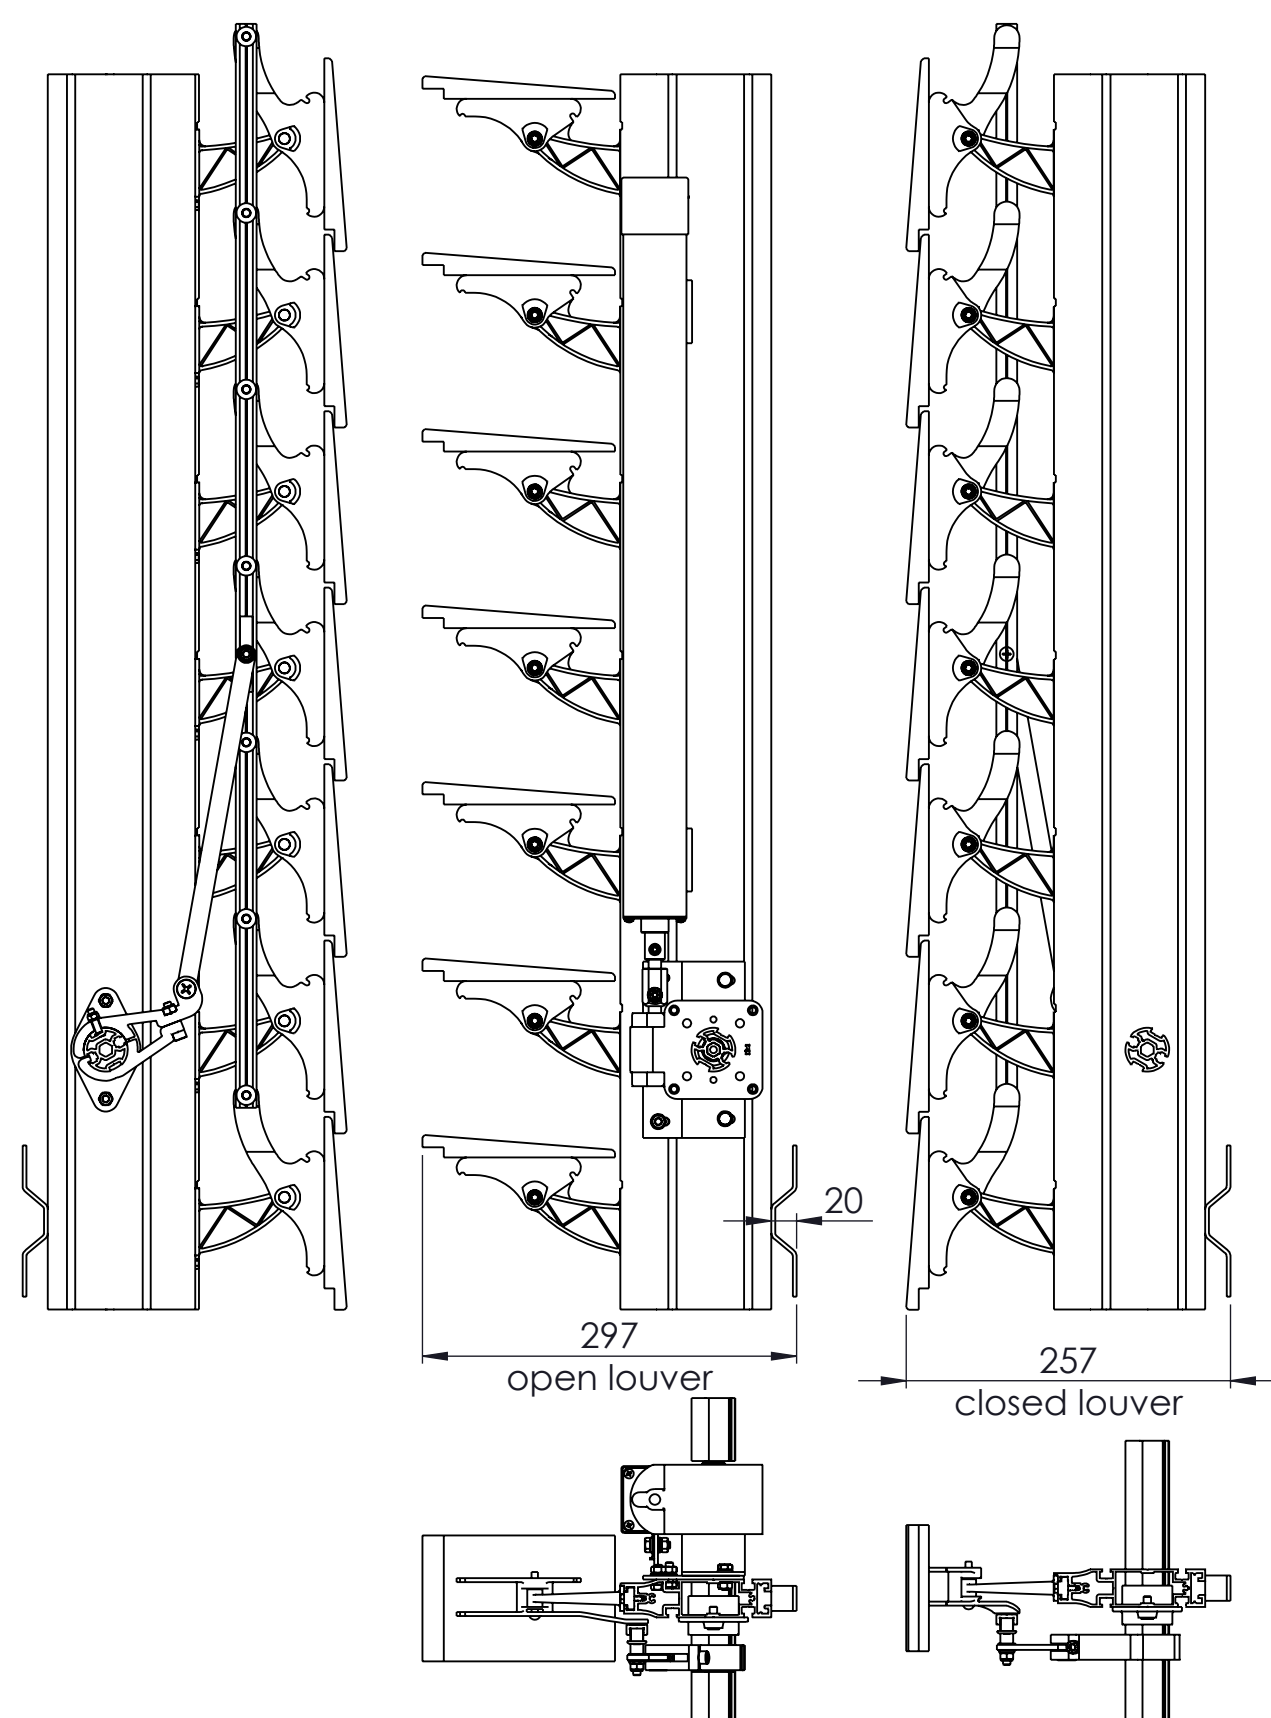

153W scale 1:6

Rack arm 65mm

Rack arm 120mm

©This drawing is the sole property of Sunshield and shall not be copied, duplicated, transmitted or used in any manner without written consent of Sunshield

www.sunshieldglobal.com

DRAWING NUMBER	SHEET	SIZE
153W Louver	1:1	A3