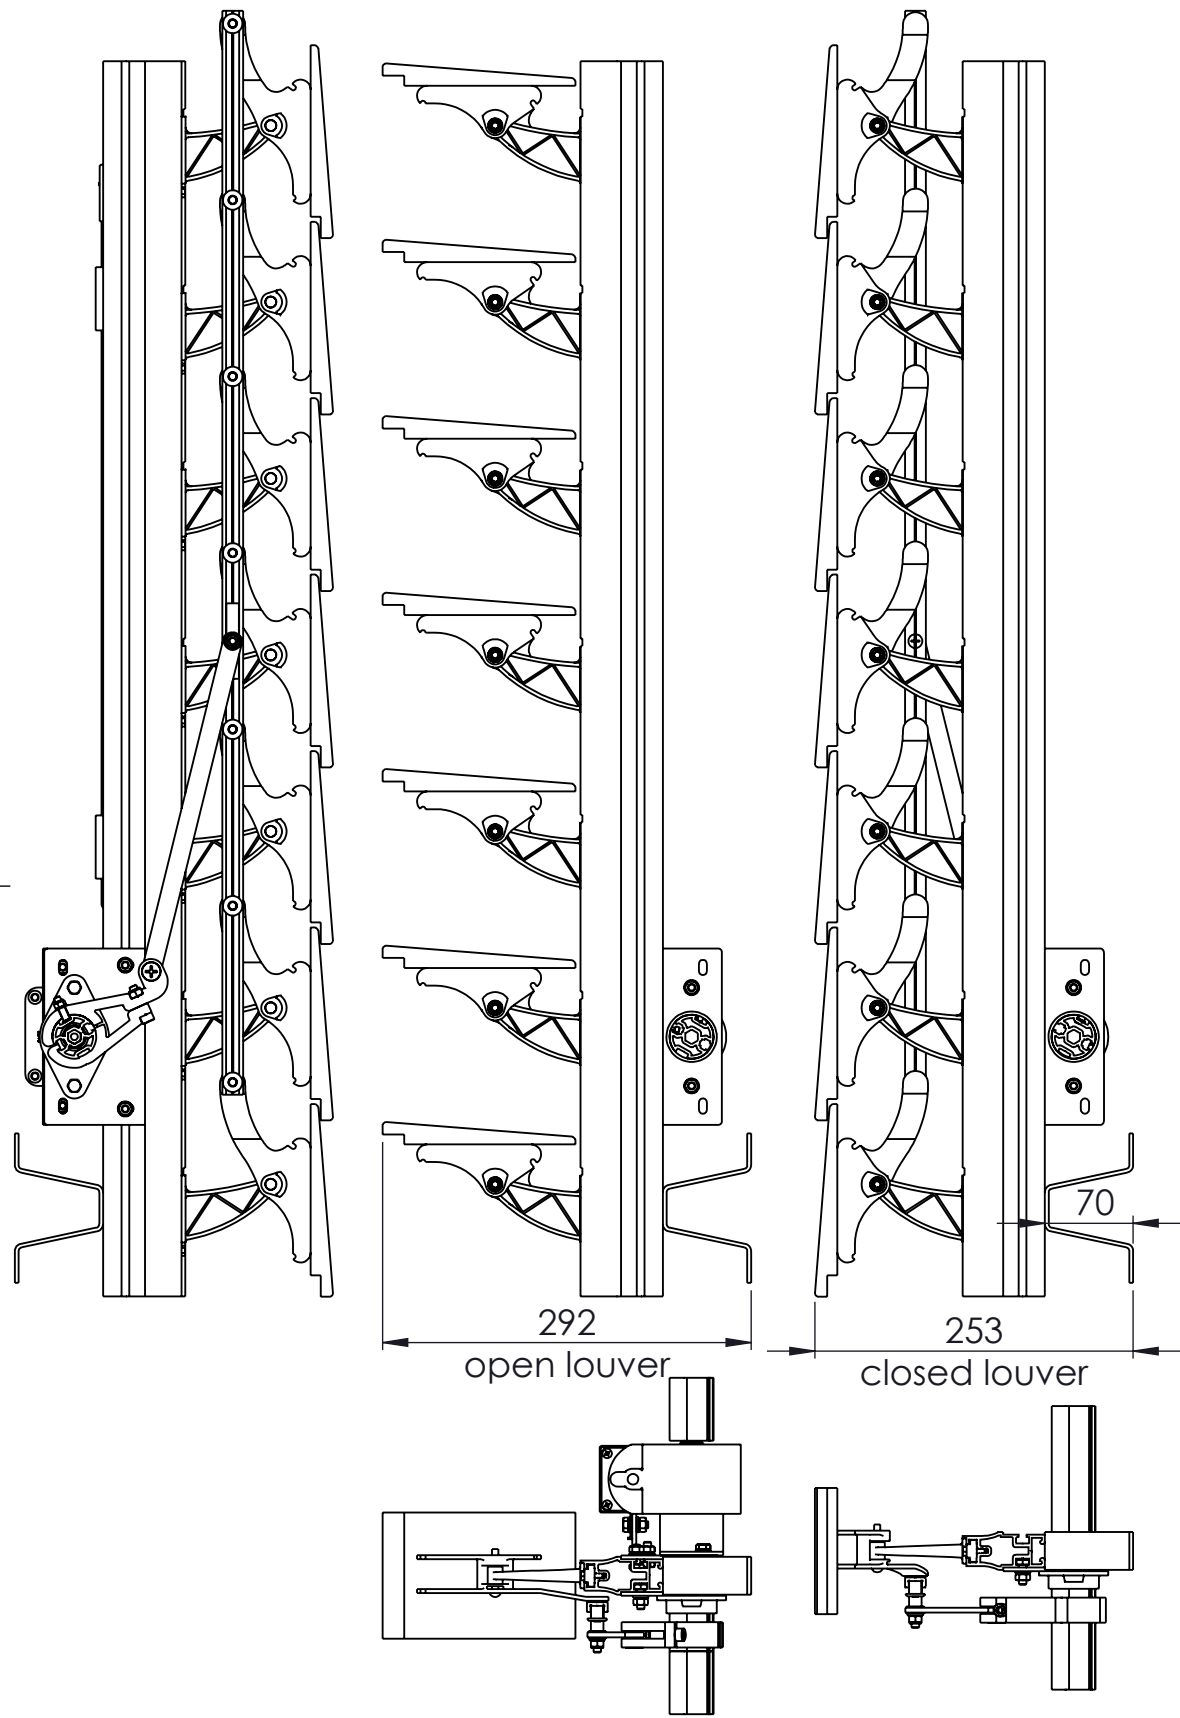

153W scale 1:6

Rack arm 65mm

Rack arm 120mm

©This drawing is the sole property of Sunshield and shall not be copied, duplicated, transmitted or used in any manner without written consent of Sunshield

www.sunshieldglobal.com

DRAWING NUMBER	SHEET	SIZE
153W Louver	1:1	A3