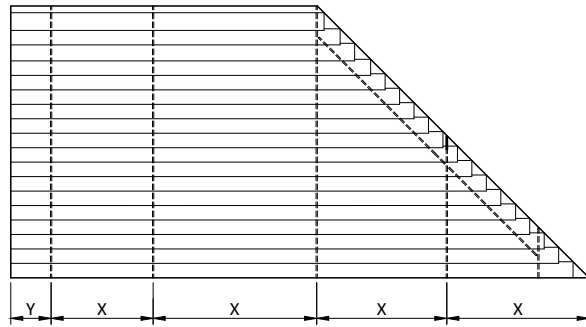

153x16mm wood louvers

 available colors & quality: **Sunshield 153W Western Red Cedar (WRC)**

western red cedar

	
width	W
length / drop / height	L
rack arm distance	X
slat side overhang	Y
support distance	Z
heavy duty rack arm 65 mm	
box rack arm 120 mm	
number of rack arms	R

INTERNAL
max. 20m ²
max. 150 cm
max. 30 cm
max. 250 cm
max. 500 cm
minimum # rack arms
-210 cm = 2 pcs
211-360 cm = 3 pcs

EXTERNAL
max. 18m ²
max. 150 cm
max. 30 cm
max. 225 cm
max. 400 cm
minimum # rack arms
-210 cm = 2 pcs
211-360 cm = 3 pcs