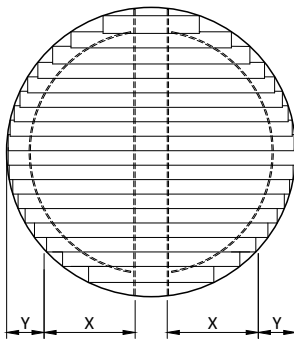

153x16mm wood louvers

 available colors & quality: **Sunshield 153W Western Red Cedar (WRC)**

western red cedar

	
width	W
length / drop / height	L
rack arm distance	X
slat side overhang	Y
support distance	Z
heavy duty rack arm 65 mm	
box rack arm 120 mm	
number of rack arms	R

INTERNAL
max. 20m ²
max. 150 cm
max. 30 cm
max. 250 cm
max. 500 cm
minimum # rack arms
-210 cm = 2 pcs
211-360 cm = 3 pcs

EXTERNAL
max. 18m ²
max. 150 cm
max. 30 cm
max. 225 cm
max. 400 cm
minimum # rack arms
-210 cm = 2 pcs
211-360 cm = 3 pcs