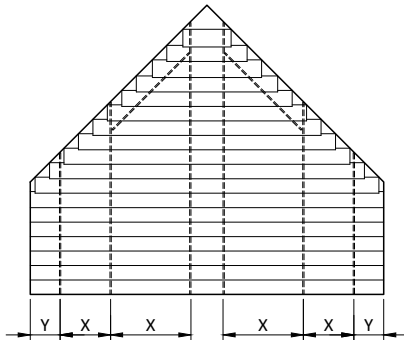

153x16mm wood louvers

 available colors & quality: **Sunshield 153W Western Red Cedar (WRC)**

western red cedar

	
width	W
length / drop / height	L
rack arm distance	X
slat side overhang	Y
support distance	Z
heavy duty rack arm 65 mm	
box rack arm 120 mm	
number of rack arms	R

INTERNAL
max. 20m ²
max. 150 cm
max. 30 cm
max. 250 cm
max. 500 cm
minimum # rack arms
-210 cm = 2 pcs
211-360 cm = 3 pcs

EXTERNAL
max. 18m ²
max. 150 cm
max. 30 cm
max. 225 cm
max. 400 cm
minimum # rack arms
-210 cm = 2 pcs
211-360 cm = 3 pcs

Larger systems than max* can be calculated and designed by Sunshield.