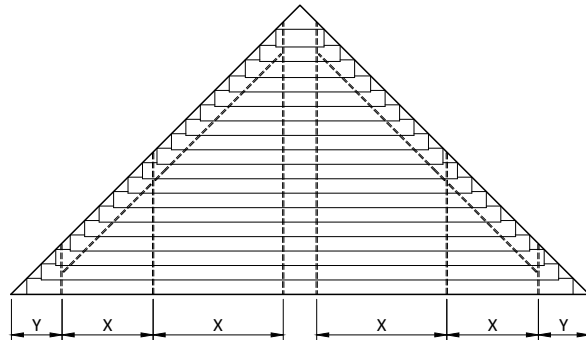

153x16mm wood louvers

 available colors & quality: **Sunshield 153W Western Red Cedar (WRC)**

western red cedar

	
width	W
length / drop / height	L
rack arm distance	X
slat side overhang	Y
support distance	Z
heavy duty rack arm 65 mm	
box rack arm 120 mm	
number of rack arms	R

INTERNAL
max. 20m ²
max. 150 cm
max. 30 cm
max. 250 cm
max. 500 cm
minimum # rack arms
-210 cm = 2 pcs
211-360 cm = 3 pcs

EXTERNAL
max. 18m ²
max. 150 cm
max. 30 cm
max. 225 cm
max. 400 cm
minimum # rack arms
-210 cm = 2 pcs
211-360 cm = 3 pcs

Larger systems than max* can be calculated and designed by Sunshield.