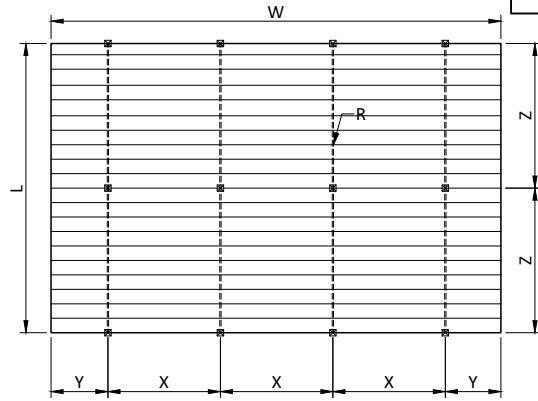

153x16mm wood louvers

 available colors & quality: **Sunshield 153W Western Red Cedar (WRC)**

western red cedar

	
width	W
length / drop / height	L
rack arm distance	X
slat side overhang	Y
support distance	Z
heavy duty rack arm 65 mm	
box rack arm 120 mm	
number of rack arms	R

INTERNAL
max. 20m ²
max. 150 cm
max. 30 cm
max. 250 cm
max. 500 cm
minimum # rack arms
-210 cm = 2 pcs
211-360 cm = 3 pcs

EXTERNAL
max. 18m ²
max. 150 cm
max. 30 cm
max. 225 cm
max. 400 cm
minimum # rack arms
-210 cm = 2 pcs
211-360 cm = 3 pcs

Larger systems than max* can be calculated and designed by Sunshield.