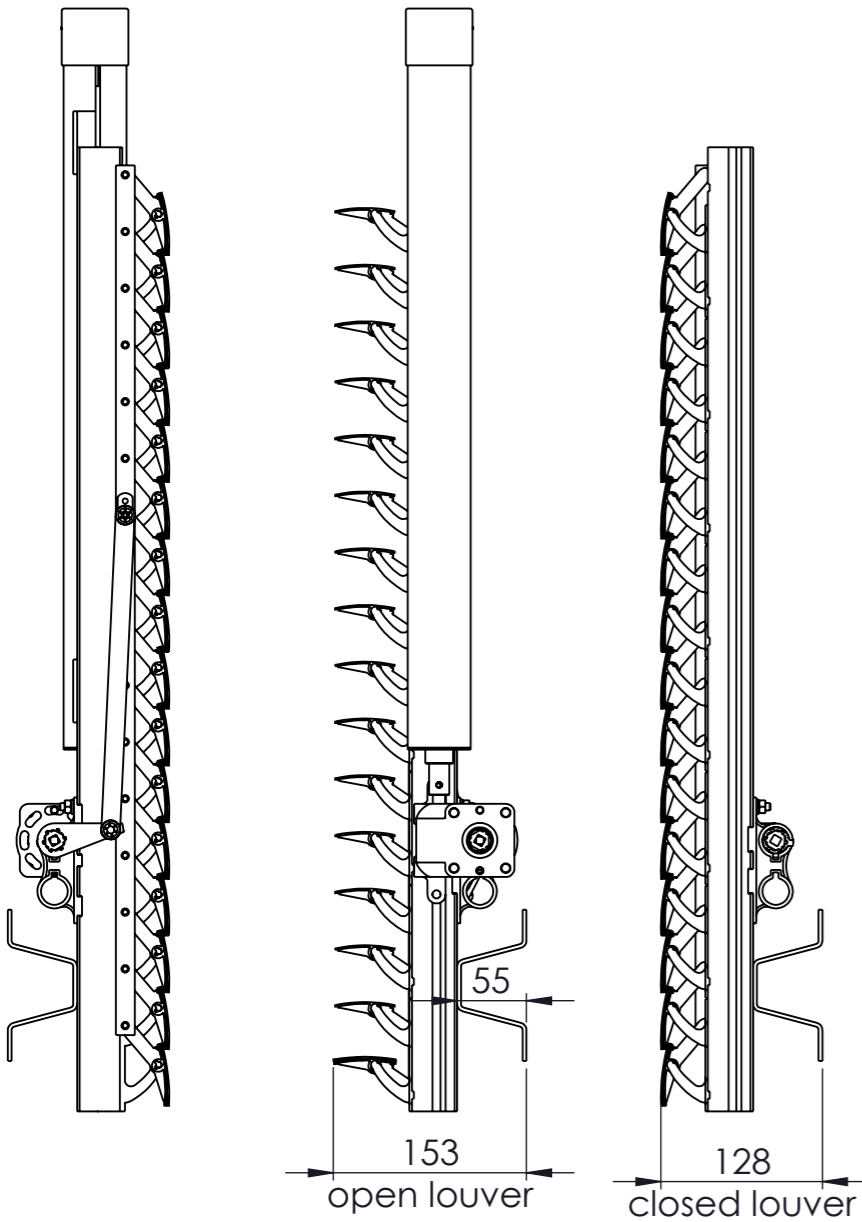

48E scale 1:6

Rackarm 35 mm

Rackarm 80 mm

Rackarm 98 mm

©This drawing is the sole property of Sunshield and shall not be copied, duplicated, transmitted or used in any manner without written consent of Sunshield

[www.sunshieldglobal.com](http://www.sunshieldglobal.com)

DRAWING NUMBER	SHEET	SIZE
48E Louver	1:1	A3