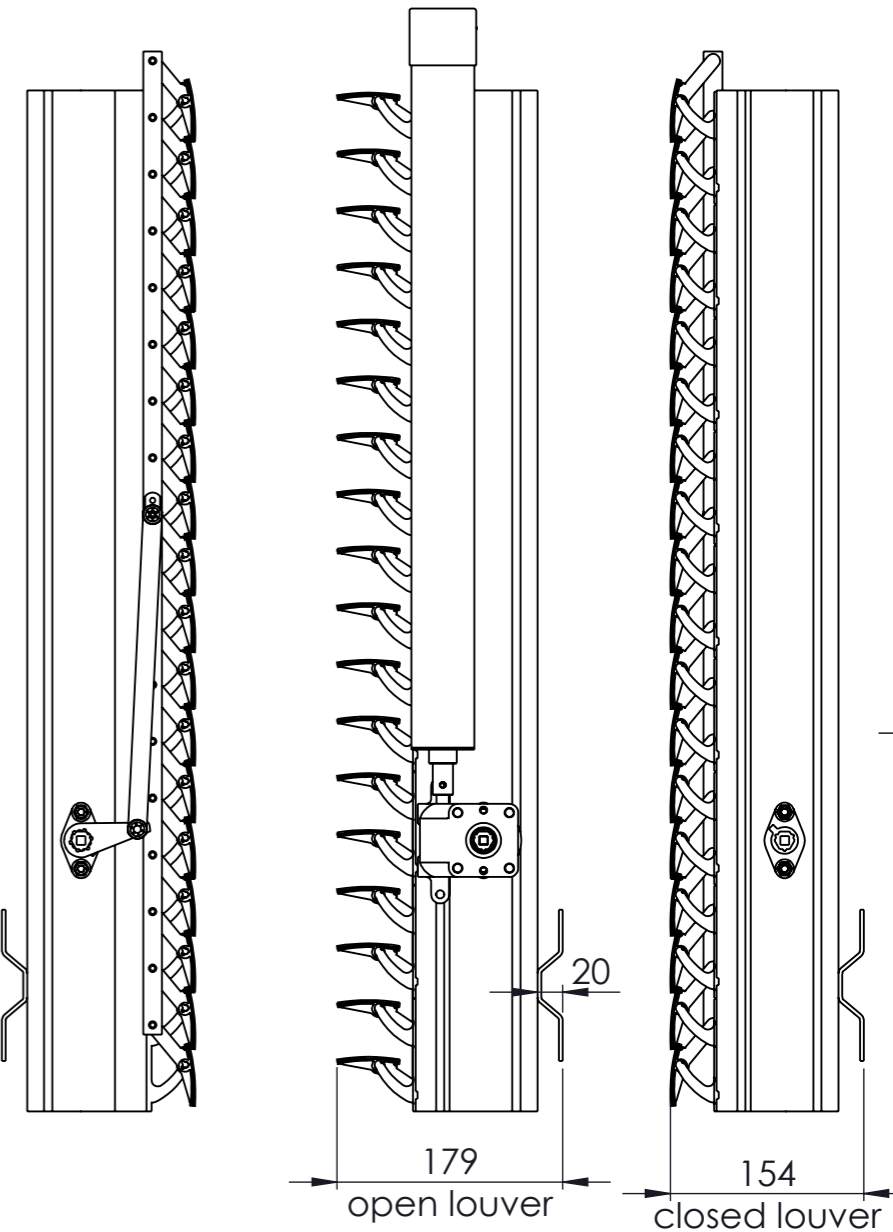

48E scale 1:6

Rackarm 35 mm

Rackarm 80 mm

Rackarm 98 mm

©This drawing is the sole property of Sunshield and shall not be copied, duplicated, transmitted or used in any manner without written consent of Sunshield

[www.sunshieldglobal.com](http://www.sunshieldglobal.com)

DRAWING NUMBER	SHEET	SIZE
48E Louver	1:1	A3