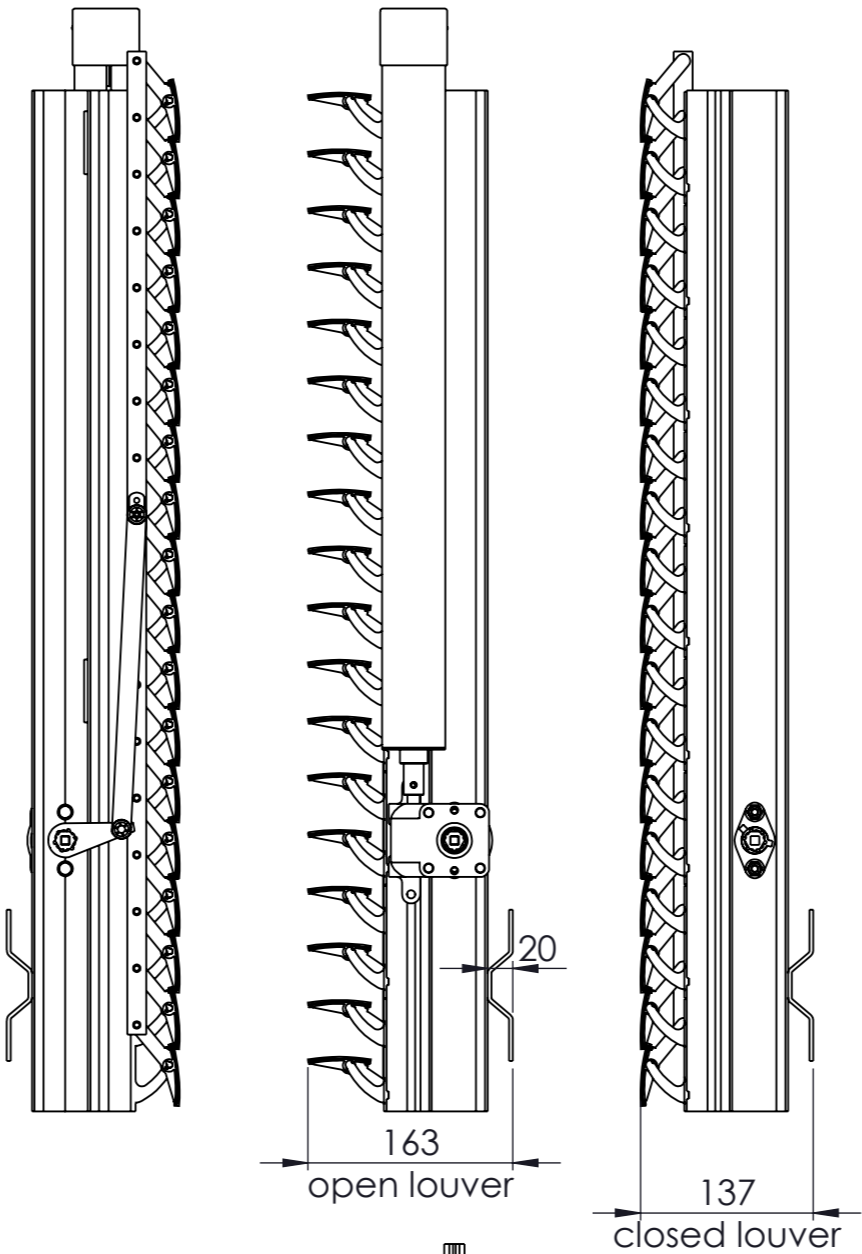

48E scale 1:6

Rackarm 35 mm

Rackarm 80 mm

Rackarm 98 mm

©This drawing is the sole property of Sunshield and shall not be copied, duplicated, transmitted or used in any manner without written consent of Sunshield

[www.sunshieldglobal.com](http://www.sunshieldglobal.com)

DRAWING NUMBER	SHEET	SIZE
48E Louver	1:1	A3