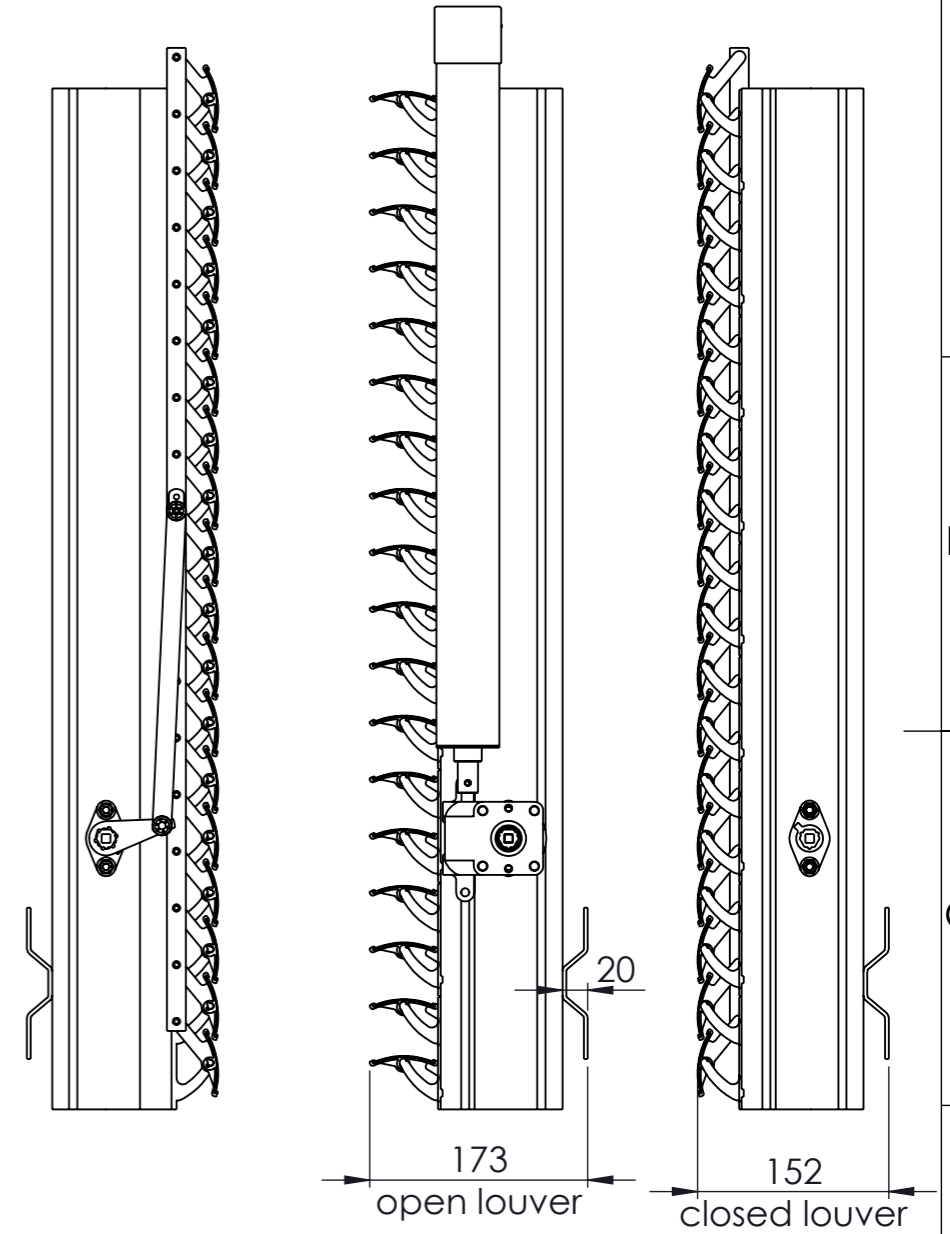

50A scale 1:6

Rackarm 35 mm

Rackarm 80 mm

Rackarm 98 mm

©This drawing is the sole property of Sunshield and shall not be copied, duplicated, transmitted or used in any manner without written consent of Sunshield

www.sunshieldglobal.com

US PROJECTION

DRAWING NUMBER

50A Louver

SHEET SIZE

1:1 A3

SUNSHIELD
UNIQUE LOUVERS