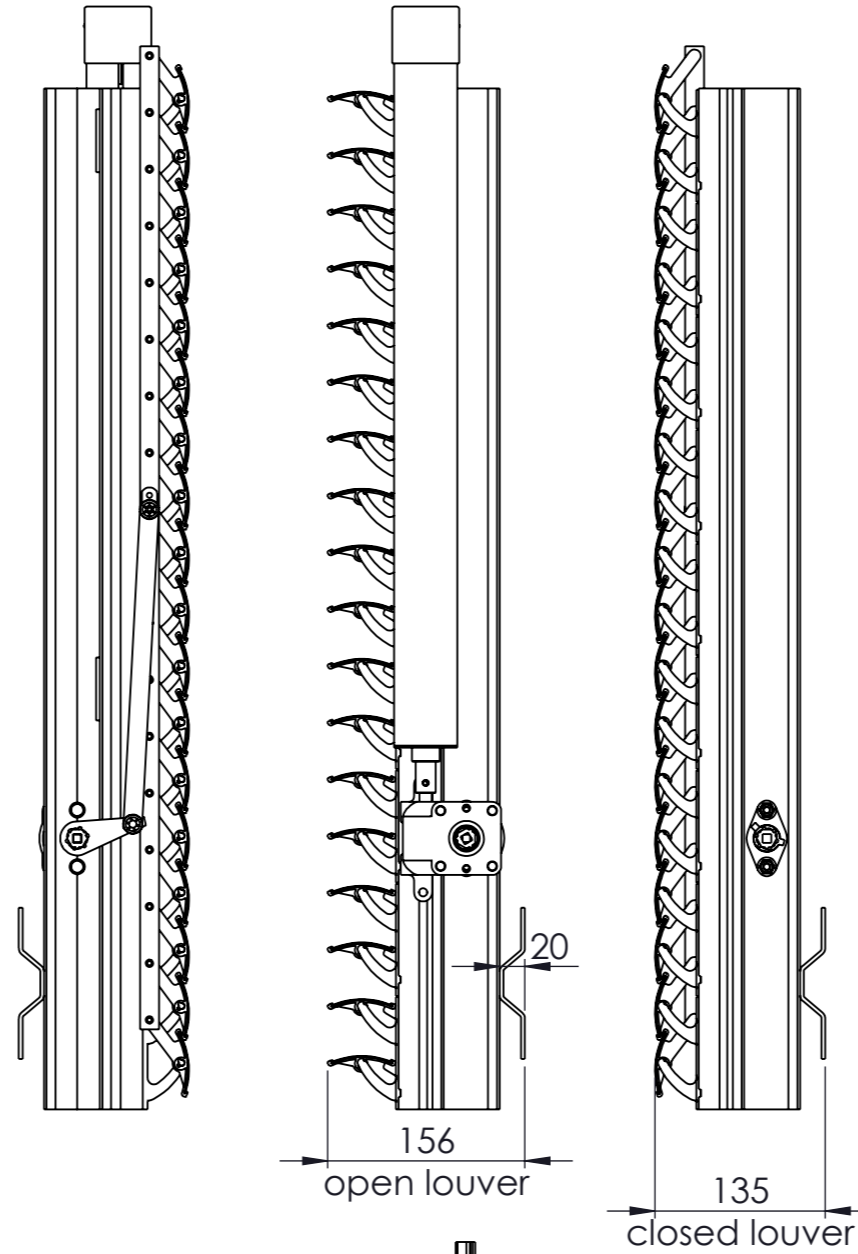

50A scale 1:6

Rackarm 35 mm

Rackarm 80 mm

Rackarm 98 mm

©This drawing is the sole property of Sunshield and shall not be copied, duplicated, transmitted or used in any manner without written consent of Sunshield

www.sunshieldglobal.com

US PROJECTION

DRAWING NUMBER

50A Louver

SHEET SIZE

1:1 A3

SUNSHIELD
UNIQUE LOUVERS