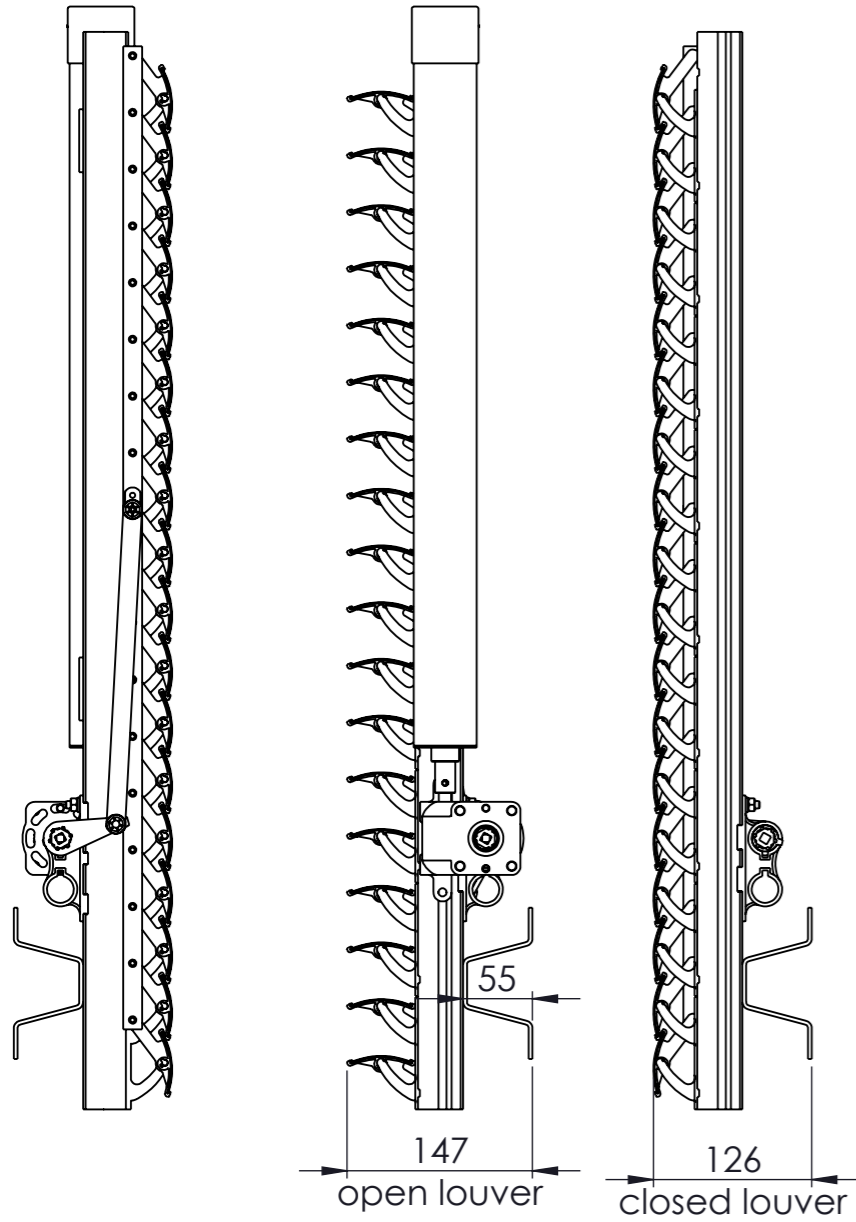

50A scale 1:6

Rackarm 35 mm

Rackarm 80 mm

Rackarm 98 mm

©This drawing is the sole property of Sunshield and shall not be copied, duplicated, transmitted or used in any manner without written consent of Sunshield

www.sunshieldglobal.com

US PROJECTION

DRAWING NUMBER

50A Louver

SHEET SIZE

1:1 A3

SUNSHIELD
UNIQUE LOUVERS