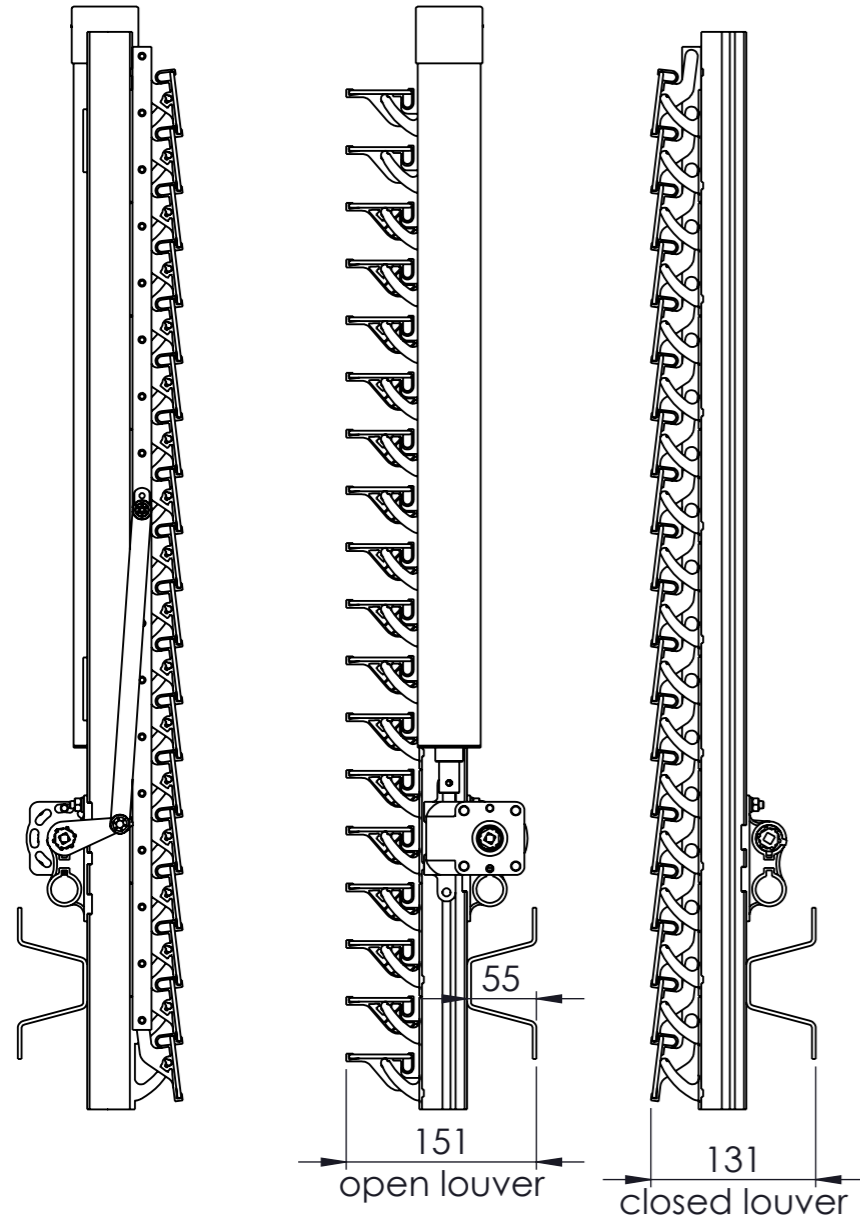

50W scale 1:6

Rackarm 35 mm

Rackarm 80 mm

Rackarm 98 mm

©This drawing is the sole property of Sunshield and shall not be copied, duplicated, transmitted or used in any manner without written consent of Sunshield

www.sunshieldglobal.com

US PROJECTION

DRAWING NUMBER

50W Louver

SHEET SIZE

1:1 A3

SUNSHIELD
UNIQUE LOUVERS