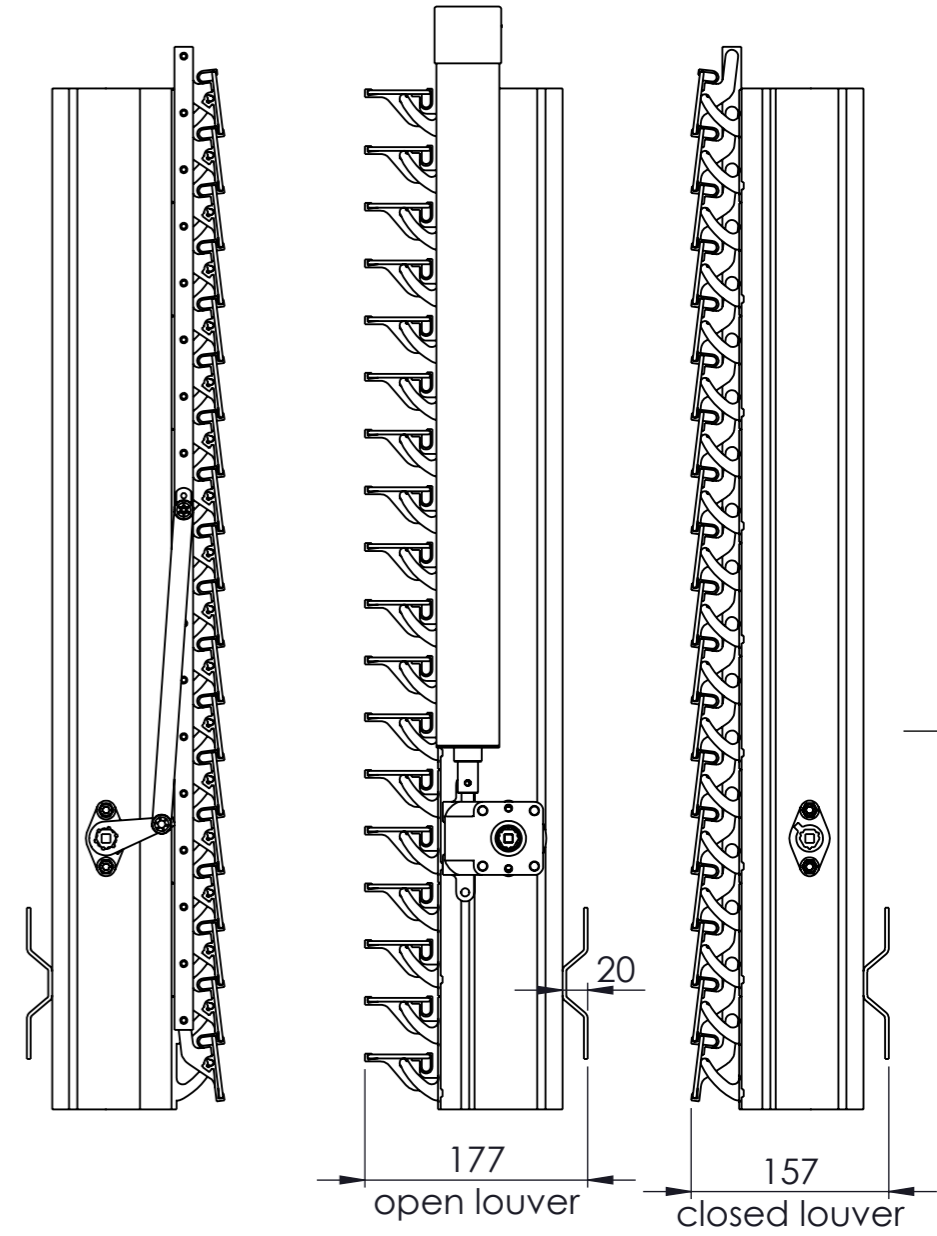

50W scale 1:6

Rackarm 35 mm

Rackarm 80 mm

Rackarm 98 mm

©This drawing is the sole property of Sunshield and shall not be copied, duplicated, transmitted or used in any manner without written consent of Sunshield

www.sunshieldglobal.com

US PROJECTION

DRAWING NUMBER

50W Louver

SHEET SIZE

1:1 A3

SUNSHIELD
UNIQUE LOUVERS