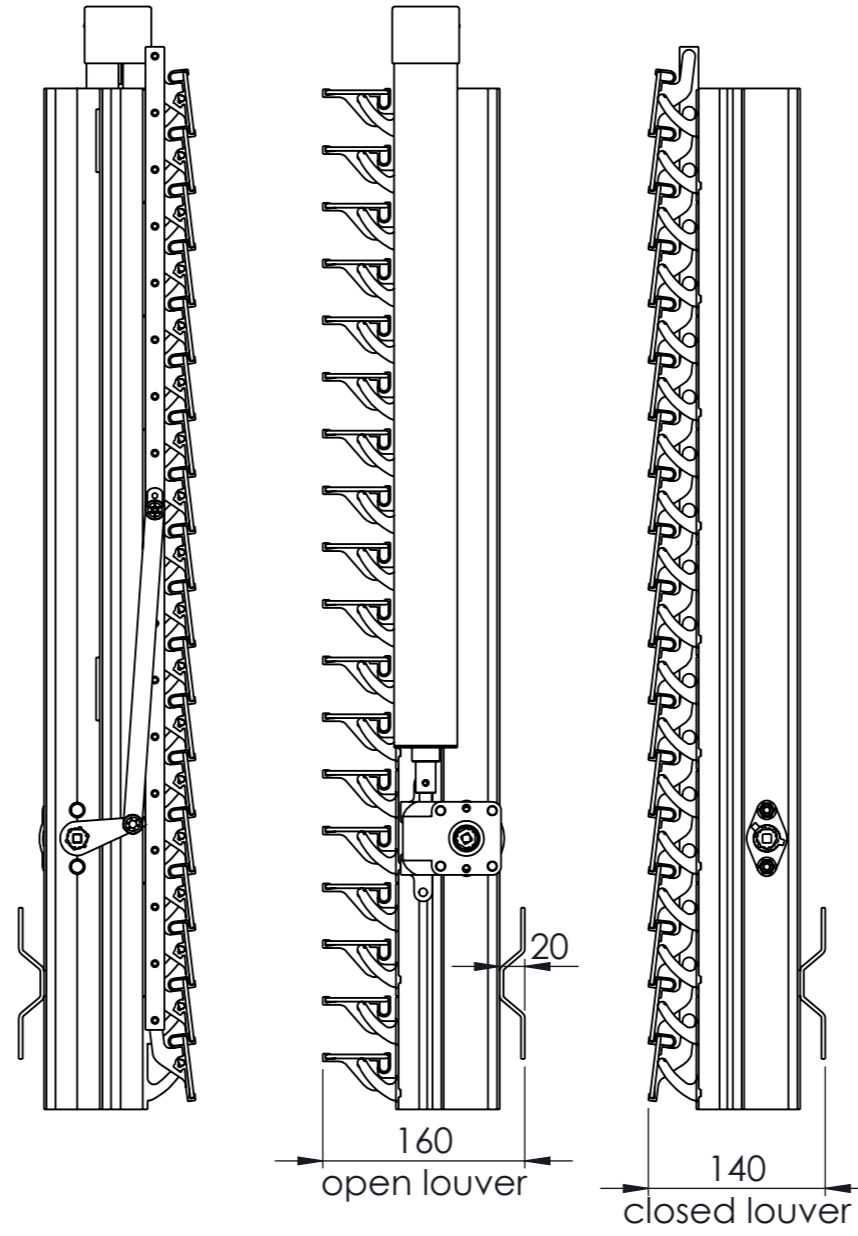

50W scale 1:6

Rackarm 35 mm

Rackarm 80 mm

Rackarm 98 mm

©This drawing is the sole property of Sunshield and shall not be copied, duplicated, transmitted or used in any manner without written consent of Sunshield

www.sunshieldglobal.com

US PROJECTION

DRAWING NUMBER

50W Louver

SHEET SIZE

1:1 A3

SUNSHIELD
UNIQUE LOUVERS