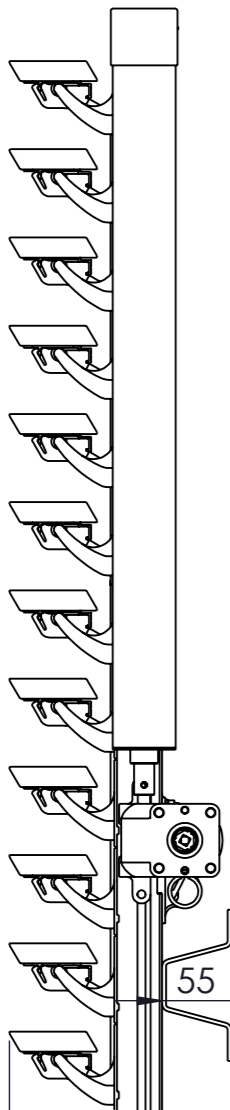

68W scale 1:6

Rackarm 35 mm

Rackarm 80 mm

Rackarm 98 mm

176
open louver

159
closed louver

186
open louver

168
closed louver

202
open louver

185
closed louver

©This drawing is the sole property of Sunshield and shall not be copied, duplicated, transmitted or used in any manner without written consent of Sunshield

www.sunshieldglobal.com

DRAWING NUMBER
68W Louver

SHEET SIZE
1:1 A3