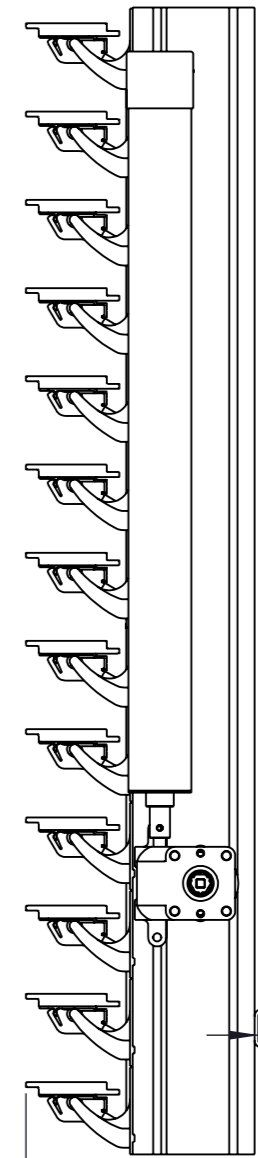

74W scale 1:6

Rackarm 35 mm

Rackarm 80 mm

Rackarm 98 mm

175
open louver

153
closed louver

185
open louver

162
closed louver

201
open louver

179
closed louver

©This drawing is the sole property of Sunshield and shall not be copied, duplicated, transmitted or used in any manner without written consent of Sunshield

www.sunshieldglobal.com

US PROJECTION

DRAWING NUMBER

74W Louver

SHEET SIZE

1:1 A3

SUNSHIELD
UNIQUE LOUVERS