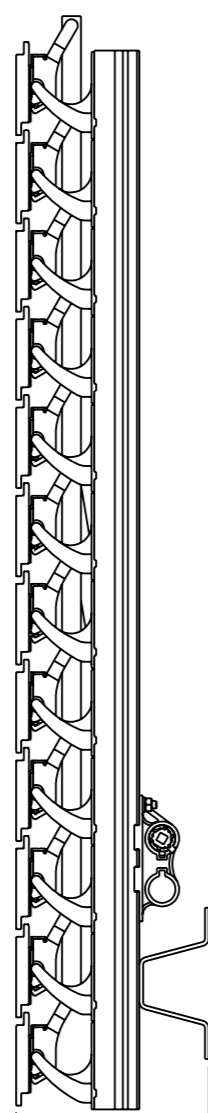

74W scale 1:6

Rackarm 35 mm

Rackarm 80 mm

Rackarm 98 mm

175
open louver

153
closed louver

185
open louver

162
closed louver

201
open louver

179
closed louver

©This drawing is the sole property of Sunshield and shall not be copied, duplicated, transmitted or used in any manner without written consent of Sunshield

www.sunshieldglobal.com

US PROJECTION

DRAWING NUMBER

74W Louver

SHEET SIZE

1:1 A3

SUNSHIELD
UNIQUE LOUVERS