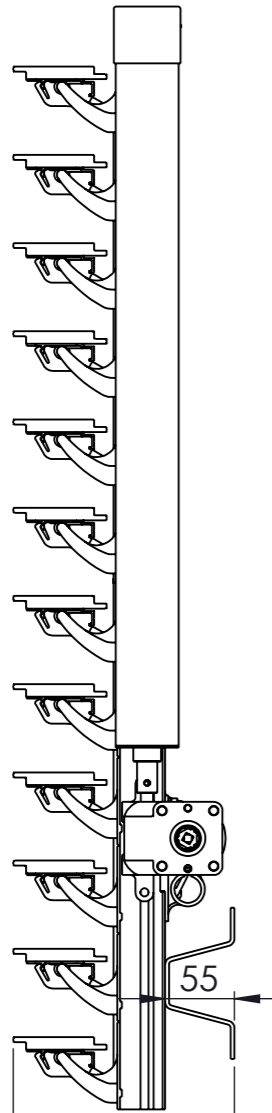

74W scale 1:6

Rackarm 35 mm

Rackarm 80 mm

Rackarm 98 mm

175
open louver

153
closed louver

185
open louver

162
closed louver

201
open louver

179
closed louver

©This drawing is the sole property of Sunshield and shall not be copied, duplicated, transmitted or used in any manner without written consent of Sunshield

www.sunshieldglobal.com

US PROJECTION

DRAWING NUMBER

74W Louver

SHEET SIZE

1:1 A3

SUNSHIELD
UNIQUE LOUVERS