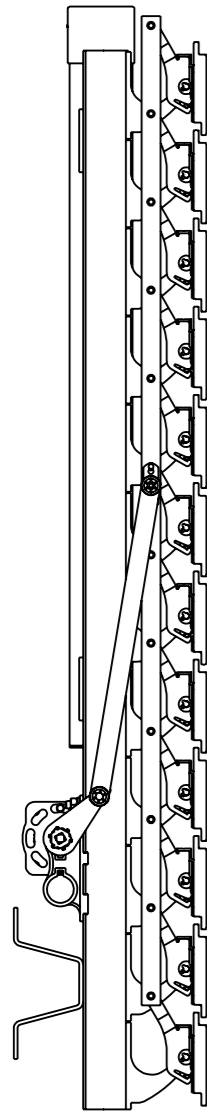

74W scale 1:6

Rackarm 35 mm

Rackarm 80 mm

Rackarm 98 mm

175
open louver

153
closed louver

185
open louver

162
closed louver

201
open louver

179
closed louver

©This drawing is the sole property of Sunshield and shall not be copied, duplicated, transmitted or used in any manner without written consent of Sunshield

www.sunshieldglobal.com

US PROJECTION

DRAWING NUMBER

74W Louver

SHEET SIZE

1:1 A3

SUNSHIELD
UNIQUE LOUVERS