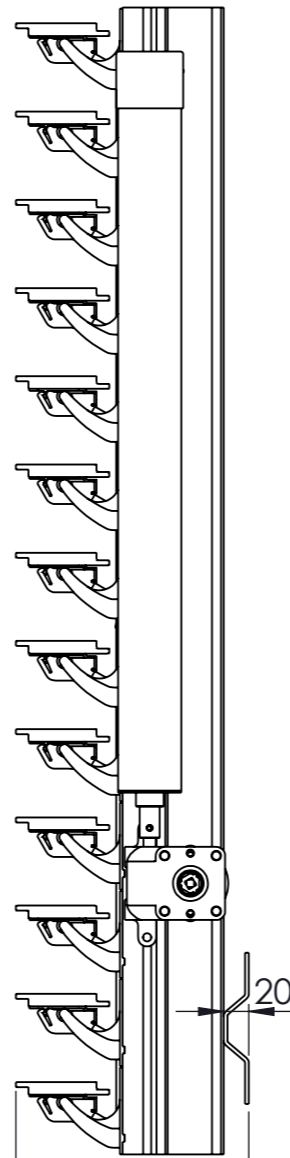

74W scale 1:6

Rackarm 35 mm

Rackarm 80 mm

Rackarm 98 mm

175
open louver

153
closed louver

185
open louver

162
closed louver

201
open louver

179
closed louver

©This drawing is the sole property of Sunshield and shall not be copied, duplicated, transmitted or used in any manner without written consent of Sunshield

www.sunshieldglobal.com

US PROJECTION

DRAWING NUMBER

74W Louver

SHEET SIZE

1:1 A3

SUNSHIELD
UNIQUE LOUVERS