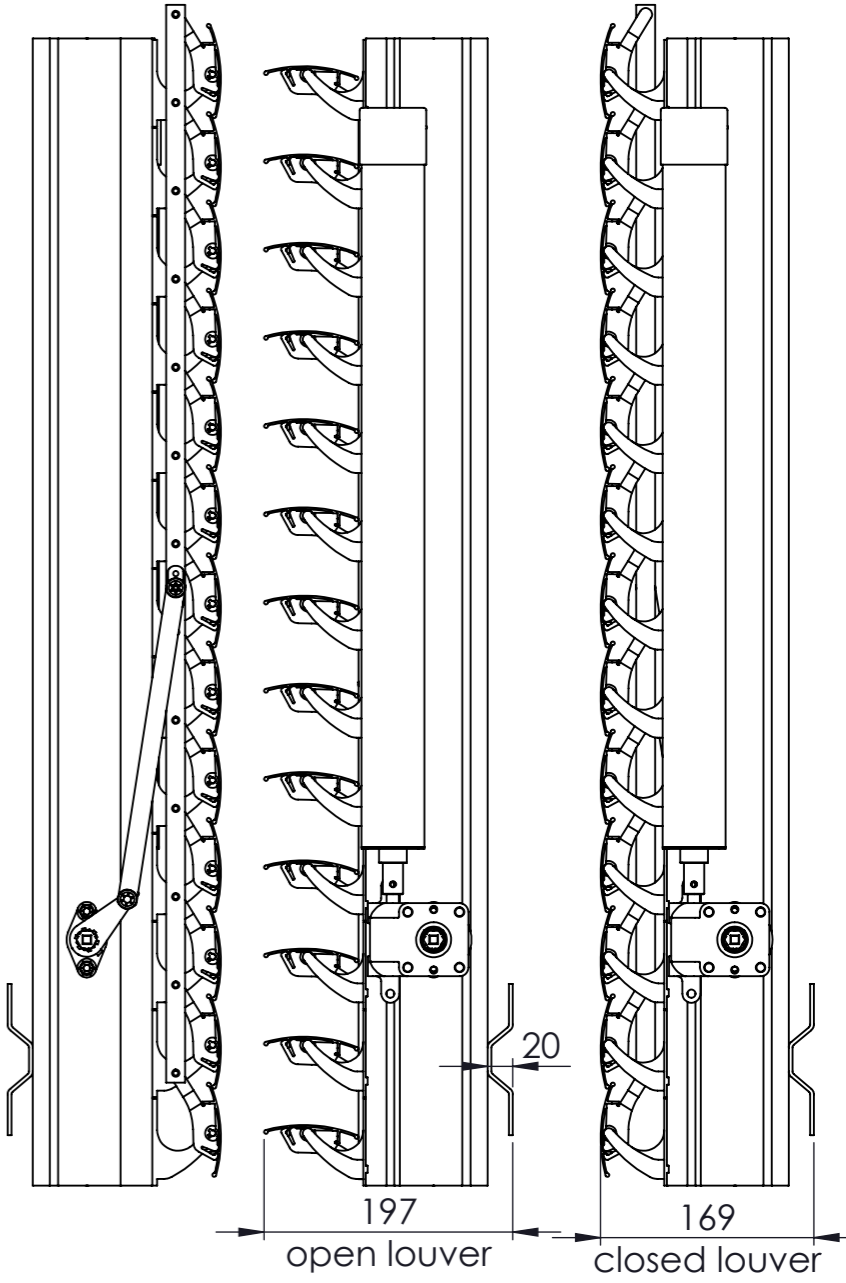

75E scale 1:6

Rackarm 35 mm

Rackarm 80 mm

Rackarm 98 mm

©This drawing is the sole property of Sunshield and shall not be copied, duplicated, transmitted or used in any manner without written consent of Sunshield

www.sunshieldglobal.com

DRAWING NUMBER
75E Louver

SHEET SIZE
1:1 A3