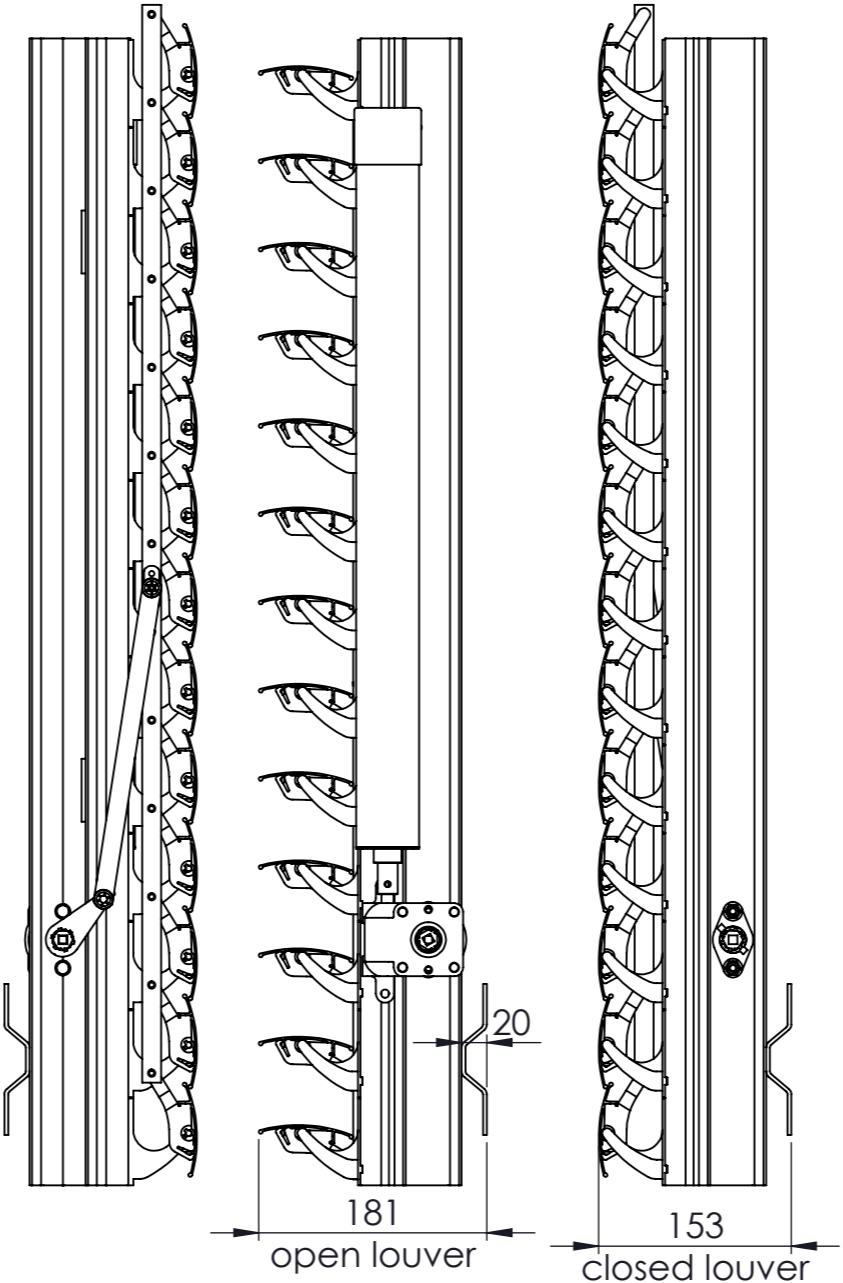

75E scale 1:6

Rackarm 35 mm

Rackarm 80 mm

Rackarm 98 mm

©This drawing is the sole property of Sunshield and shall not be copied, duplicated, transmitted or used in any manner without written consent of Sunshield

www.sunshieldglobal.com

DRAWING NUMBER
75E Louver

SHEET SIZE
1:1 A3