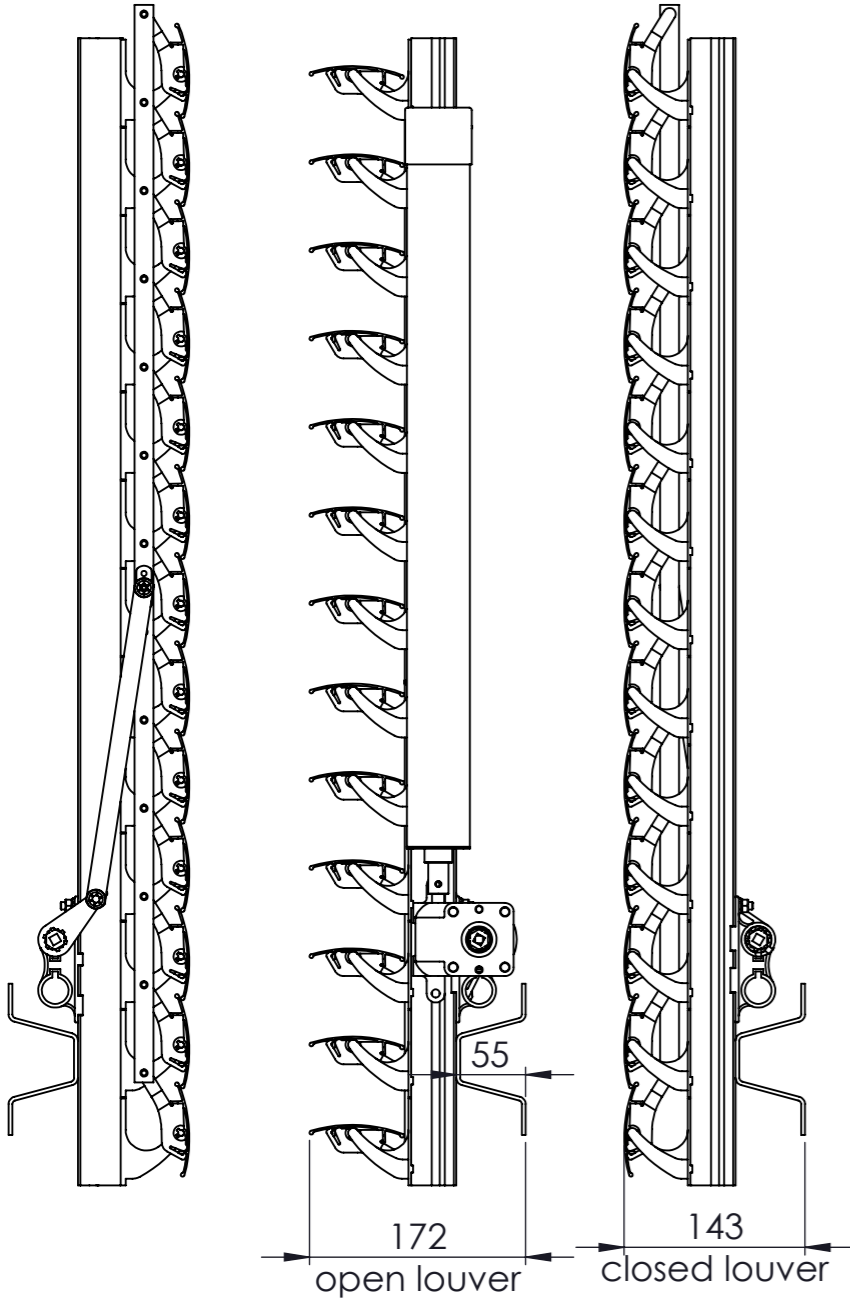

75E scale 1:6

Rackarm 35 mm

Rackarm 80 mm

Rackarm 98 mm

©This drawing is the sole property of Sunshield and shall not be copied, duplicated, transmitted or used in any manner without written consent of Sunshield

www.sunshieldglobal.com

DRAWING NUMBER
75E Louver

SHEET SIZE
1:1 A3