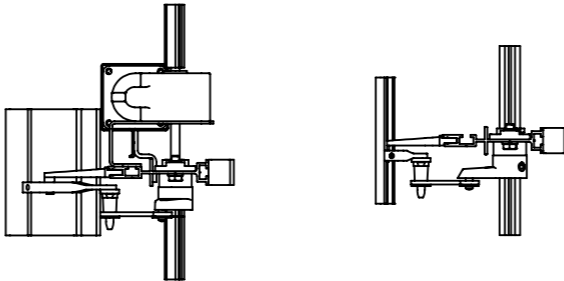

75E scale 1:6

Rackarm 35 mm

Rackarm 80 mm

Rackarm 98 mm

©This drawing is the sole property of Sunshield and shall not be copied, duplicated, transmitted or used in any manner without written consent of Sunshield

www.sunshieldglobal.com

DRAWING NUMBER
75E Louver

SHEET SIZE
1:1 A3