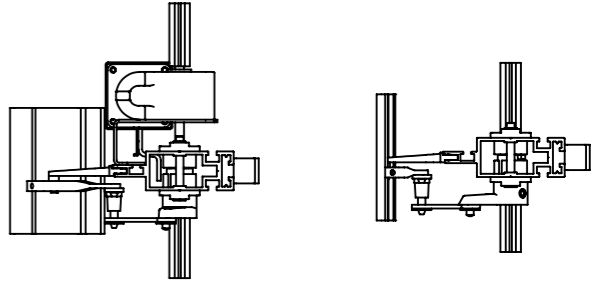

75E scale 1:6

Rackarm 35 mm

Rackarm 80 mm

Rackarm 98 mm

©This drawing is the sole property of Sunshield and shall not be copied, duplicated, transmitted or used in any manner without written consent of Sunshield

www.sunshieldglobal.com

DRAWING NUMBER
75E Louver

SHEET SIZE
1:1 A3