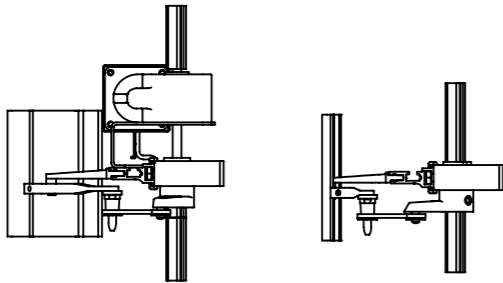

75E scale 1:6

Rackarm 35 mm

Rackarm 80 mm

Rackarm 98 mm

©This drawing is the sole property of Sunshield and shall not be copied, duplicated, transmitted or used in any manner without written consent of Sunshield

www.sunshieldglobal.com

DRAWING NUMBER
75E Louver

SHEET SIZE
1:1 A3