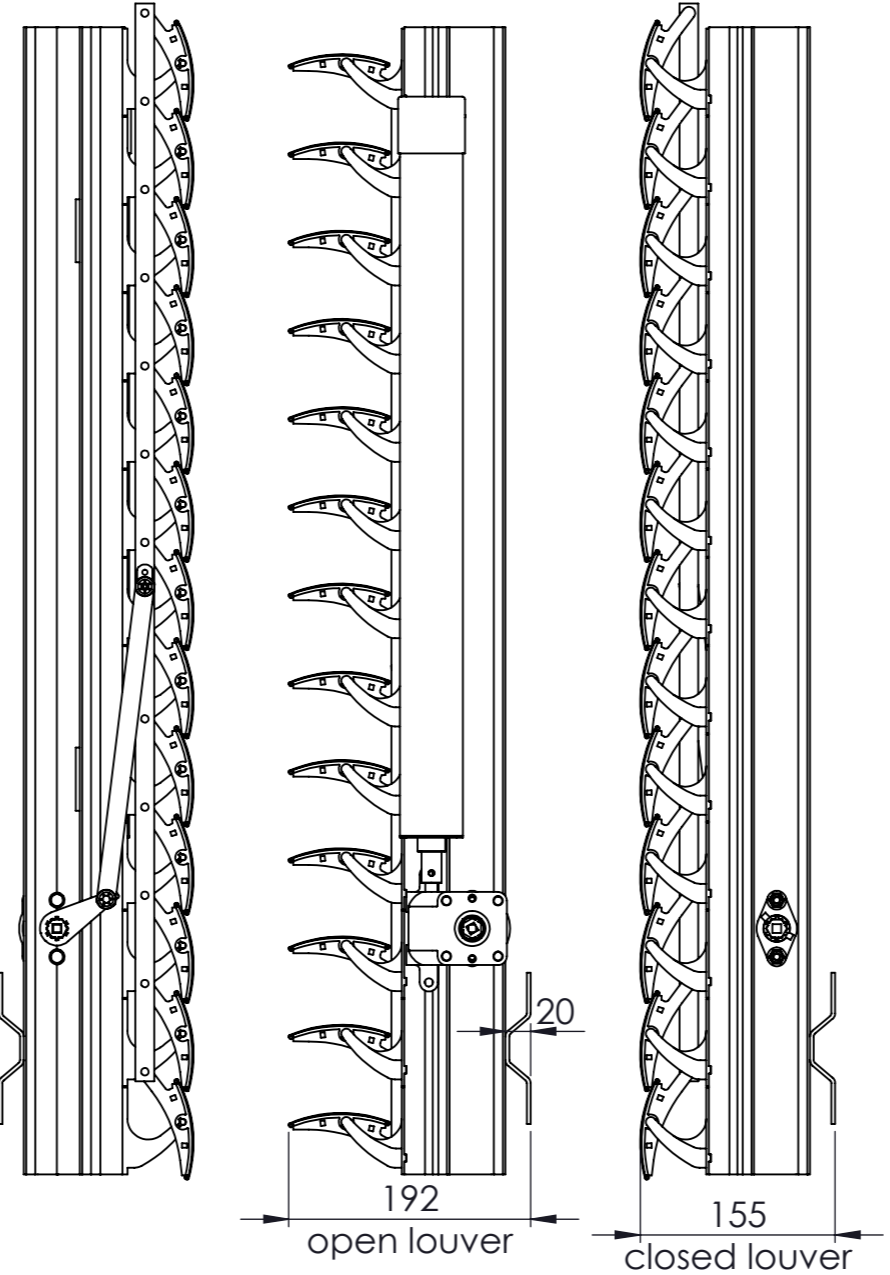

80R scale 1:6

Rackarm 35 mm

Rackarm 80 mm

Rackarm 98 mm

©This drawing is the sole property of Sunshield and shall not be copied, duplicated, transmitted or used in any manner without written consent of Sunshield

[www.sunshieldglobal.com](http://www.sunshieldglobal.com)

DRAWING NUMBER	SHEET	SIZE
80R Louver	1:1	A3
<b>SUNSHIELD</b> UNIQUE LOUVERS		