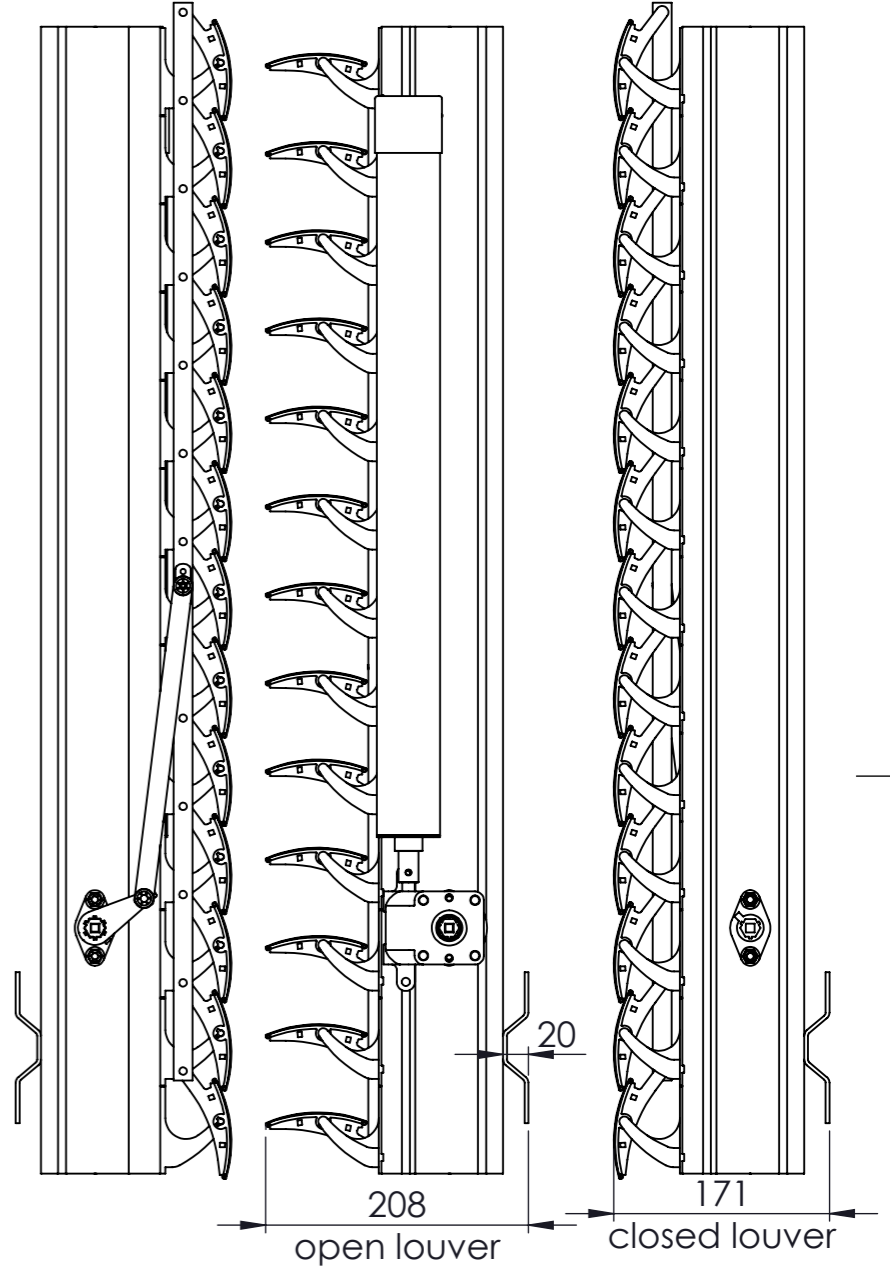

80R scale 1:6

Rackarm 35 mm

Rackarm 80 mm

Rackarm 98 mm

©This drawing is the sole property of Sunshield and shall not be copied, duplicated, transmitted or used in any manner without written consent of Sunshield

[www.sunshieldglobal.com](http://www.sunshieldglobal.com)

DRAWING NUMBER	SHEET	SIZE
80R Louver	1:1	A3
<b>SUNSHIELD</b> UNIQUE LOUVERS		