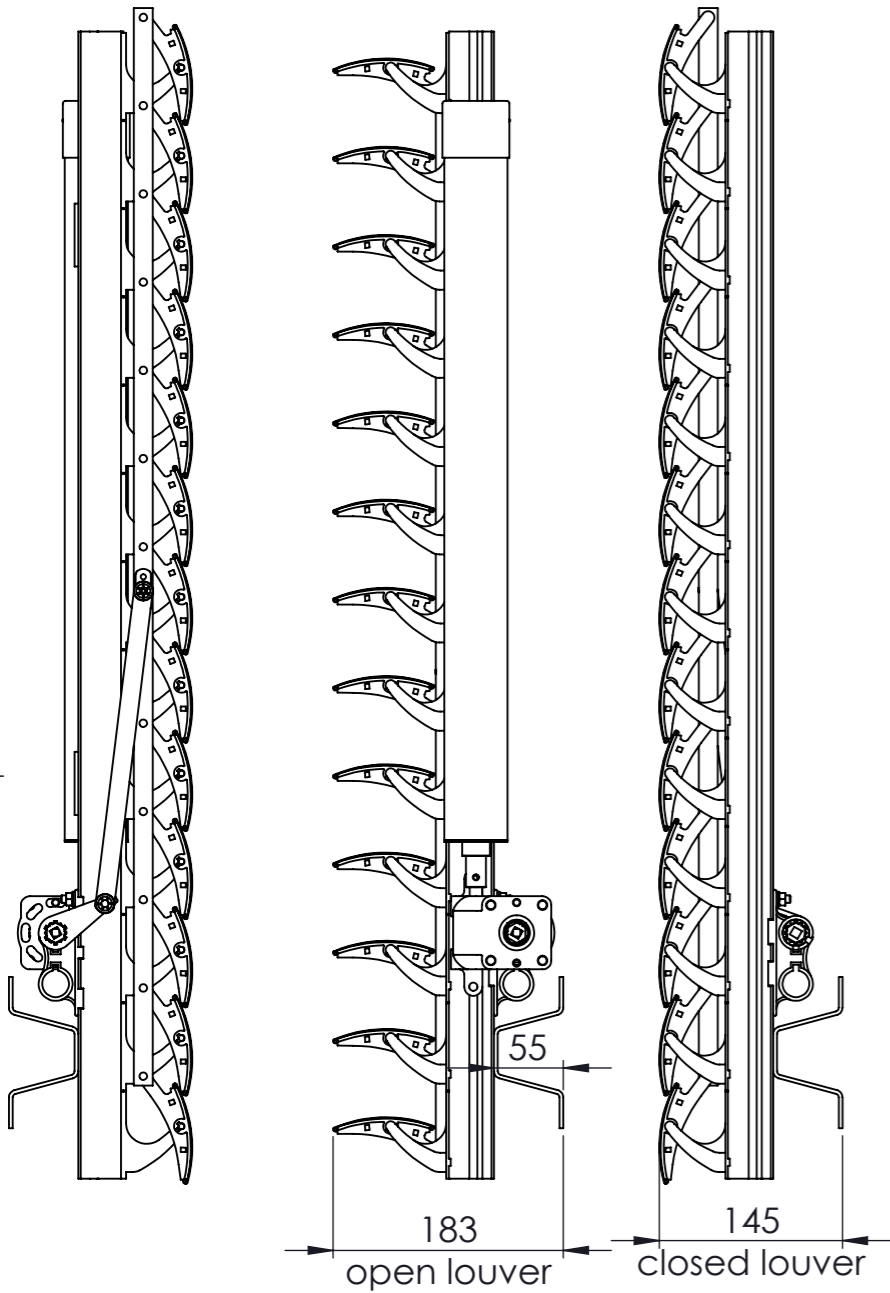

80R scale 1:6

Rackarm 35 mm

Rackarm 80 mm

Rackarm 98 mm

©This drawing is the sole property of Sunshield and shall not be copied, duplicated, transmitted or used in any manner without written consent of Sunshield

[www.sunshieldglobal.com](http://www.sunshieldglobal.com)

DRAWING NUMBER	SHEET	SIZE
80R Louver	1:1	A3
<b>SUNSHIELD</b> UNIQUE LOUVERS		