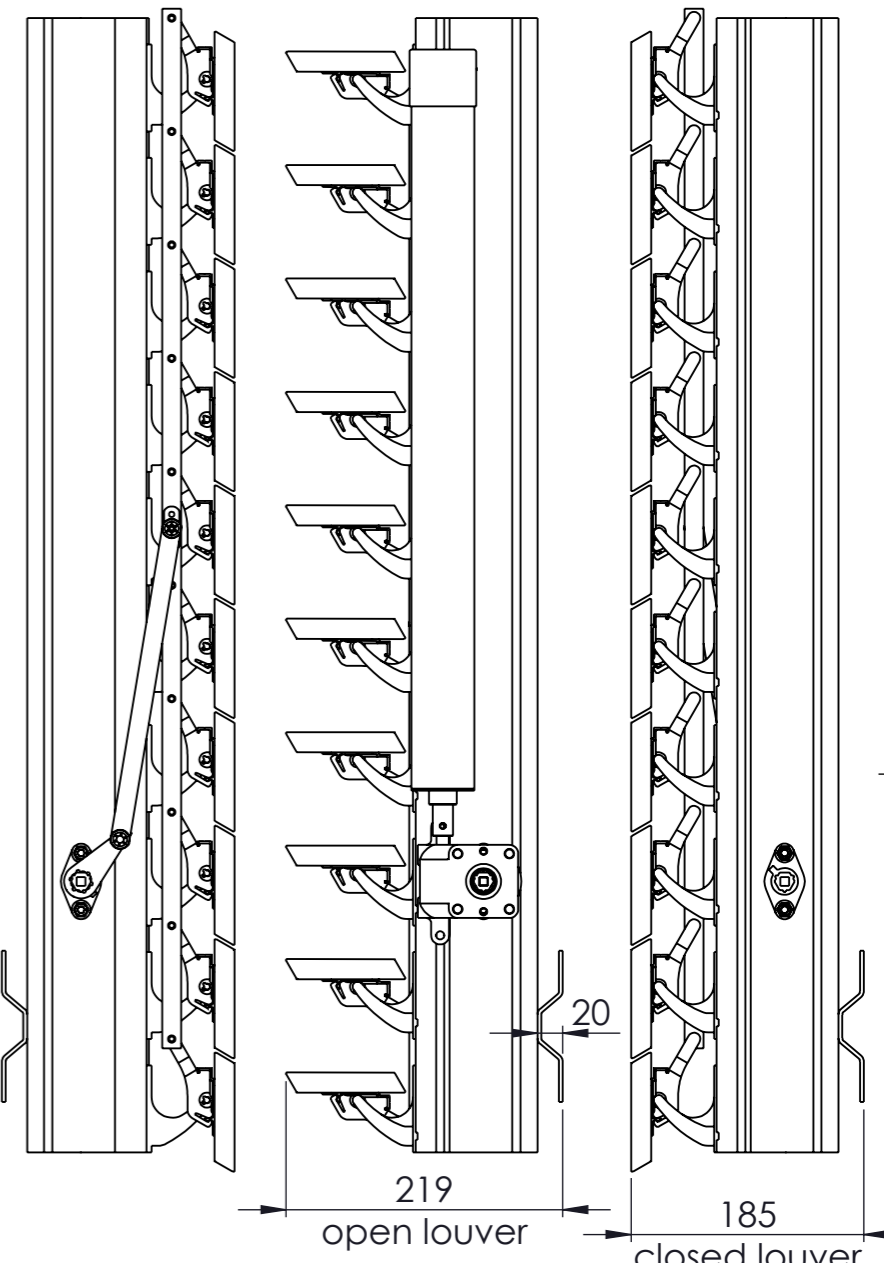

87W scale 1:6

Rackarm 35 mm

Rackarm 80 mm

Rackarm 98 mm

©This drawing is the sole property of Sunshield and shall not be copied, duplicated, transmitted or used in any manner without written consent of Sunshield

www.sunshieldglobal.com

US PROJECTION

DRAWING NUMBER

87W Louver

SHEET SIZE

1:1 A3

SUNSHIELD
UNIQUE LOUVERS