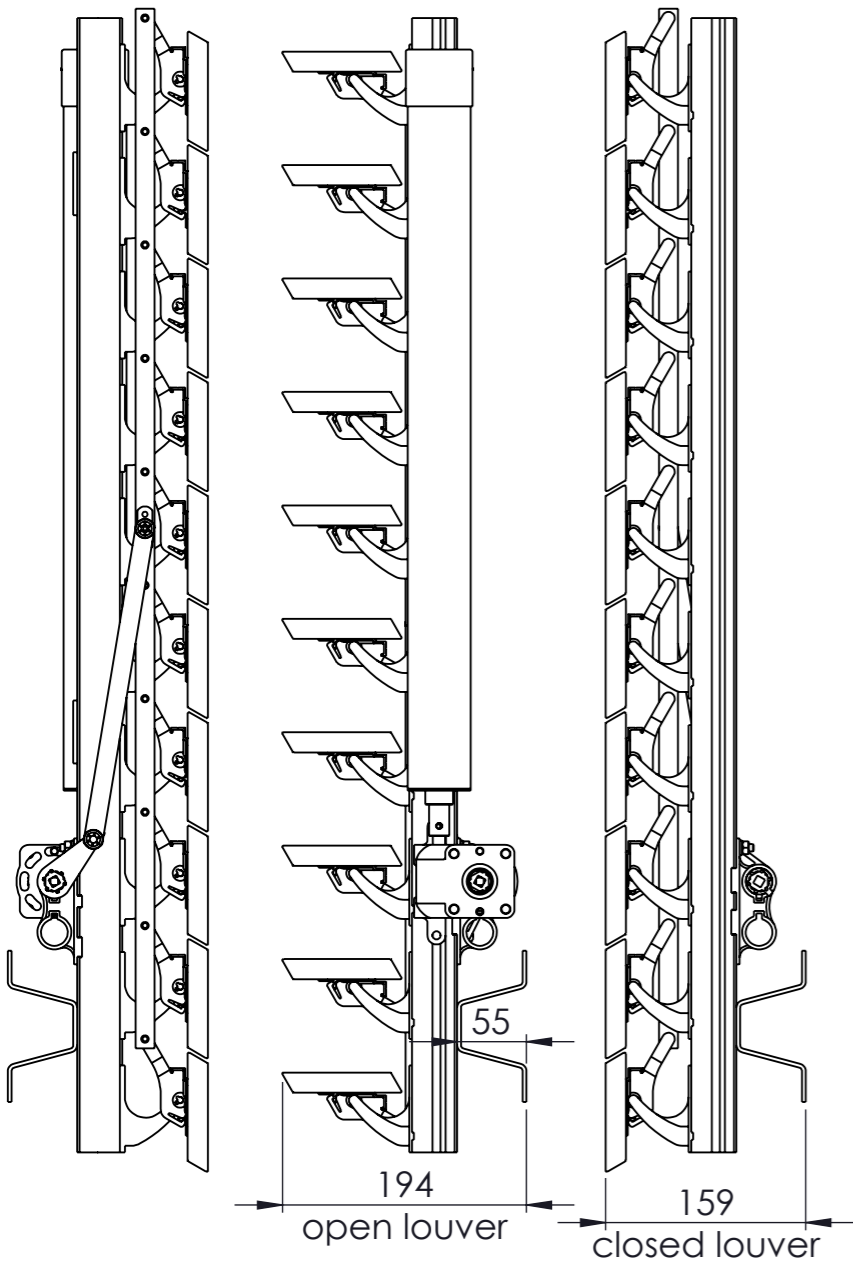

87W scale 1:6

Rackarm 35 mm

Rackarm 80 mm

Rackarm 98 mm

©This drawing is the sole property of Sunshield and shall not be copied, duplicated, transmitted or used in any manner without written consent of Sunshield

www.sunshieldglobal.com

US PROJECTION

DRAWING NUMBER

87W Louver

SHEET SIZE

1:1 A3

SUNSHIELD
UNIQUE LOUVERS