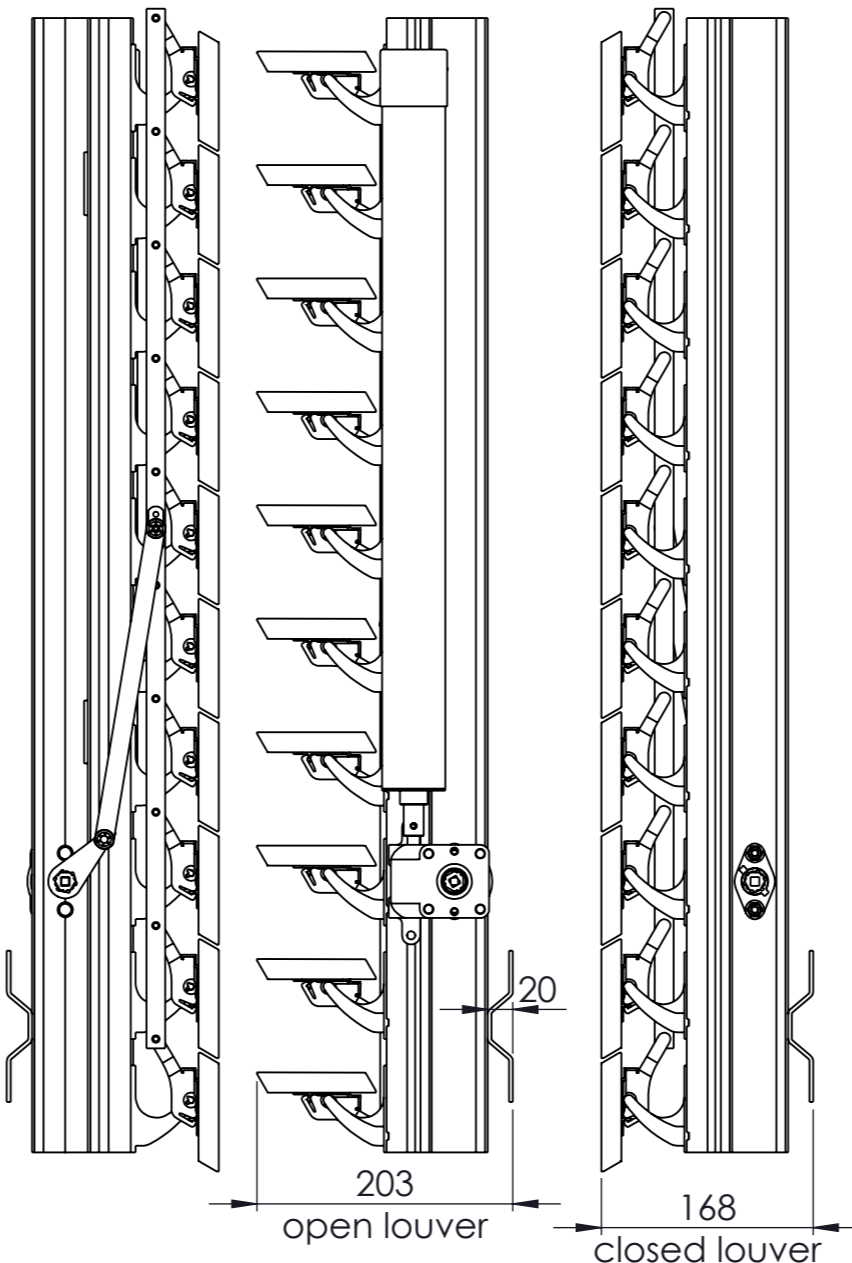

87W scale 1:6

Rackarm 35 mm

Rackarm 80 mm

Rackarm 98 mm

©This drawing is the sole property of Sunshield and shall not be copied, duplicated, transmitted or used in any manner without written consent of Sunshield

www.sunshieldglobal.com

US PROJECTION

DRAWING NUMBER

87W Louver

SHEET SIZE

1:1 A3

SUNSHIELD
UNIQUE LOUVERS