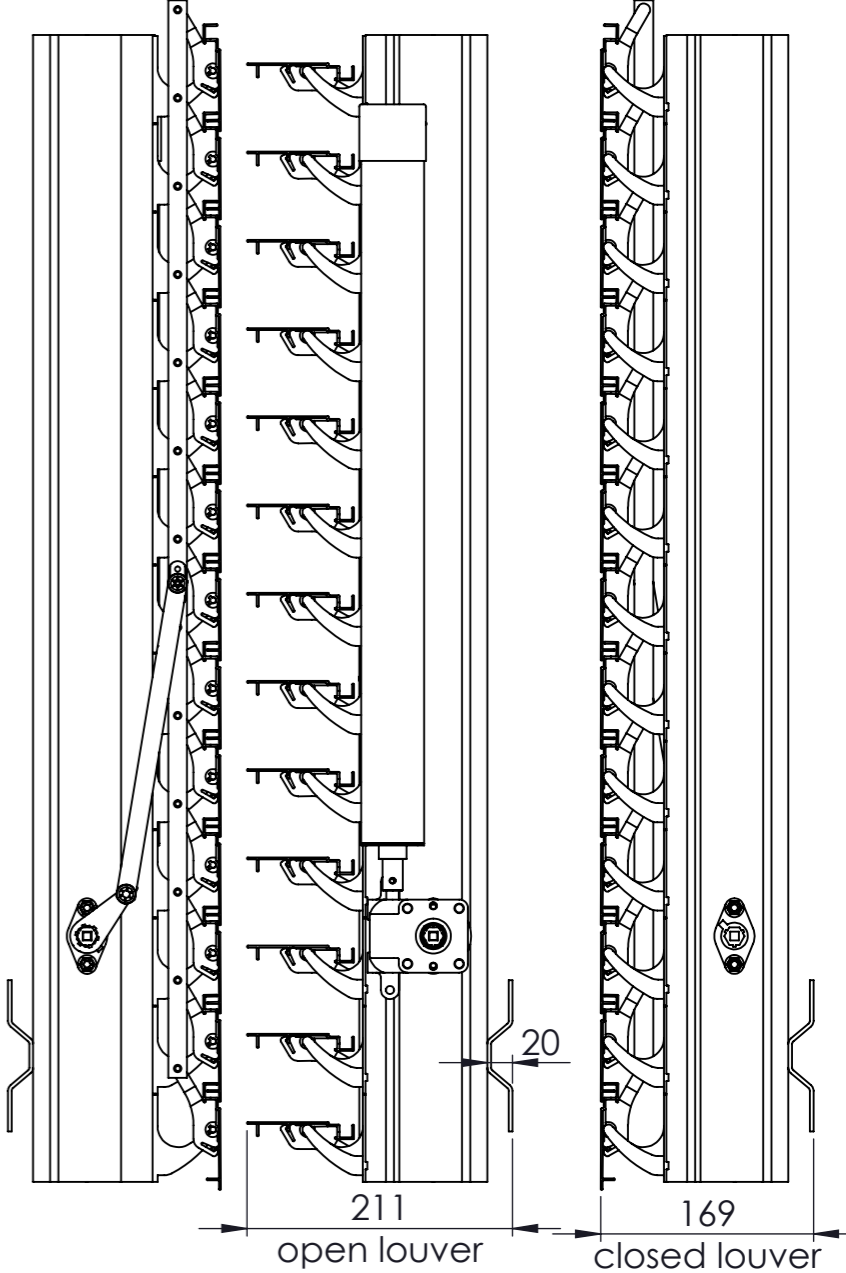

88E scale 1:6

Rackarm 35 mm

Rackarm 80 mm

Rackarm 98 mm

©This drawing is the sole property of Sunshield and shall not be copied, duplicated, transmitted or used in any manner without written consent of Sunshield

[www.sunshieldglobal.com](http://www.sunshieldglobal.com)

US PROJECTION

DRAWING NUMBER

88E Louver

SHEET SIZE

1:1 A3

**SUNSHIELD**  
UNIQUE LOUVERS