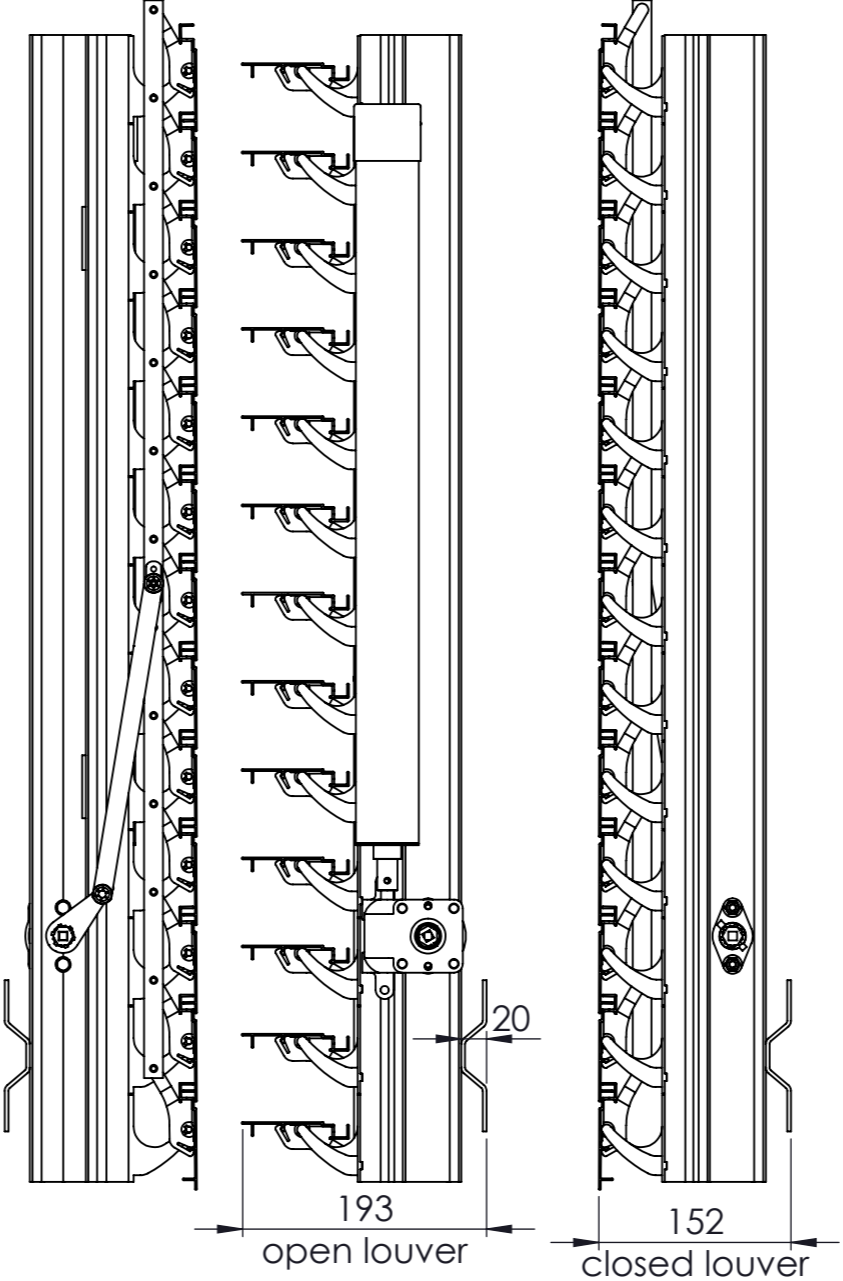

88E scale 1:6

Rackarm 35 mm

Rackarm 80 mm

Rackarm 98 mm

©This drawing is the sole property of Sunshield and shall not be copied, duplicated, transmitted or used in any manner without written consent of Sunshield

[www.sunshieldglobal.com](http://www.sunshieldglobal.com)

US PROJECTION

DRAWING NUMBER

88E Louver

SHEET SIZE

1:1 A3

**SUNSHIELD**  
UNIQUE LOUVERS