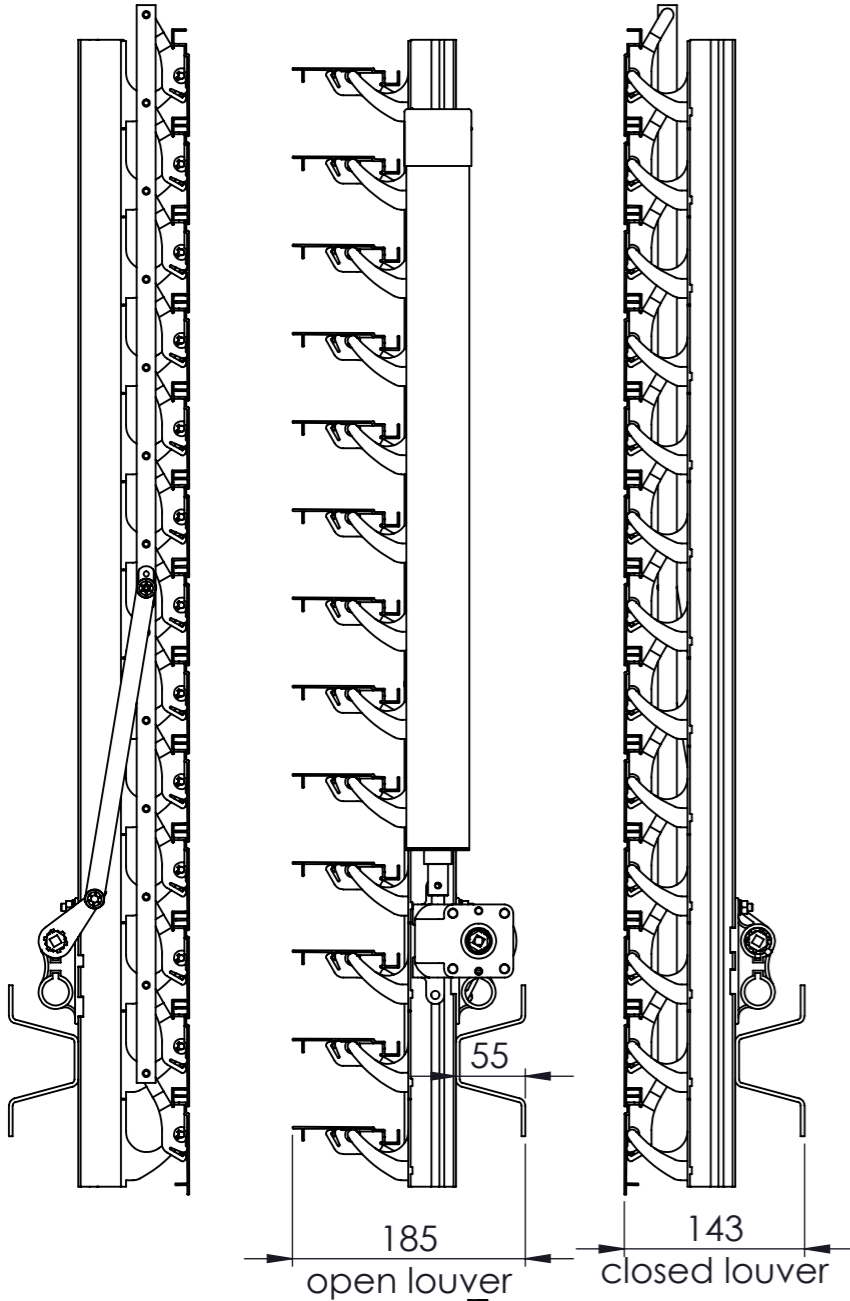

88E scale 1:6

Rackarm 35 mm

Rackarm 80 mm

Rackarm 98 mm

©This drawing is the sole property of Sunshield and shall not be copied, duplicated, transmitted or used in any manner without written consent of Sunshield

[www.sunshieldglobal.com](http://www.sunshieldglobal.com)

US PROJECTION

DRAWING NUMBER

88E Louver

SHEET SIZE

1:1 A3

**SUNSHIELD**  
UNIQUE LOUVERS