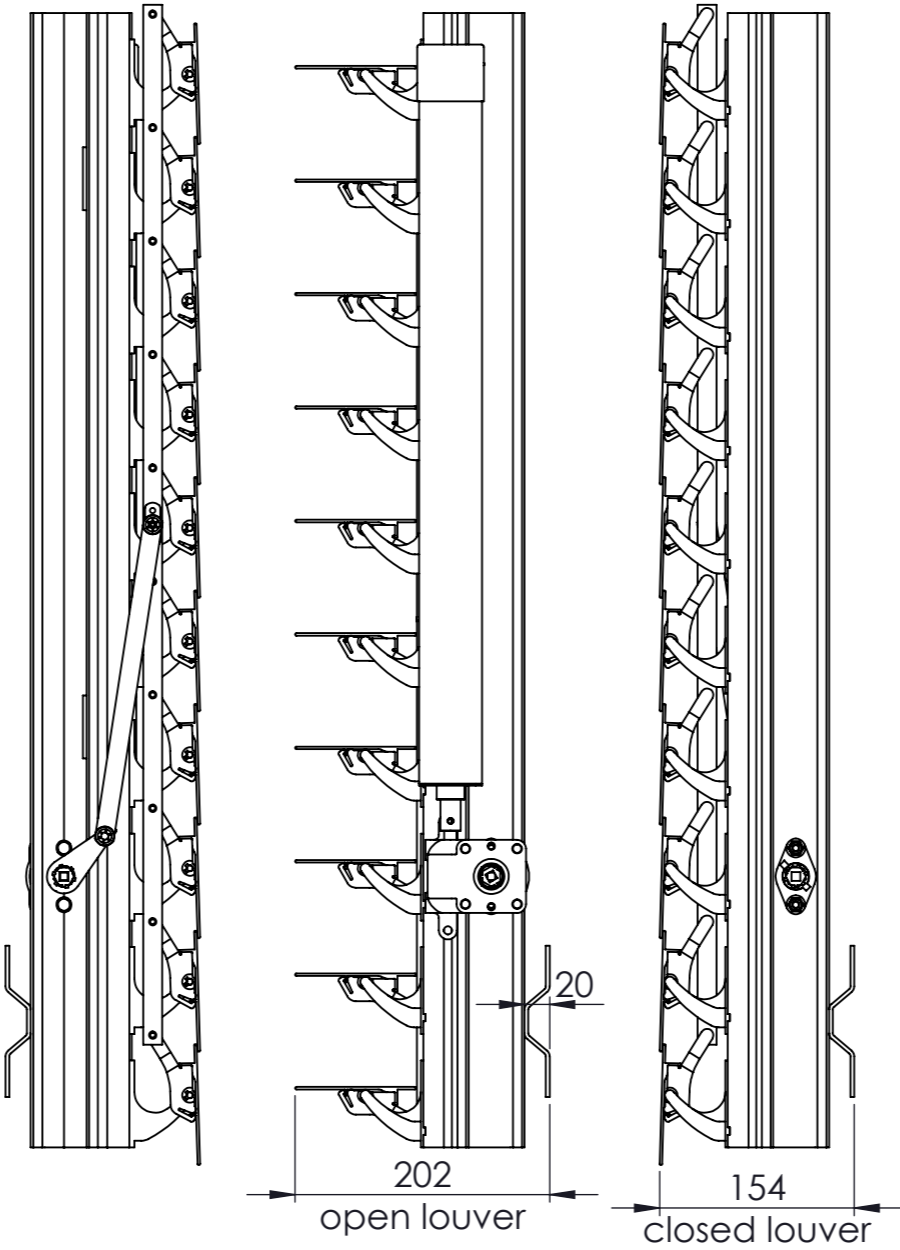

96E scale 1:6

Rackarm 35 mm

Rackarm 80 mm

Rackarm 98 mm

©This drawing is the sole property of Sunshield and shall not be copied, duplicated, transmitted or used in any manner without written consent of Sunshield

www.sunshieldglobal.com

DRAWING NUMBER	SHEET	SIZE
96E Louver	1:1	A3