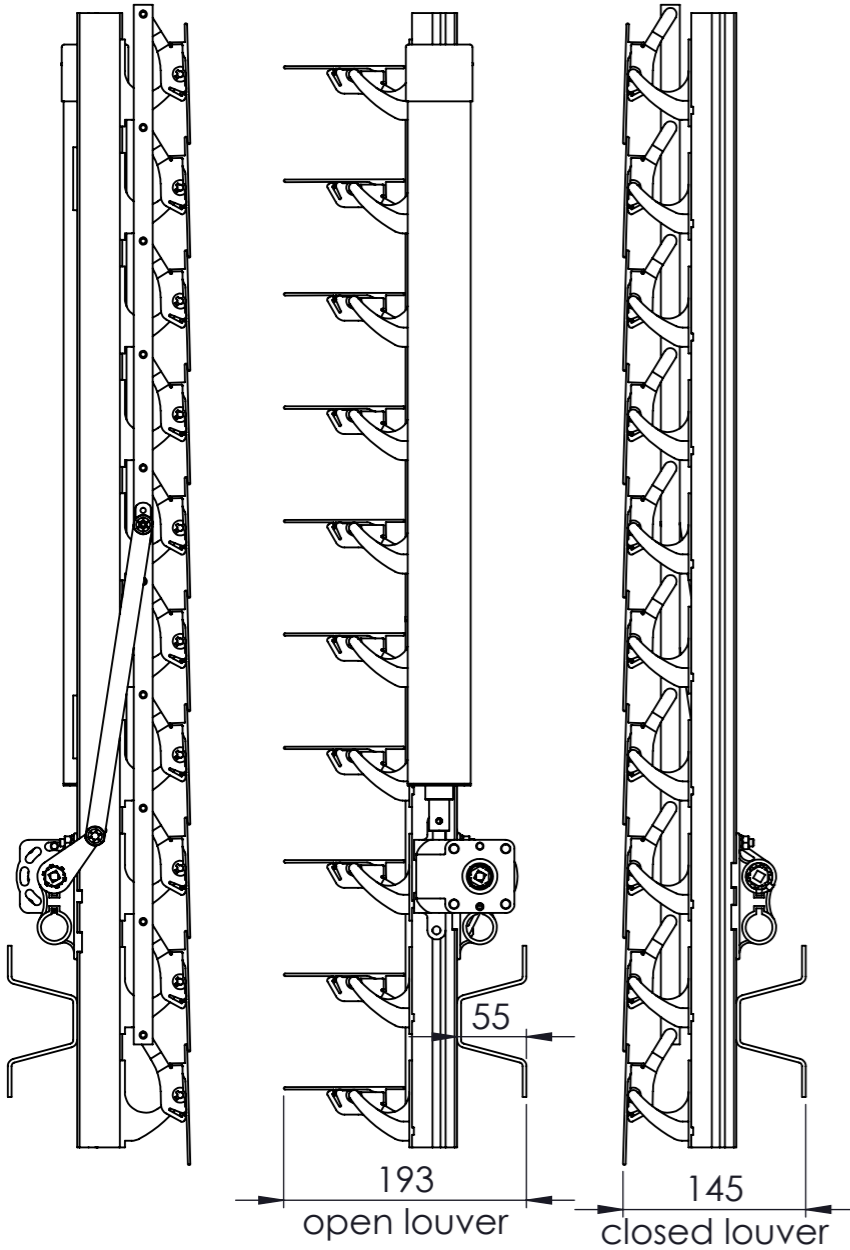

96E scale 1:6

Rackarm 35 mm

Rackarm 80 mm

Rackarm 98 mm

©This drawing is the sole property of Sunshield and shall not be copied, duplicated, transmitted or used in any manner without written consent of Sunshield

www.sunshieldglobal.com

DRAWING NUMBER	SHEET	SIZE
96E Louver	1:1	A3