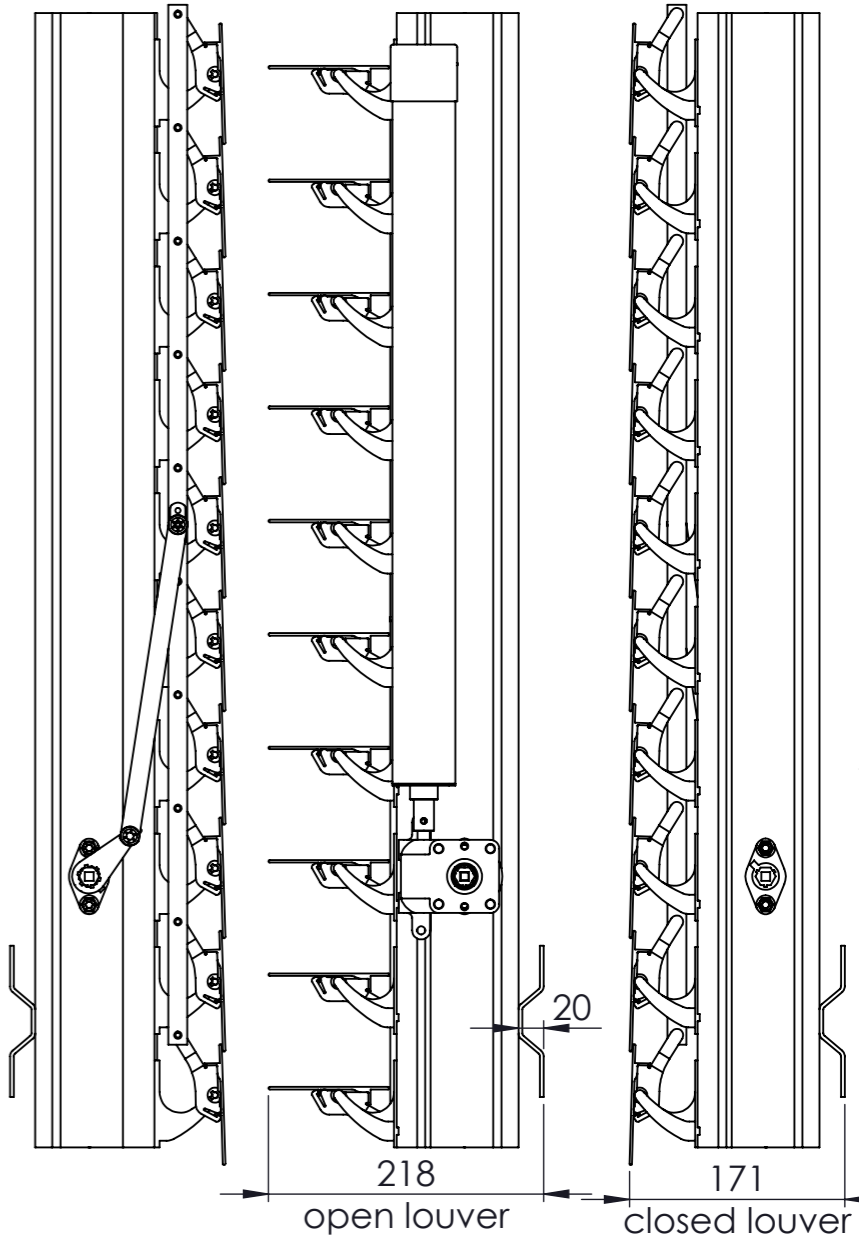

96E scale 1:6

Rackarm 35 mm

Rackarm 80 mm

Rackarm 98 mm

©This drawing is the sole property of Sunshield and shall not be copied, duplicated, transmitted or used in any manner without written consent of Sunshield

www.sunshieldglobal.com

DRAWING NUMBER	SHEET	SIZE
96E Louver	1:1	A3