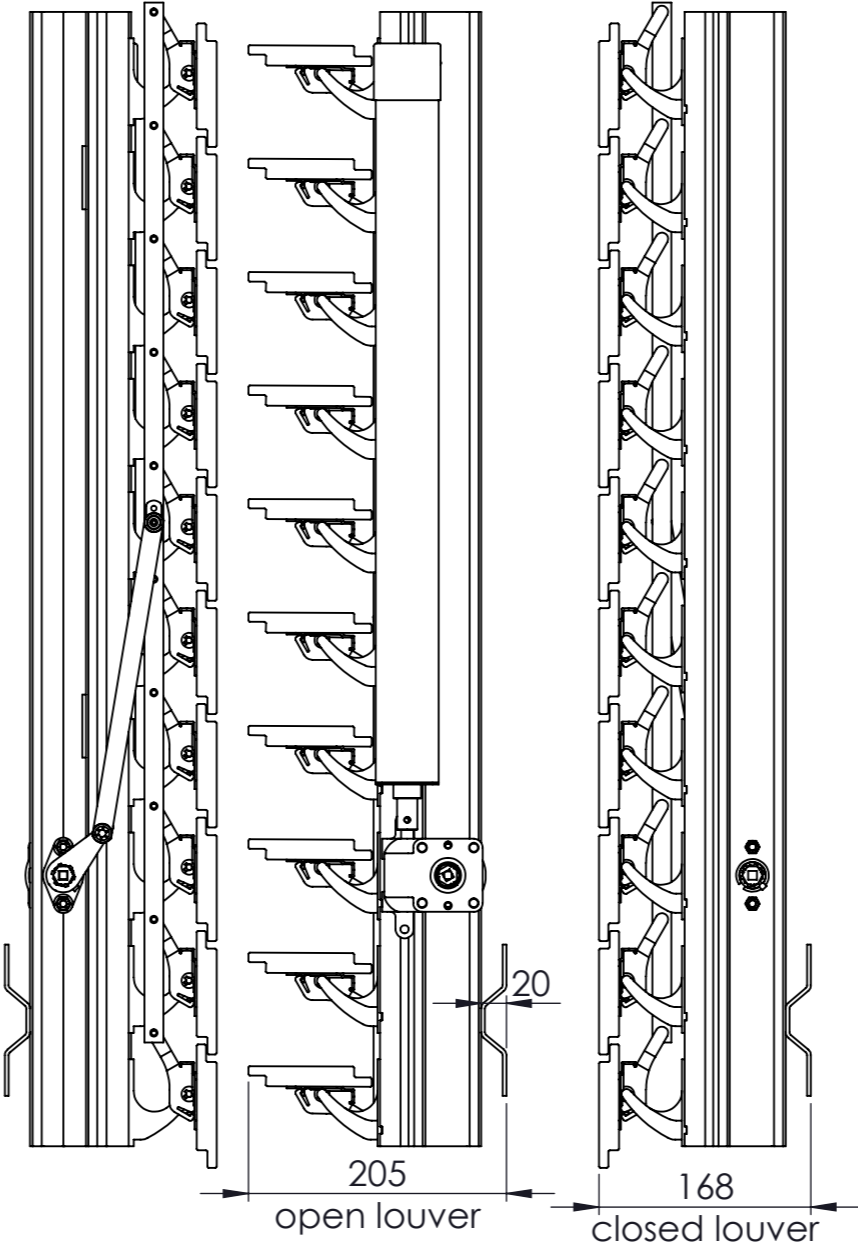

98W scale 1:6

Rackarm 35 mm

Rackarm 80 mm

Rackarm 98 mm

©This drawing is the sole property of Sunshield and shall not be copied, duplicated, transmitted or used in any manner without written consent of Sunshield

[www.sunshieldglobal.com](http://www.sunshieldglobal.com)

US PROJECTION

DRAWING NUMBER  
98W Louver

SHEET SIZE  
1:1 A3

**SUNSHIELD**  
UNIQUE LOUVERS