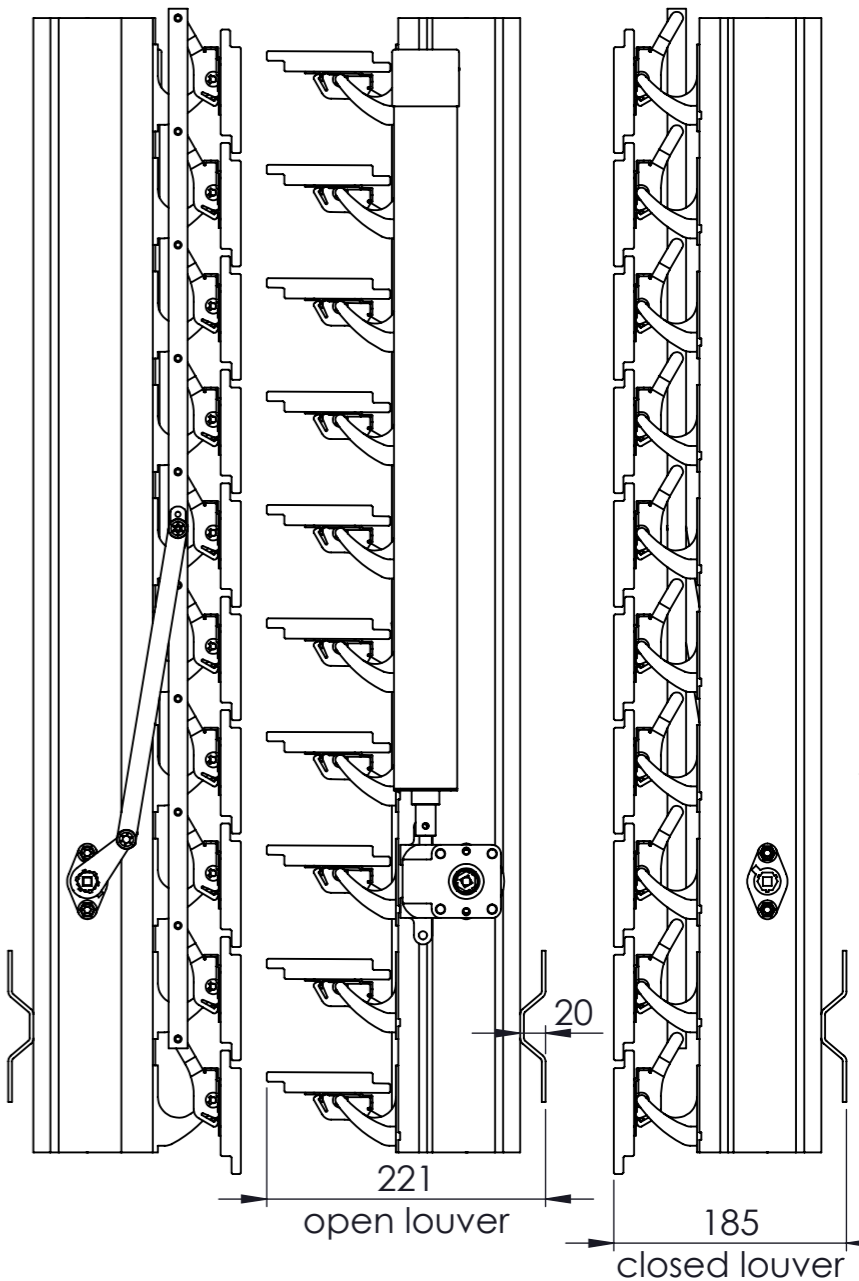

98W scale 1:6

Rackarm 35 mm

Rackarm 80 mm

Rackarm 98 mm

©This drawing is the sole property of Sunshield and shall not be copied, duplicated, transmitted or used in any manner without written consent of Sunshield

[www.sunshieldglobal.com](http://www.sunshieldglobal.com)

US PROJECTION

DRAWING NUMBER  
98W Louver

SHEET SIZE  
1:1 A3

**SUNSHIELD**  
UNIQUE LOUVERS