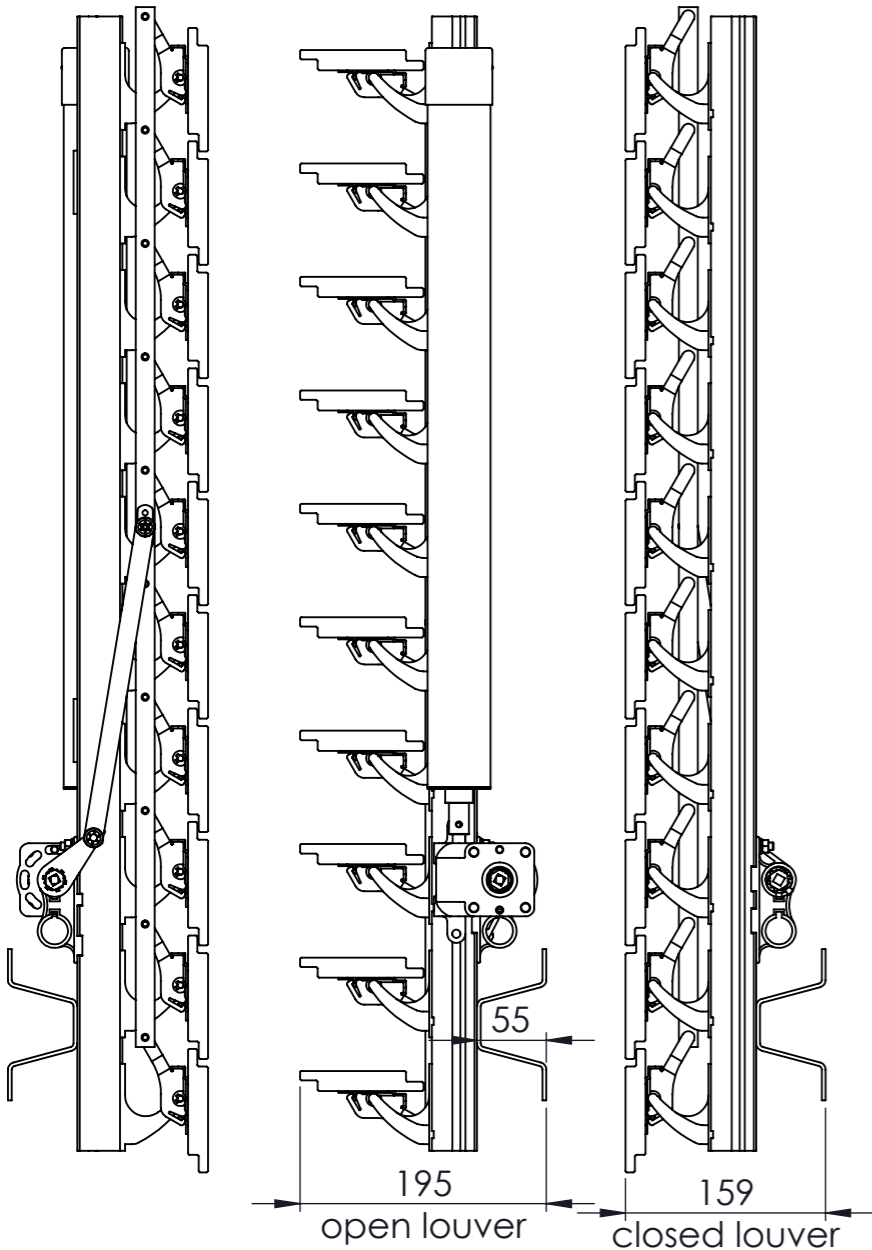

98W scale 1:6

Rackarm 35 mm

Rackarm 80 mm

Rackarm 98 mm

©This drawing is the sole property of Sunshield and shall not be copied, duplicated, transmitted or used in any manner without written consent of Sunshield

[www.sunshieldglobal.com](http://www.sunshieldglobal.com)

US PROJECTION

DRAWING NUMBER  
98W Louver

SHEET SIZE  
1:1 A3

**SUNSHIELD**  
UNIQUE LOUVERS