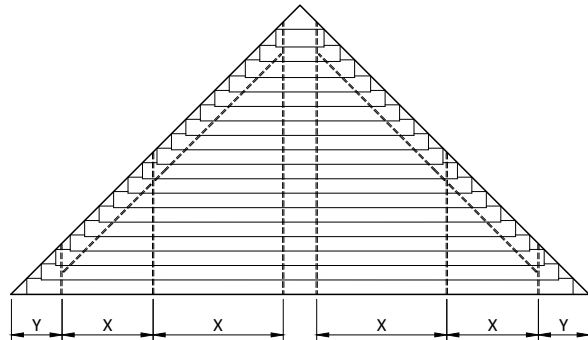

98x16mm wood louvers

available colors & quality: **Sunshield 98W Western Red Cedar (WRC)**

western red cedar

	
width	W
length / drop / height	L
rack arm distance	X
slat side overhang	Y
support distance	Z
standard rack arm	35 mm
heavy duty rack arm	80 mm
box rack arm	100 mm
number of rack arms	R

INTERNAL
max. 20m ²
max. 130 cm
max. 30 cm
max. 180 cm
max. 300 cm
max. 420 cm
minimum # rack arms
-190 cm = 2 pcs
191-320 cm = 3 pcs
321-360 cm = 4 pcs

EXTERNAL
max. 18m ²
max. 120 cm
max. 30 cm
max. 150 cm
max. 280 cm
max. 350 cm
minimum # rack arms
-180 cm = 2 pcs
181-300 cm = 3 pcs
301-360 cm = 4 pcs

Larger systems than max* can be calculated and designed by Sunshield.