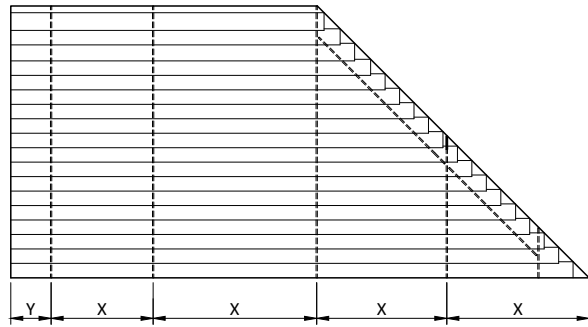

98x16mm wood louvers

available colors & quality: **Sunshield 98W Western Red Cedar (WRC)**

western red cedar

	
width	W
length / drop / height	L
rack arm distance	X
slat side overhang	Y
support distance	Z
standard rack arm	35 mm
heavy duty rack arm	80 mm
box rack arm	100 mm
number of rack arms	R

INTERNAL
max. 20m ²
max. 130 cm
max. 30 cm
max. 180 cm
max. 300 cm
max. 420 cm
minimum # rack arms
-190 cm = 2 pcs
191-320 cm = 3 pcs
321-360 cm = 4 pcs

EXTERNAL
max. 18m ²
max. 120 cm
max. 30 cm
max. 150 cm
max. 280 cm
max. 350 cm
minimum # rack arms
-180 cm = 2 pcs
181-300 cm = 3 pcs
301-360 cm = 4 pcs