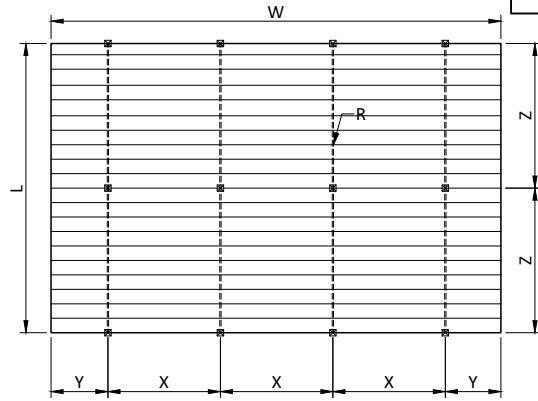

98x16mm wood louvers

available colors & quality: **Sunshield 98W Western Red Cedar (WRC)**

western red cedar

	
width	W
length / drop / height	L
rack arm distance	X
slat side overhang	Y
support distance	Z
standard rack arm	35 mm
heavy duty rack arm	80 mm
box rack arm	100 mm
number of rack arms	R

INTERNAL
max. 20m ²
max. 130 cm
max. 30 cm
max. 180 cm
max. 300 cm
max. 420 cm
minimum # rack arms
-190 cm = 2 pcs
191-320 cm = 3 pcs
321-360 cm = 4 pcs

EXTERNAL
max. 18m ²
max. 120 cm
max. 30 cm
max. 150 cm
max. 280 cm
max. 350 cm
minimum # rack arms
-180 cm = 2 pcs
181-300 cm = 3 pcs
301-360 cm = 4 pcs

Larger systems than max* can be calculated and designed by Sunshield.