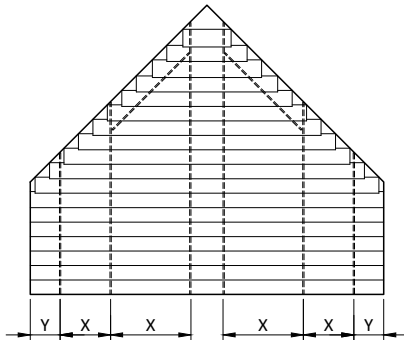

98x16mm wood louvers

available colors & quality: **Sunshield 98W Western Red Cedar (WRC)**

western red cedar

	
width	W
length / drop / height	L
rack arm distance	X
slat side overhang	Y
support distance	Z
standard rack arm	35 mm
heavy duty rack arm	80 mm
box rack arm	100 mm
number of rack arms	R

INTERNAL
max. 20m ²
max. 130 cm
max. 30 cm
max. 180 cm
max. 300 cm
max. 420 cm
minimum # rack arms
-190 cm = 2 pcs
191-320 cm = 3 pcs
321-360 cm = 4 pcs

EXTERNAL
max. 18m ²
max. 120 cm
max. 30 cm
max. 150 cm
max. 280 cm
max. 350 cm
minimum # rack arms
-180 cm = 2 pcs
181-300 cm = 3 pcs
301-360 cm = 4 pcs

Larger systems than max* can be calculated and designed by Sunshield.