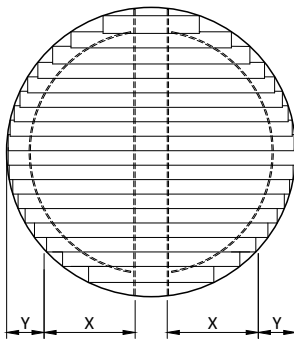

98x16mm wood louvers

available colors & quality: **Sunshield 98W Western Red Cedar (WRC)**

western red cedar

	
width	W
length / drop / height	L
rack arm distance	X
slat side overhang	Y
support distance	Z
standard rack arm	35 mm
heavy duty rack arm	80 mm
box rack arm	100 mm
number of rack arms	R

INTERNAL
max. 20m ²
max. 130 cm
max. 30 cm
max. 180 cm
max. 300 cm
max. 420 cm
minimum # rack arms
-190 cm = 2 pcs
191-320 cm = 3 pcs
321-360 cm = 4 pcs

EXTERNAL
max. 18m ²
max. 120 cm
max. 30 cm
max. 150 cm
max. 280 cm
max. 350 cm
minimum # rack arms
-180 cm = 2 pcs
181-300 cm = 3 pcs
301-360 cm = 4 pcs