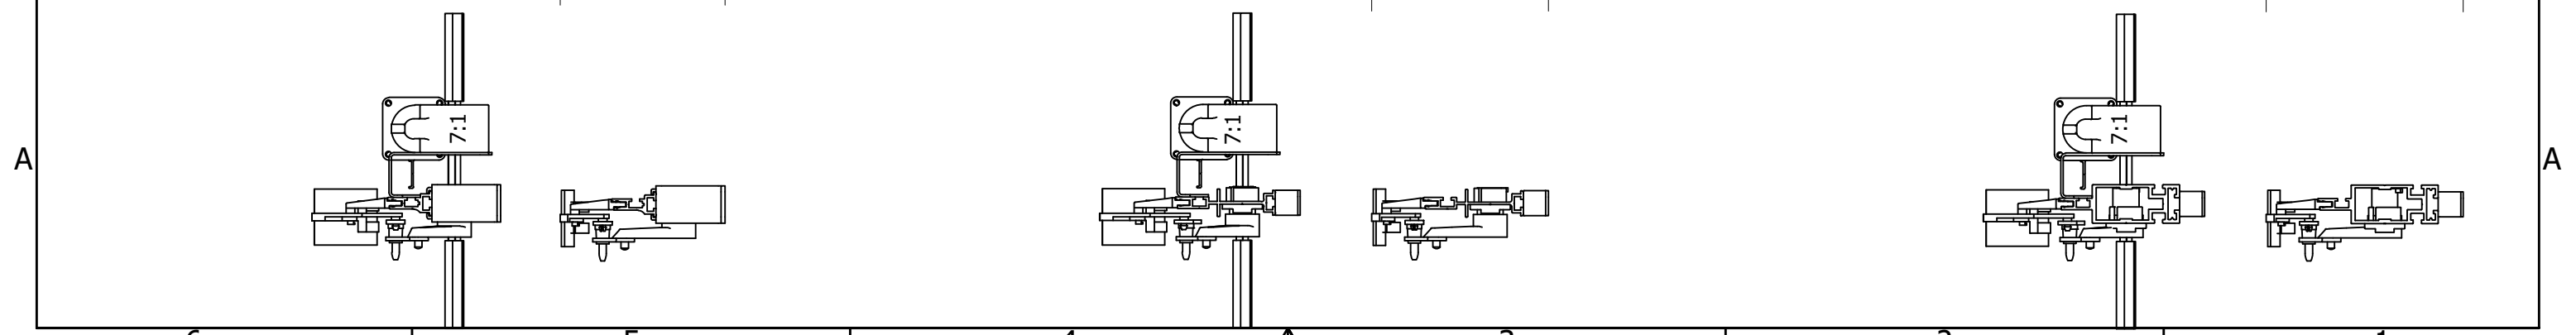

SUNSHIELD
UNIQUE LOUVER SYSTEMS

50W scale 1:5

Rackarm 35 mm

Rackarm 80 mm

Rackarm 98 mm

open louver 151 mm

closed louver 132 mm

open louver 160 mm

closed louver 141 mm

open louver 177 mm

closed louver 158 mm

6

1

5

1

4