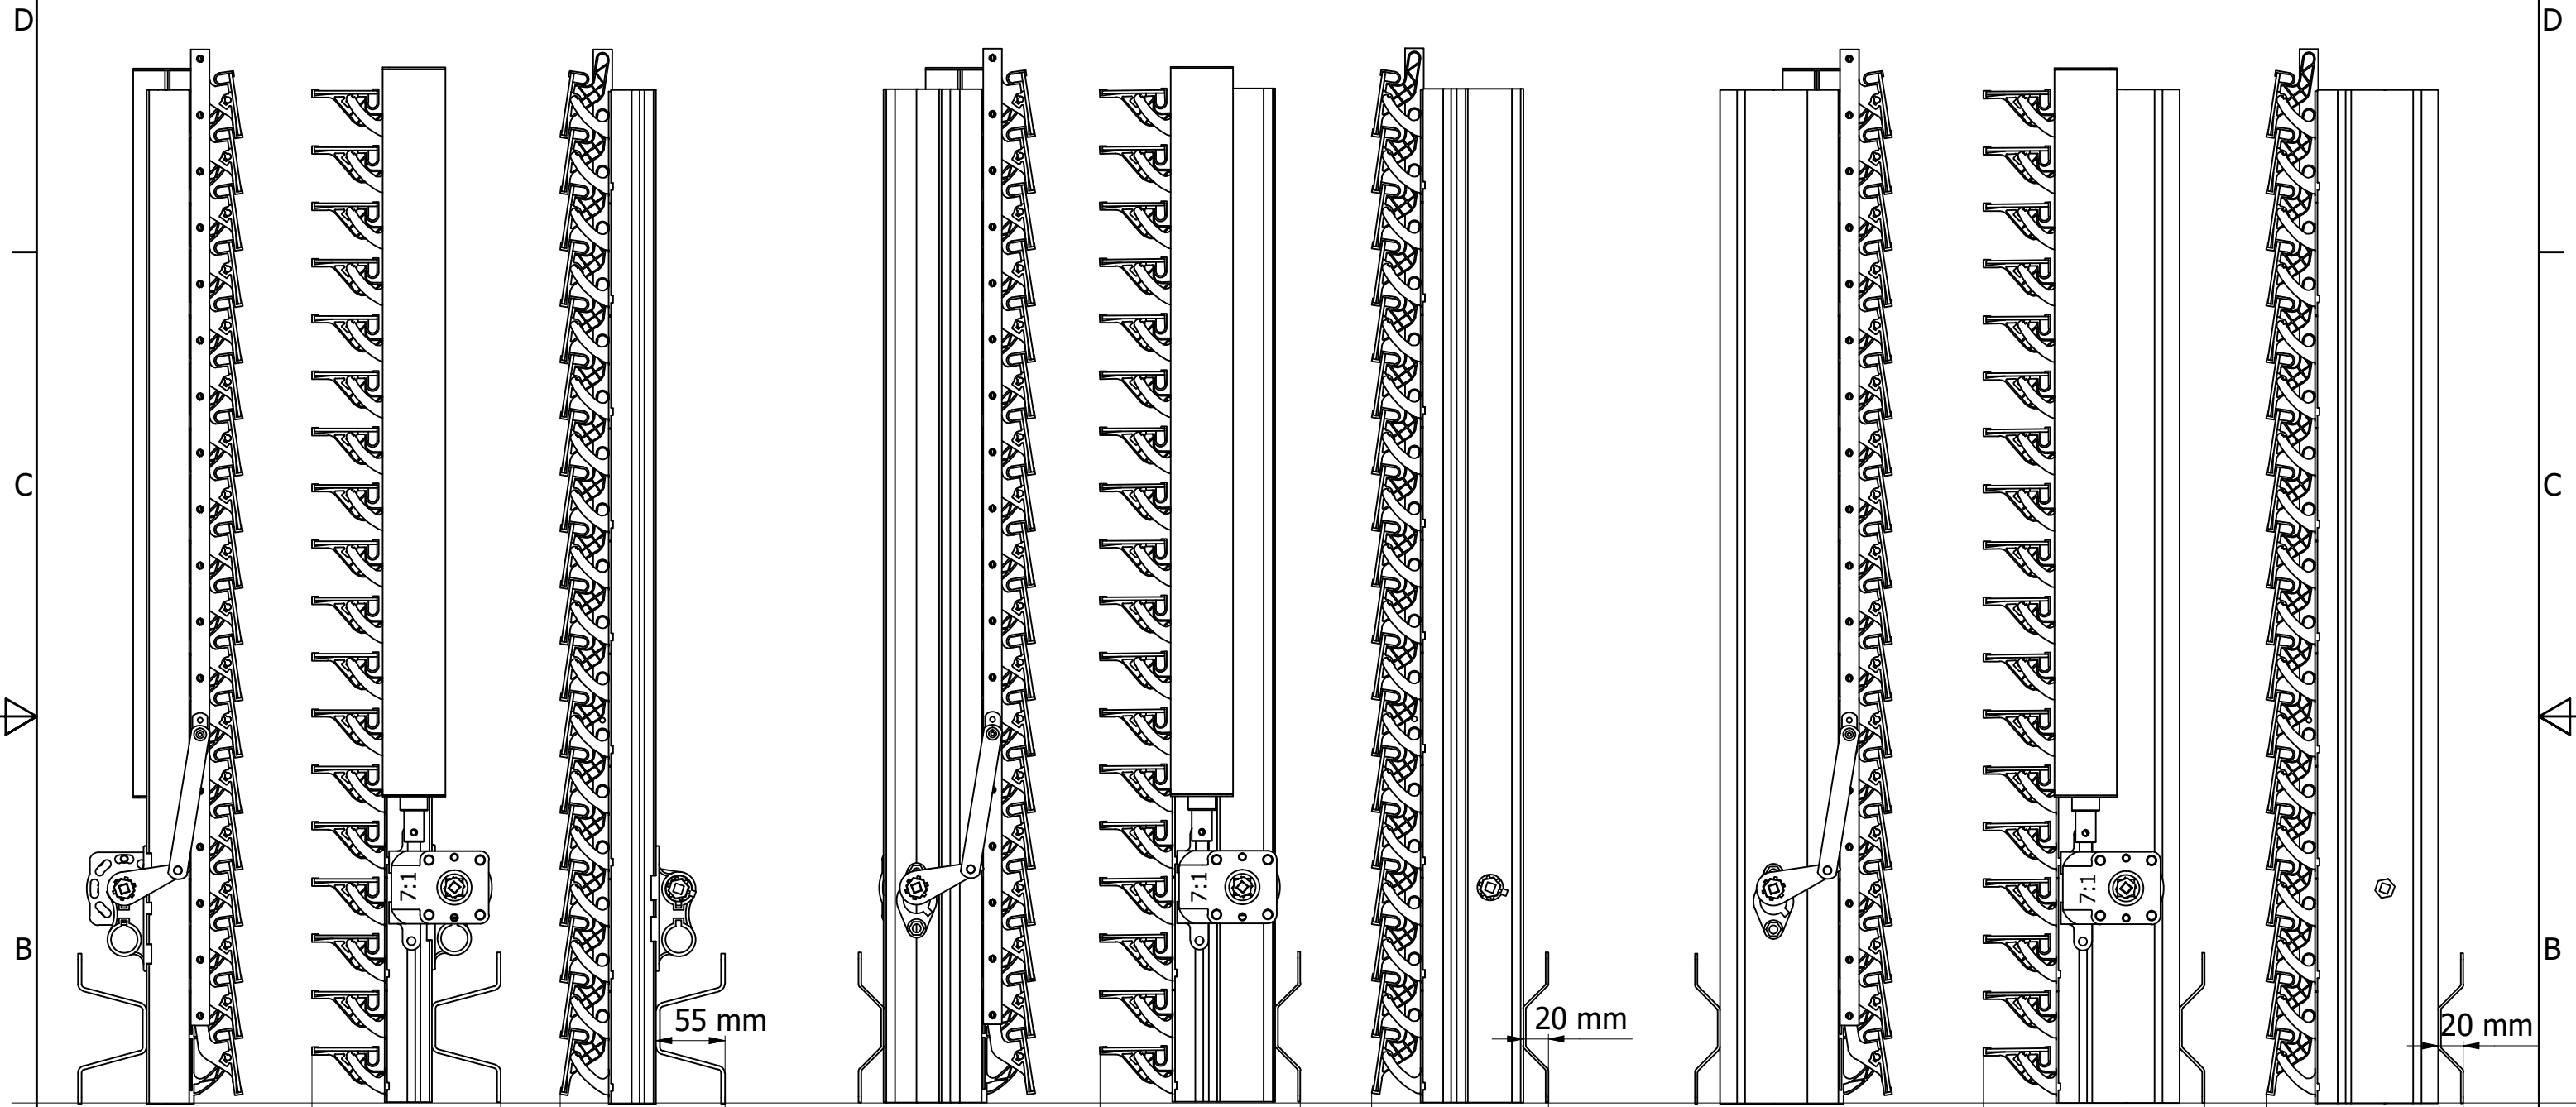

SUNSHIELD
UNIQUE LOUVER SYSTEMS

50W scale 1:5

Rackarm 35 mm

Rackarm 80 mm

Rackarm 98 mm

open louver 151 mm

closed louver 132 mm

open louver 160 mm

closed louver 141 mm

open louver 177 mm

closed louver 158 mm

6

1

5

1

4