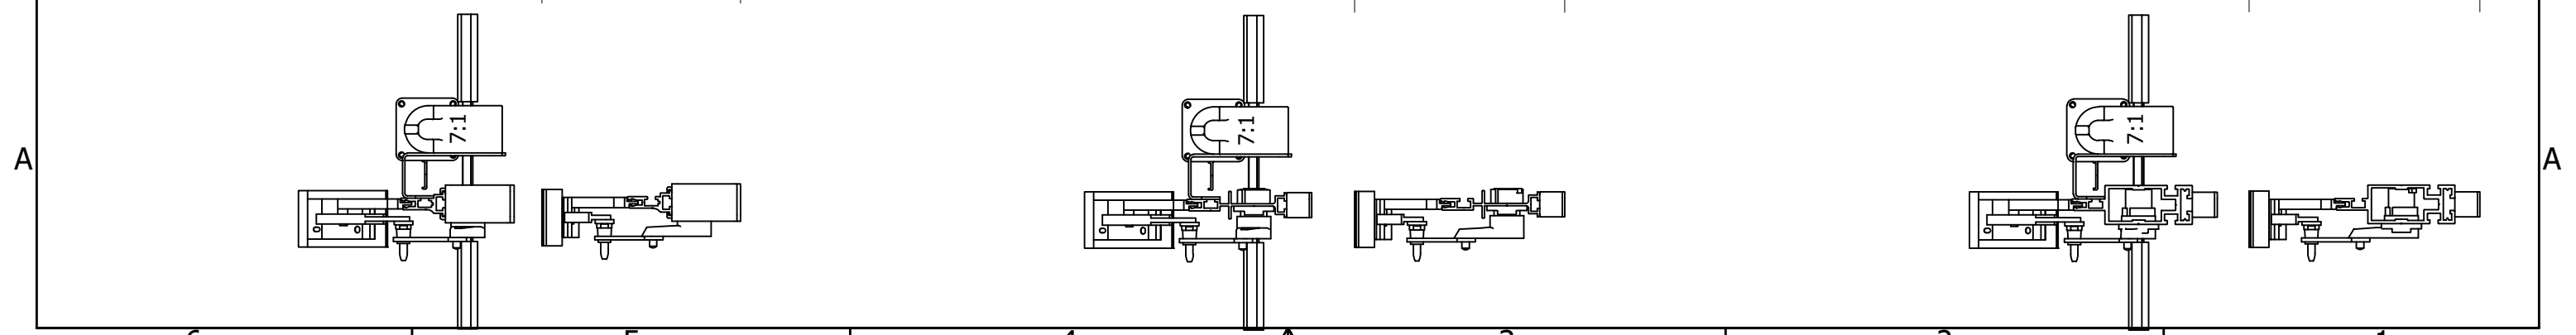

**SUNSHIELD**  
UNIQUE LOUVER SYSTEMS

68W scale 1:5

Rackarm 35 mm

Rackarm 80 mm

Rackarm 98 mm

open louver 172 mm

closed louver 159 mm

open louver 182 mm

closed louver 168 mm

open louver 198 mm

closed louver 185 mm

D

C

B

A

D