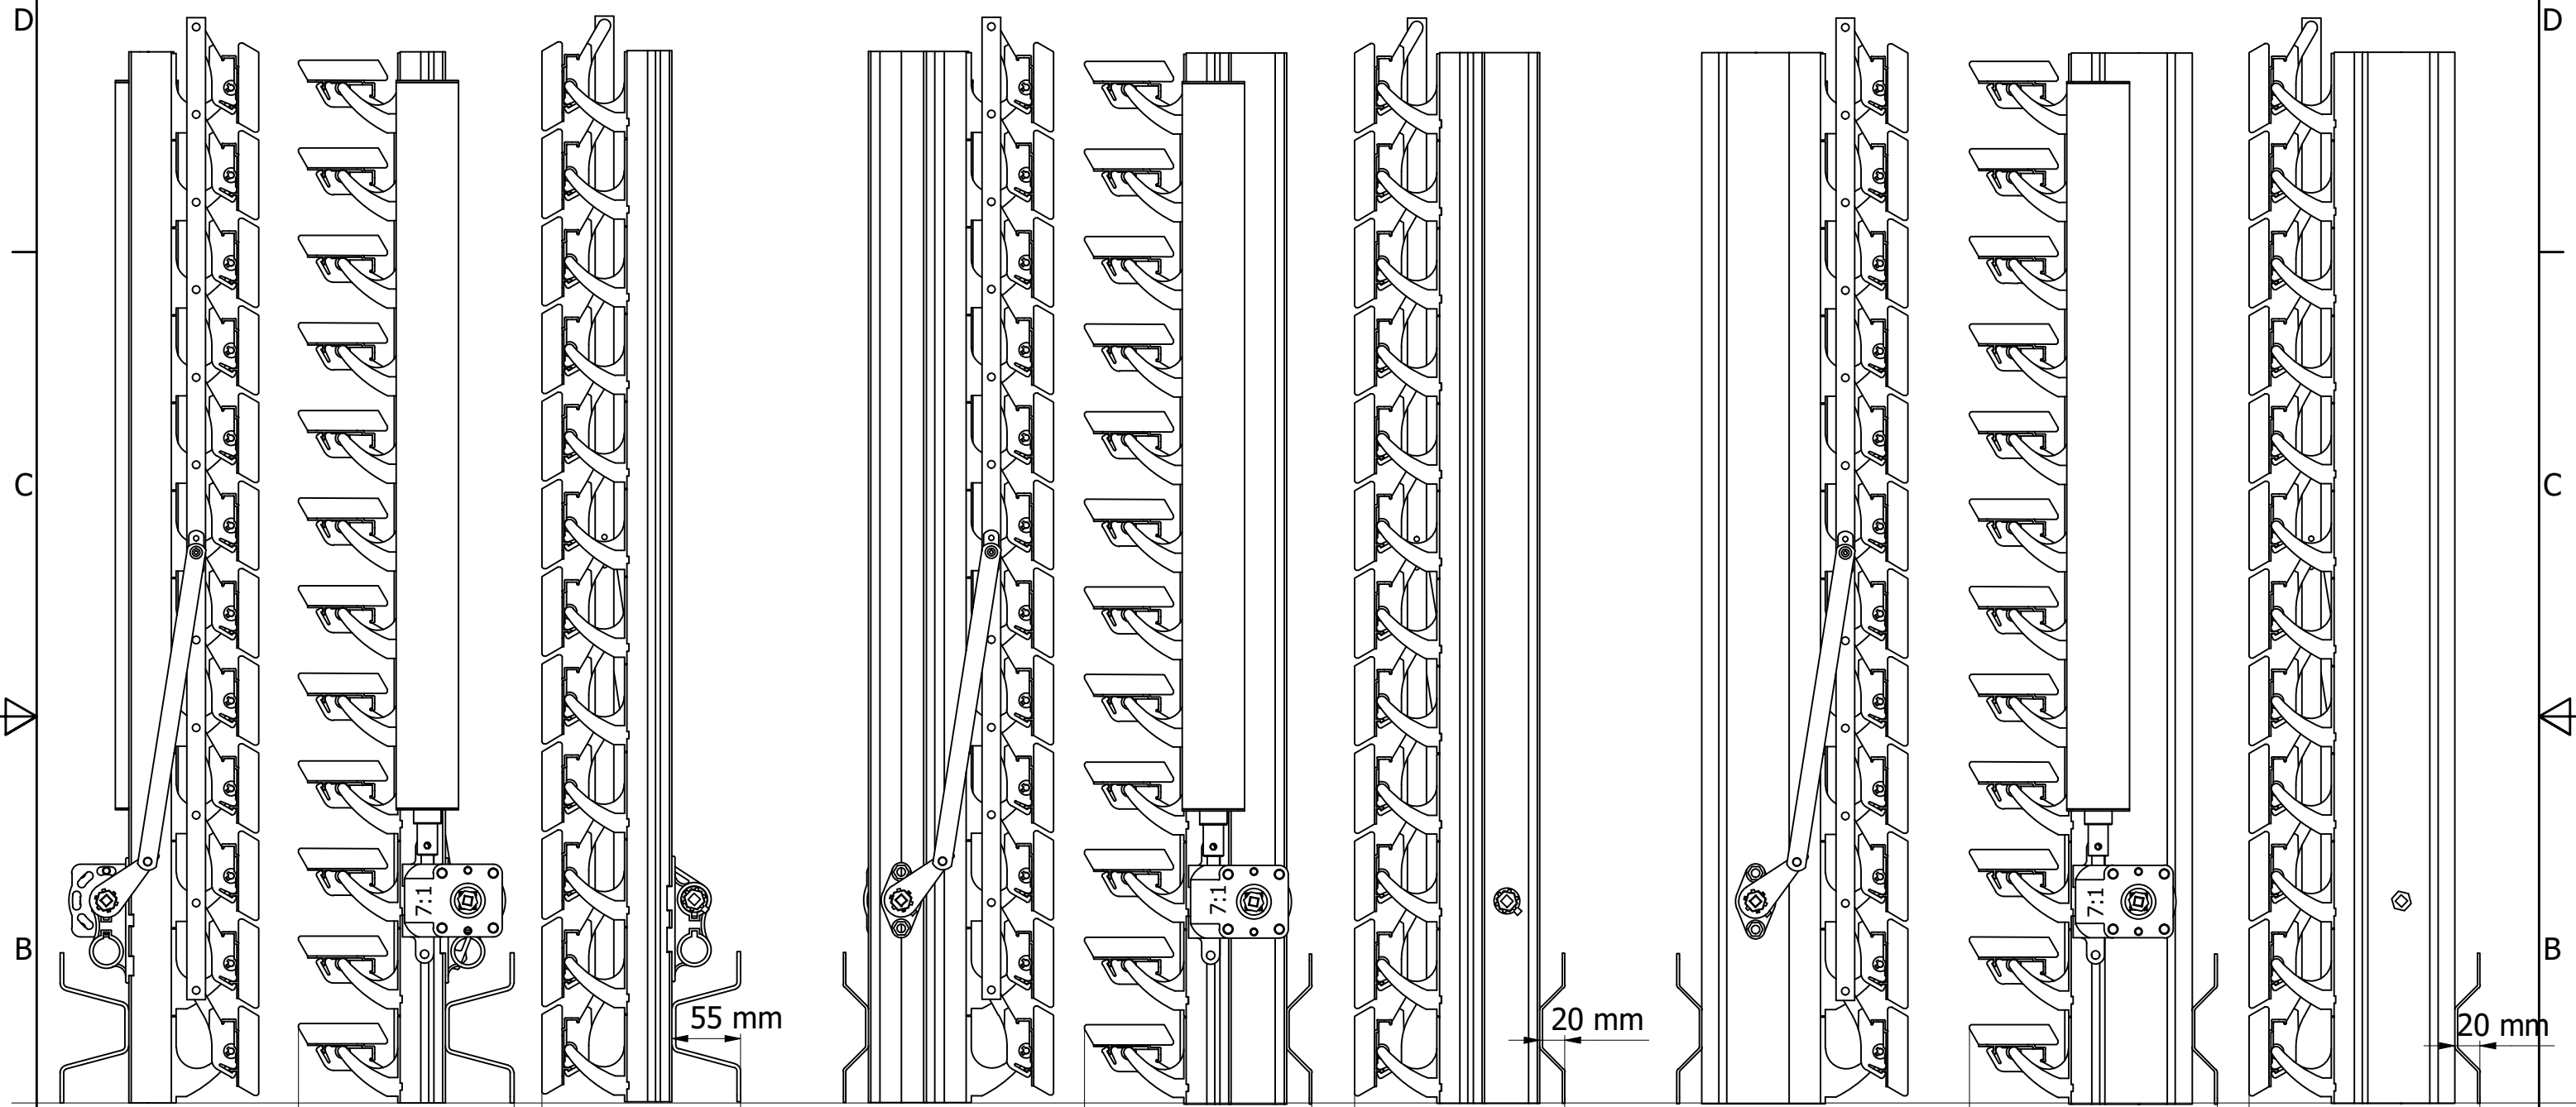

**SUNSHIELD**  
UNIQUE LOUVER SYSTEMS

68W scale 1:5

Rackarm 35 mm

Rackarm 80 mm

Rackarm 98 mm

open louver 172 mm

closed louver 159 mm

open louver 182 mm

closed louver 168 mm

open louver 198 mm

closed louver 185 mm

D

C

B

A

D