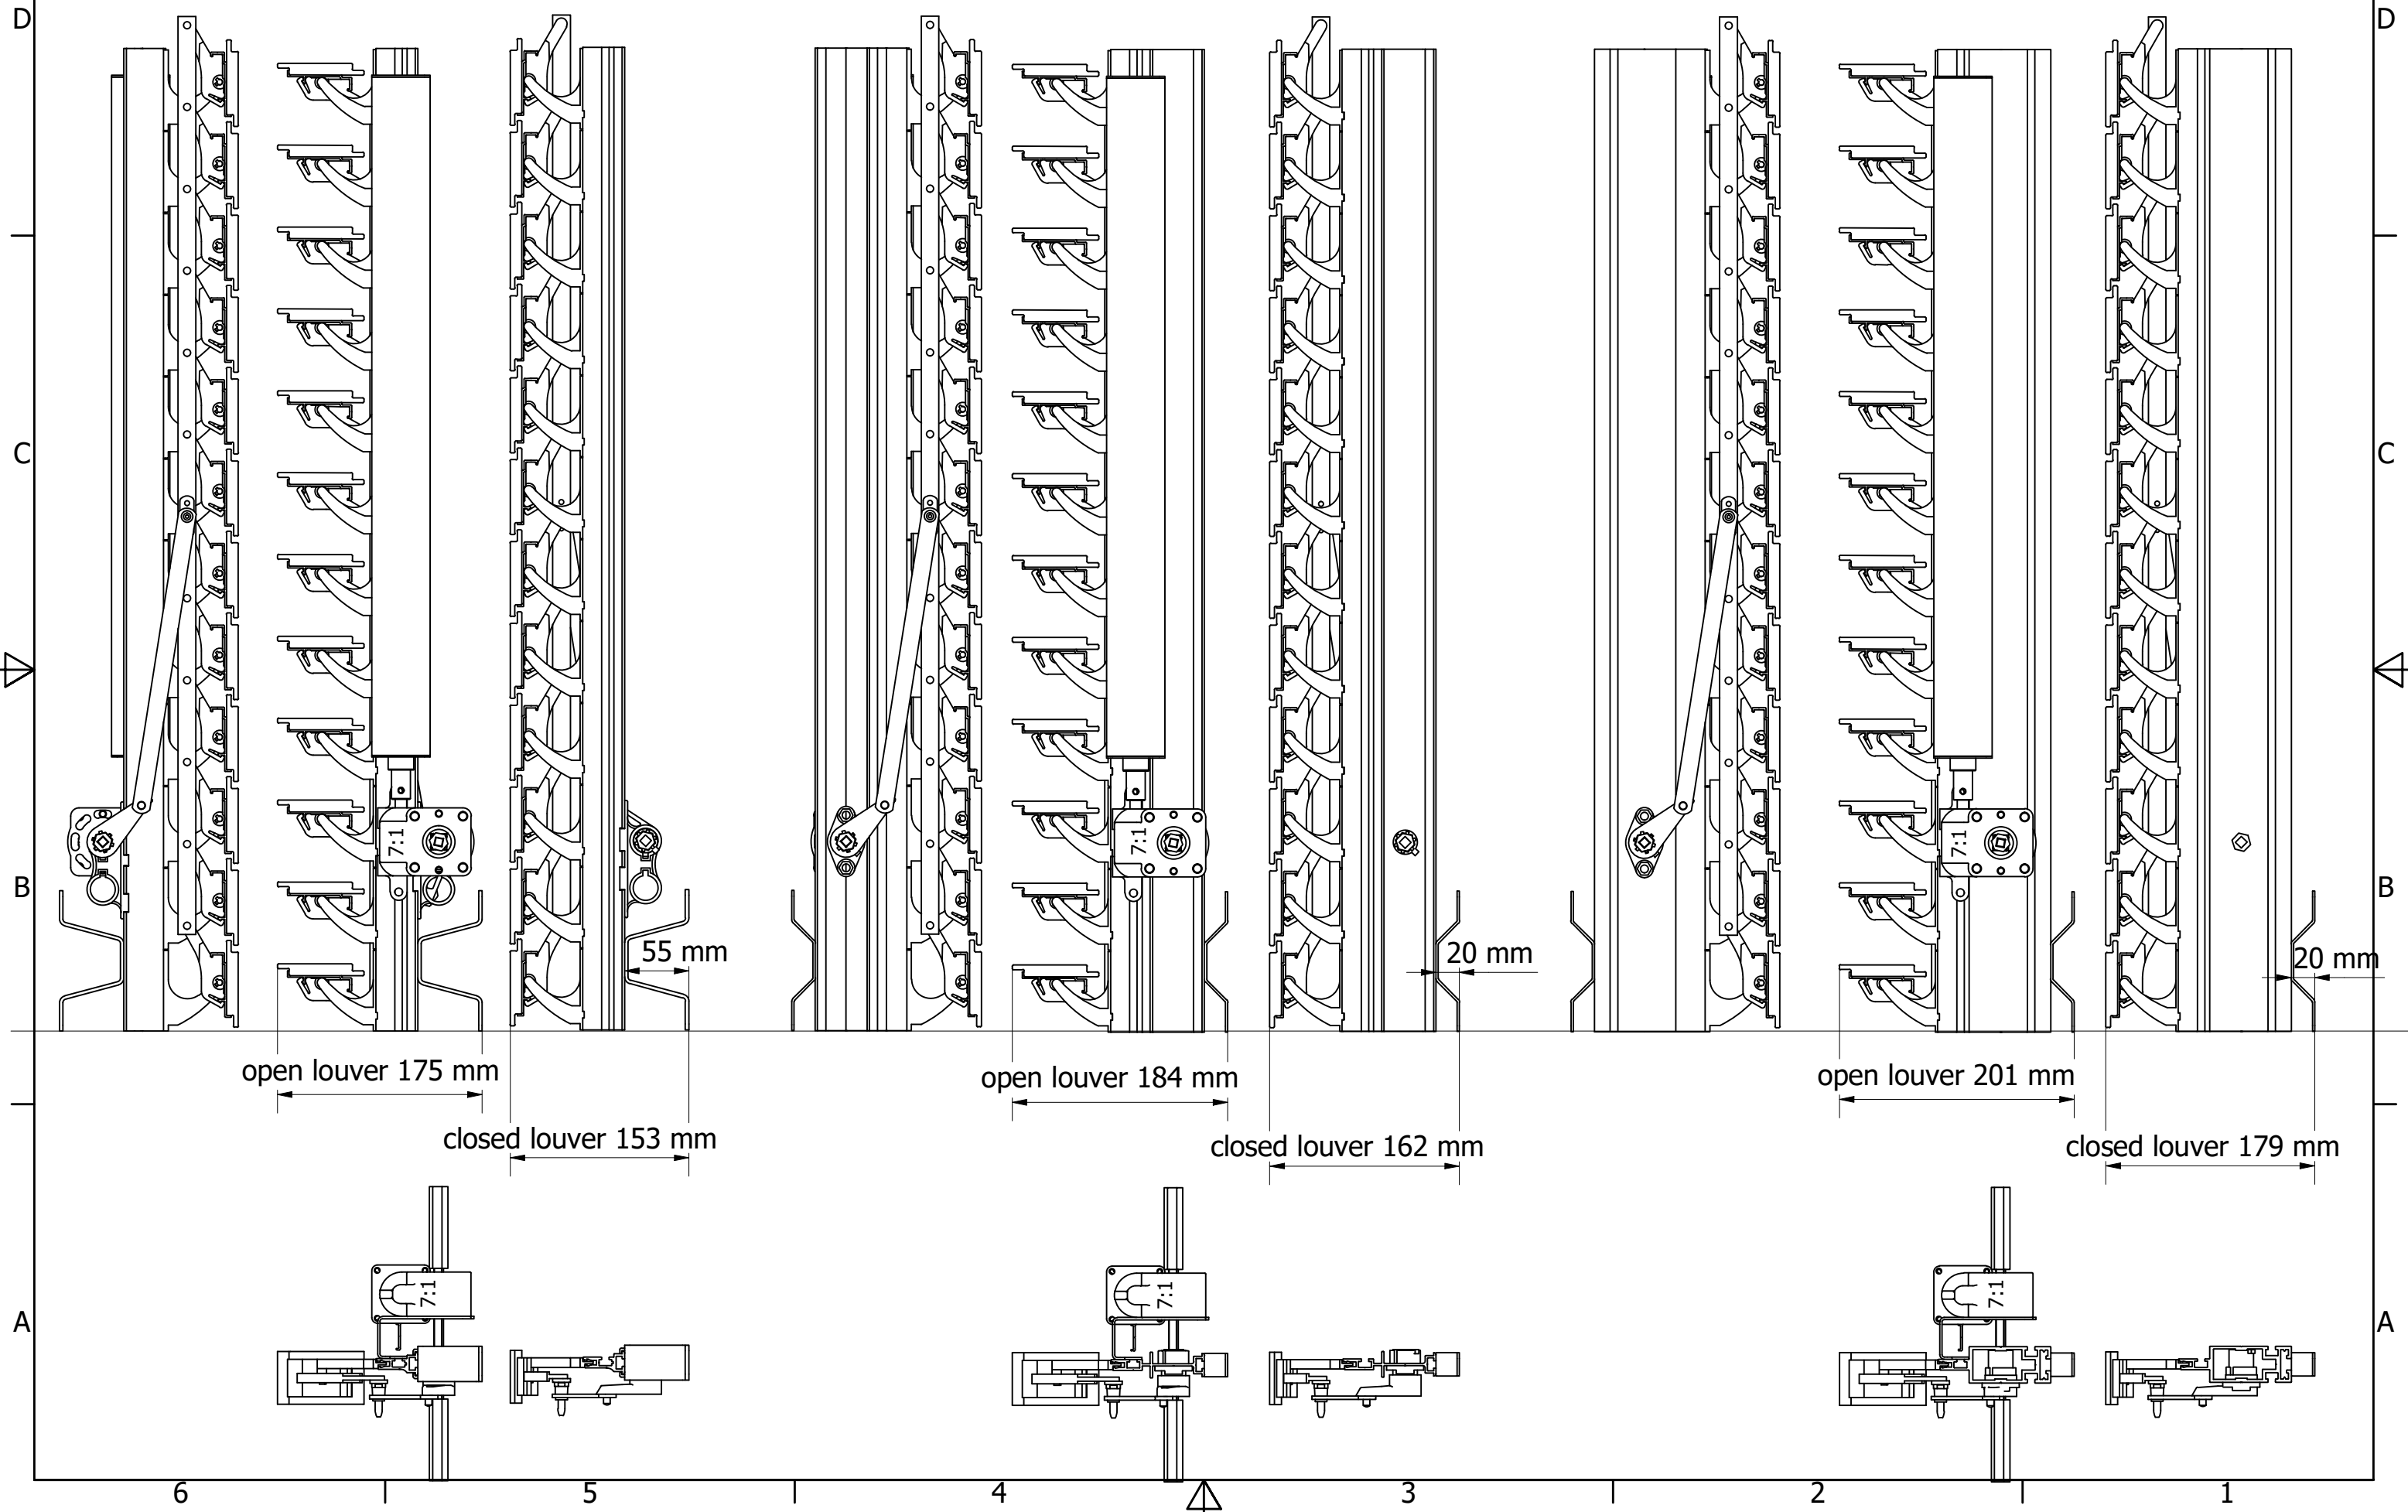

**SUNSHIELD**  
UNIQUE LOUVER SYSTEMS

74W scale 1:5

Rackarm 35 mm

Rackarm 80 mm

Rackarm 98 mm

open louver 175 mm

closed louver 153 mm

open louver 184 mm

closed louver 162 mm

open louver 201 mm

closed louver 179 mm

55 mm

20 mm

20 mm

7:1

7:1