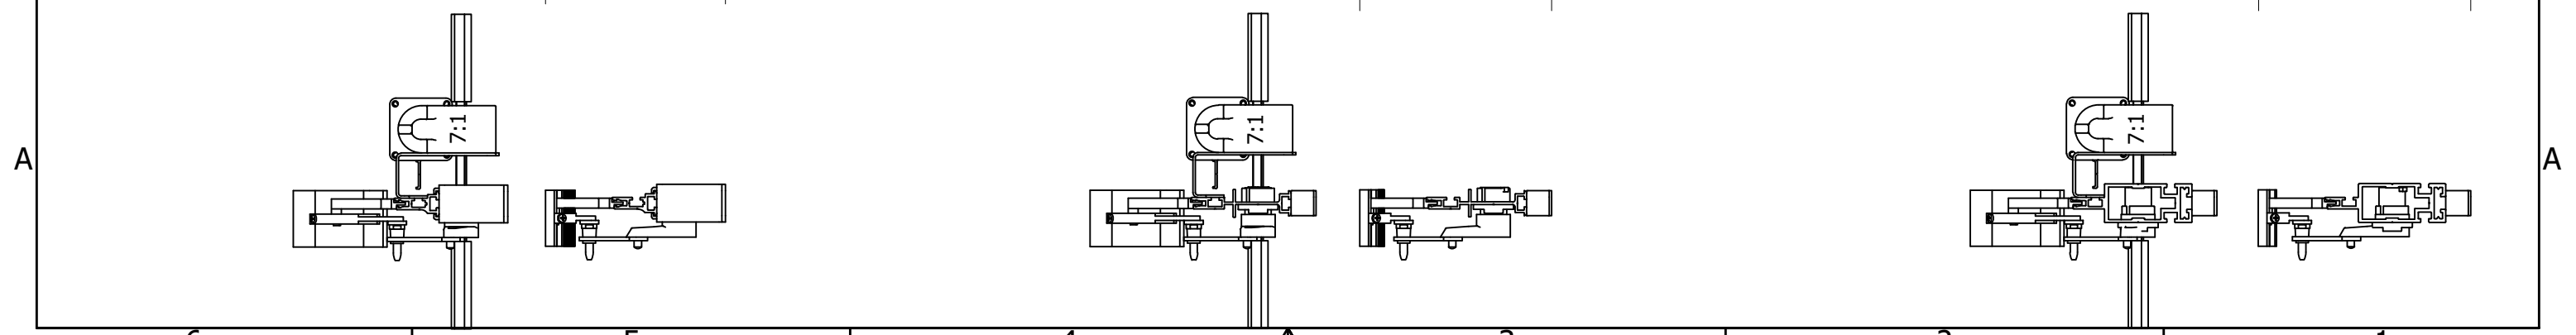

**SUNSHIELD**  
UNIQUE LOUVER SYSTEMS

**75E** scale 1:5

Rackarm 35 mm

Rackarm 80 mm

Rackarm 98 mm

open louver 171 mm

closed louver 144 mm

open louver 181 mm

closed louver 153 mm

open louver 197 mm

closed louver 170 mm

D

C

B

A

D