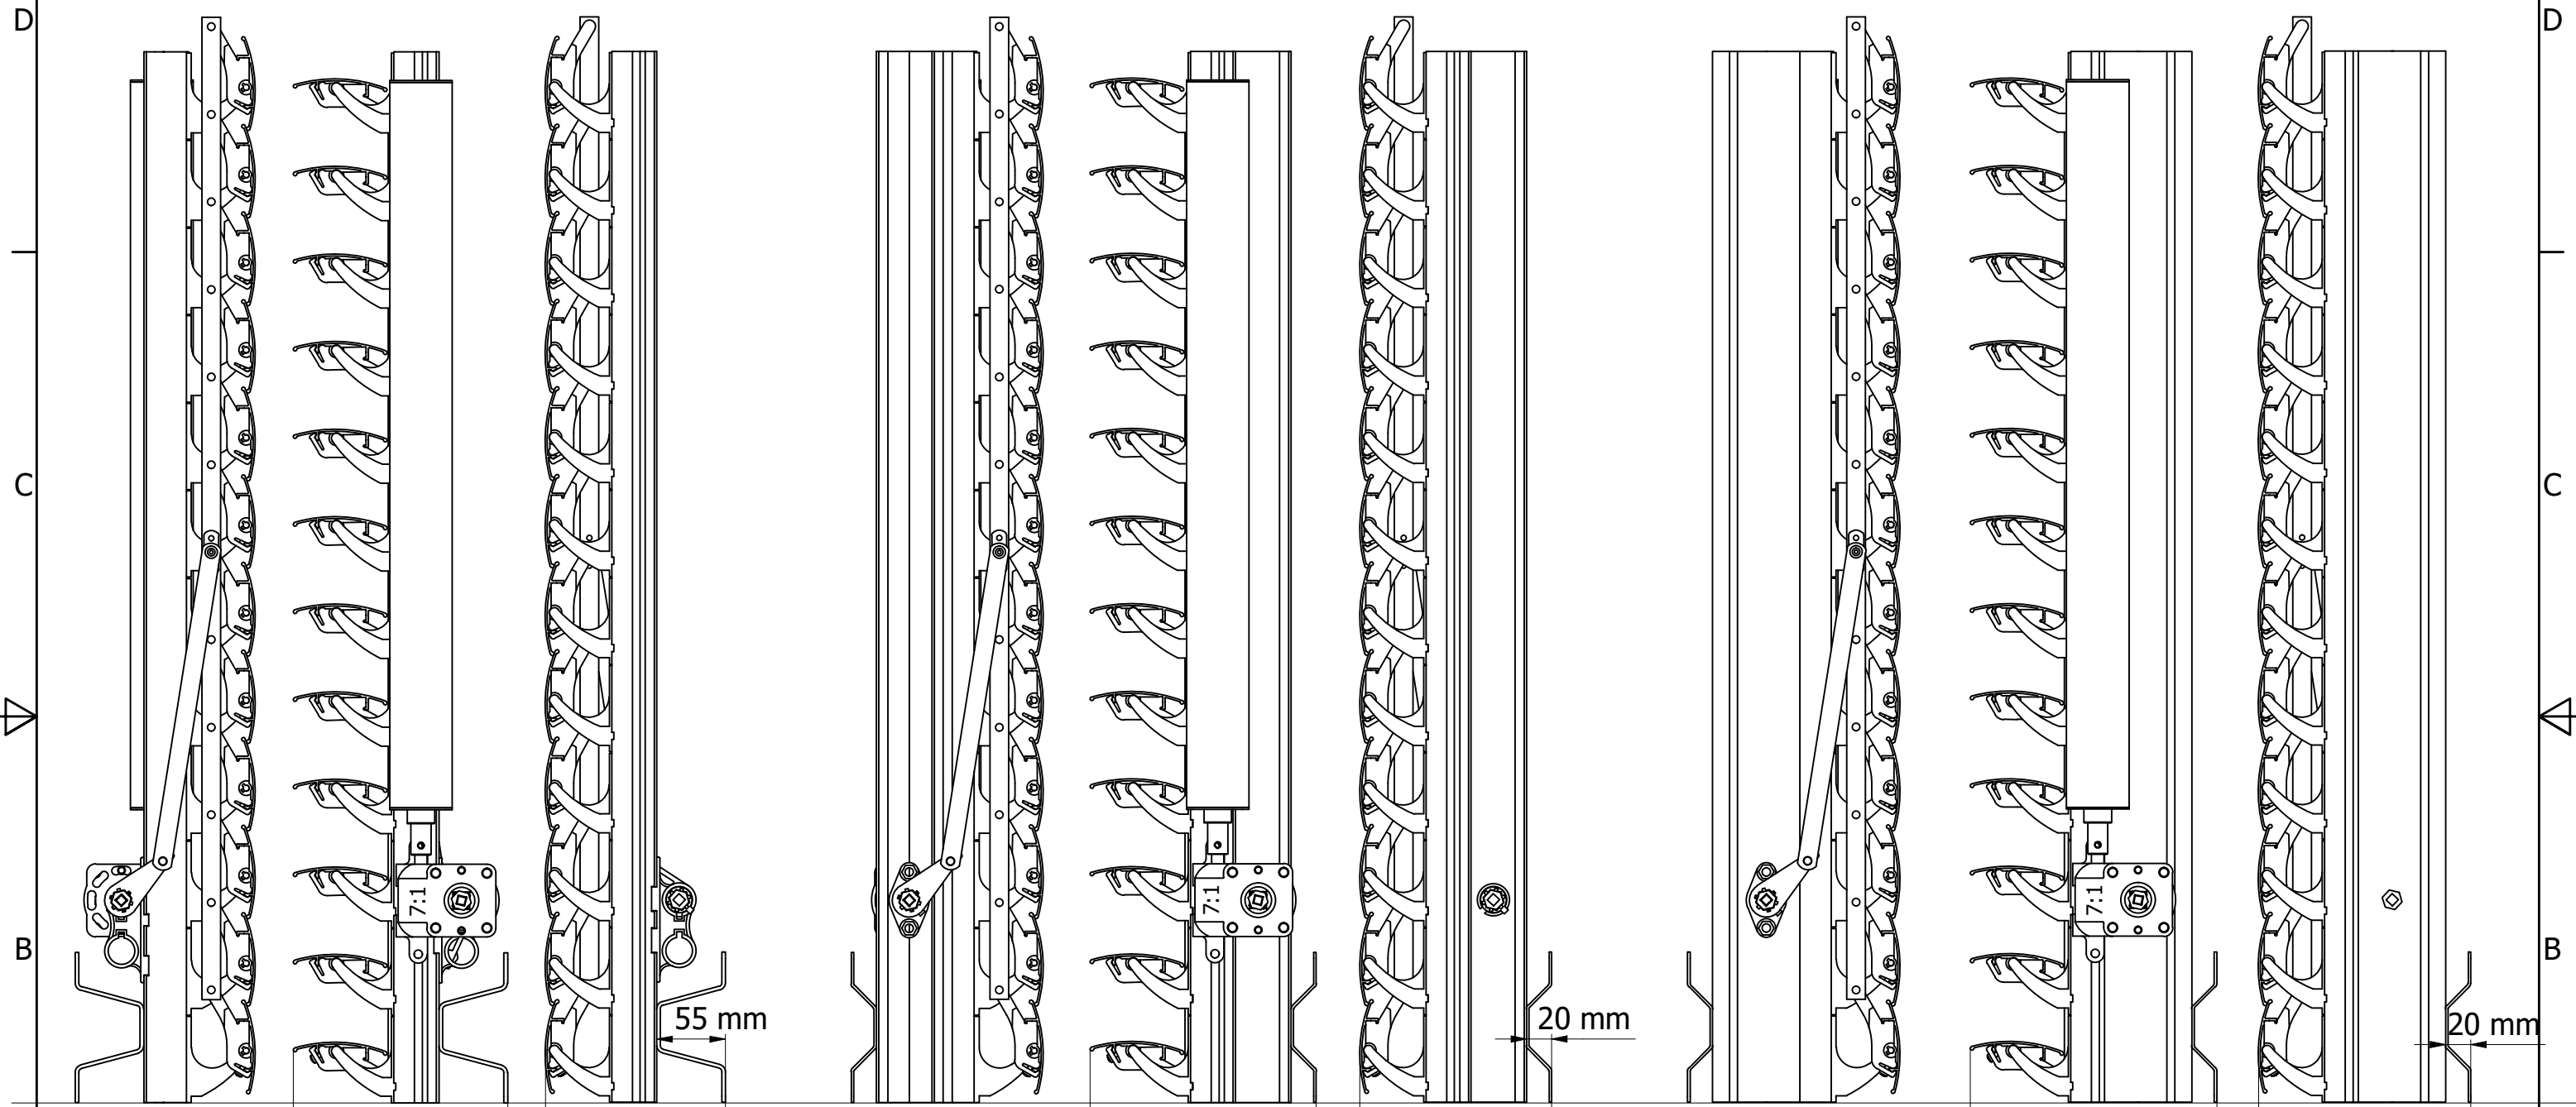

**SUNSHIELD**  
UNIQUE LOUVER SYSTEMS

**75E** scale 1:5

Rackarm 35 mm

Rackarm 80 mm

Rackarm 98 mm

open louver 171 mm

closed louver 144 mm

open louver 181 mm

closed louver 153 mm

open louver 197 mm

closed louver 170 mm

D

C

B

A

D