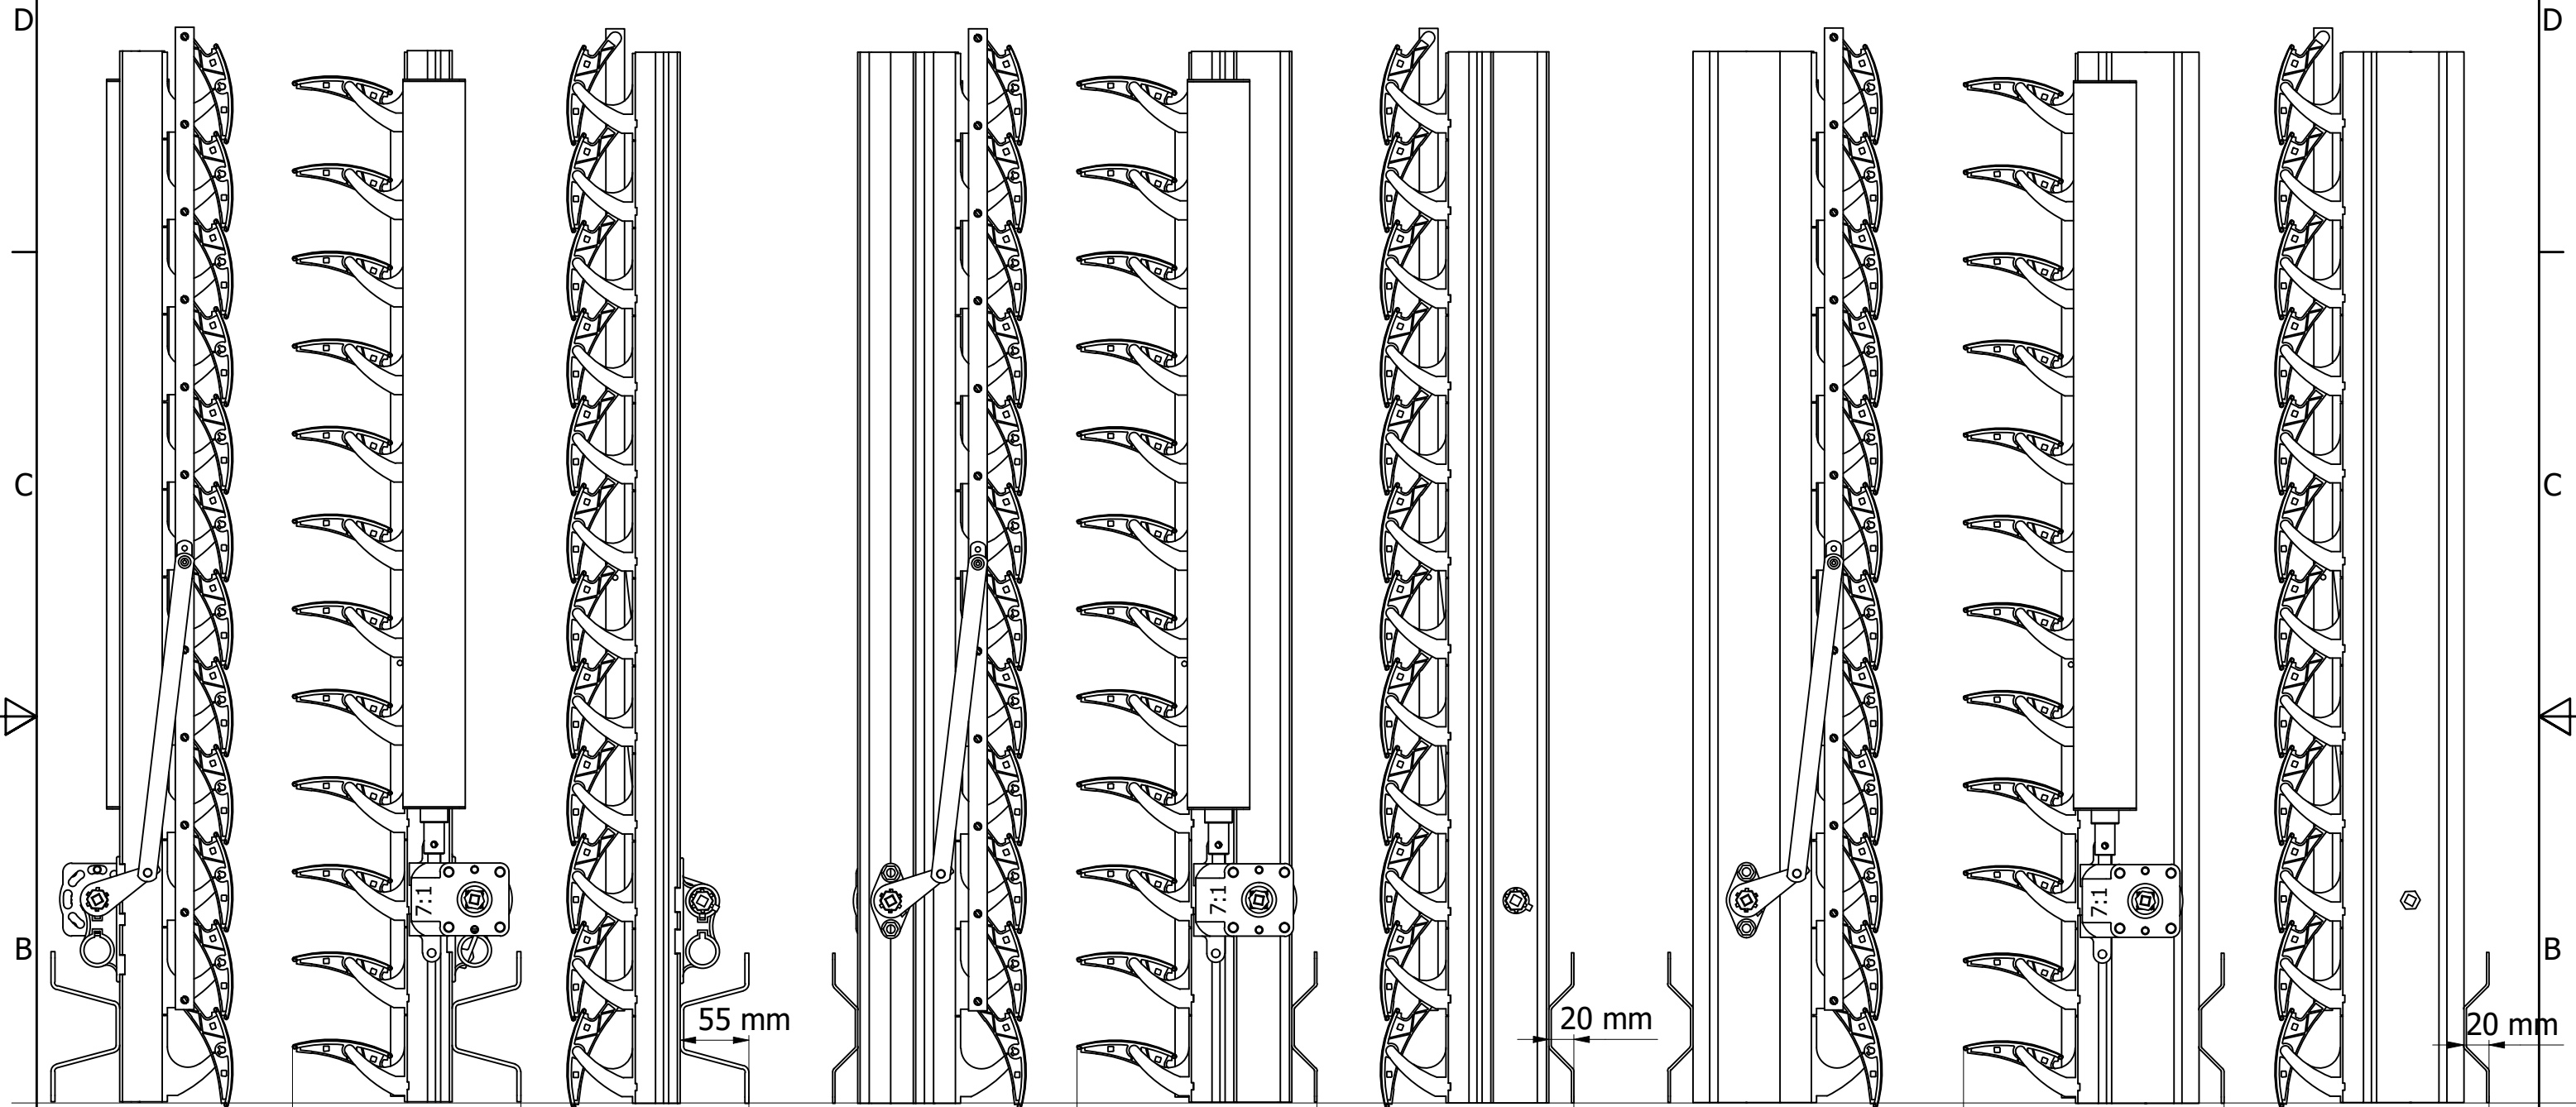

SUNSHIELD

UNIQUE LOUVER SYSTEMS

80R scale 1:5

Rackarm 35 mm

Rackarm 80 mm

Rackarm 98 mm

open louver 183 mm

closed louver 141 mm

open louver 192 mm

closed louver 151 mm

open louver 208 mm

closed louver 167 mm

6

1

5

1