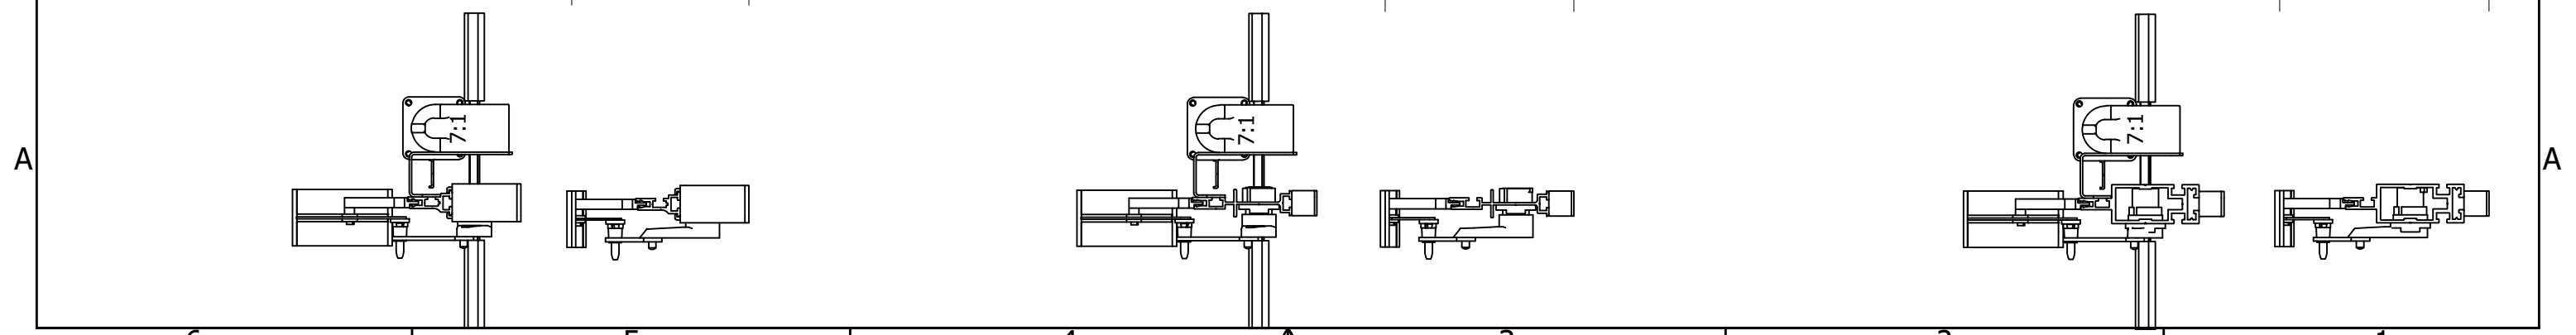

SUNSHIELD

UNIQUE LOUVER SYSTEMS

80R scale 1:5

Rackarm 35 mm

Rackarm 80 mm

Rackarm 98 mm

open louver 183 mm

closed louver 141 mm

open louver 192 mm

closed louver 151 mm

open louver 208 mm

closed louver 167 mm

6

1

5

1