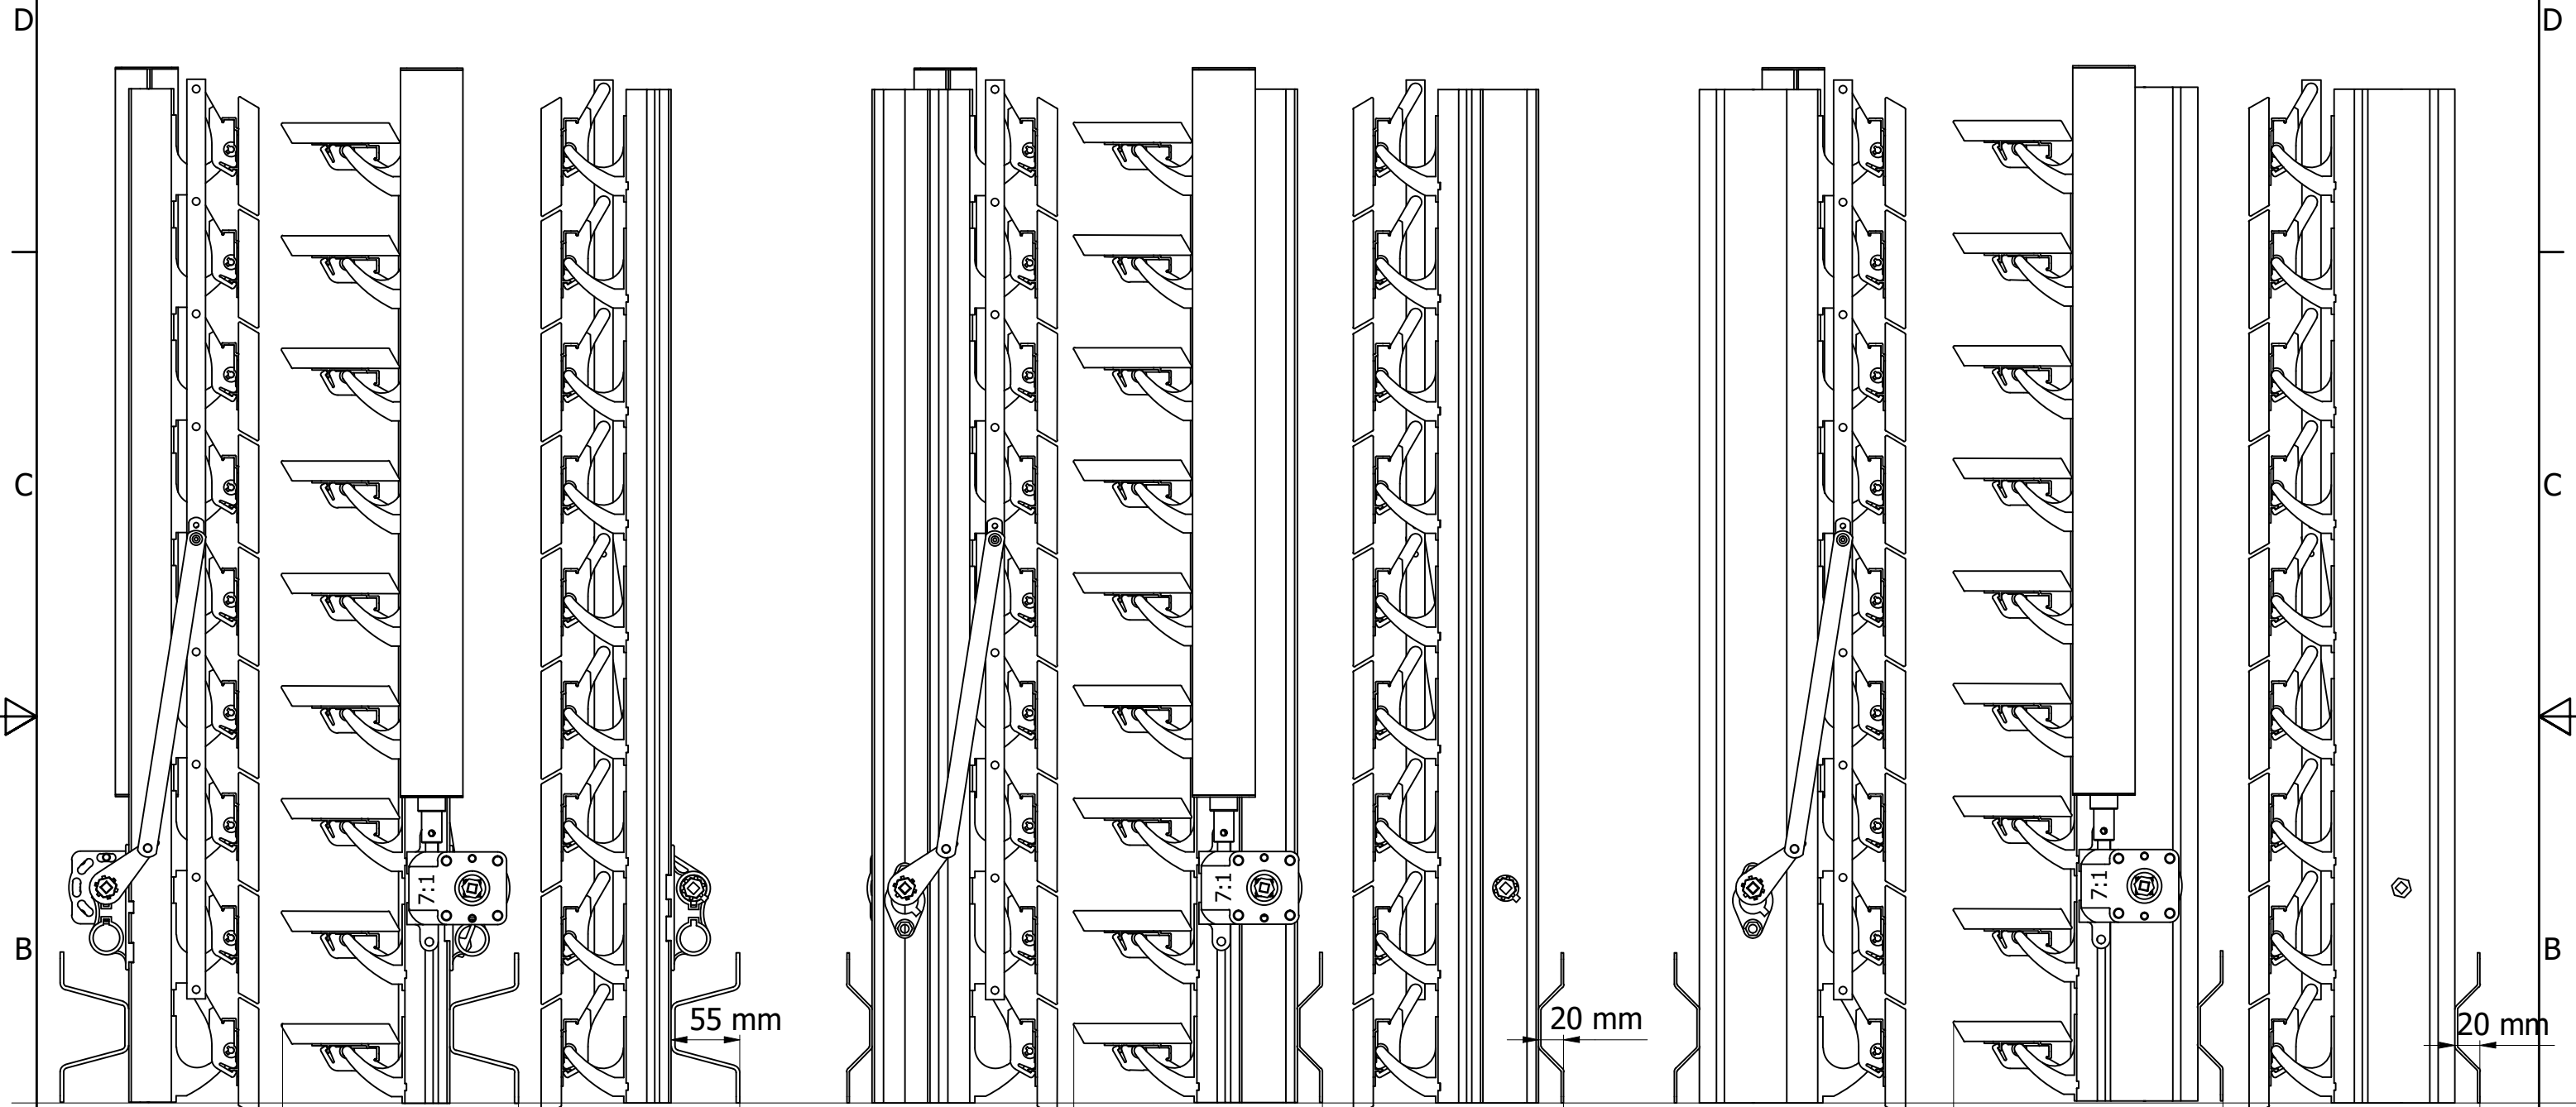

**SUNSHIELD**  
UNIQUE LOUVER SYSTEMS

87W scale 1:5

Rackarm 35 mm

Rackarm 80 mm

Rackarm 98 mm

open louver 188 mm  
closed louver 159 mm

open louver 199 mm  
closed louver 168 mm

open louver 215 mm  
closed louver 185 mm

6 5 4 3 2 1