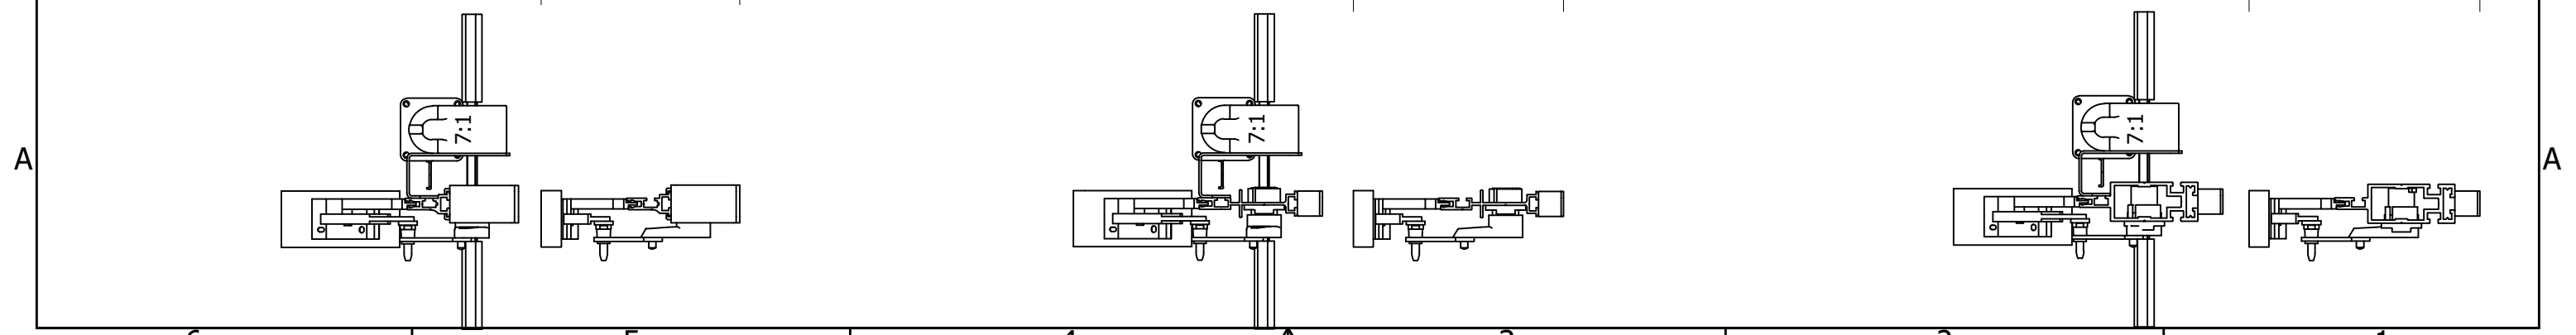

**SUNSHIELD**  
UNIQUE LOUVER SYSTEMS

87W scale 1:5

Rackarm 35 mm

Rackarm 80 mm

Rackarm 98 mm

open louver 188 mm  
closed louver 159 mm

open louver 199 mm  
closed louver 168 mm

open louver 215 mm  
closed louver 185 mm