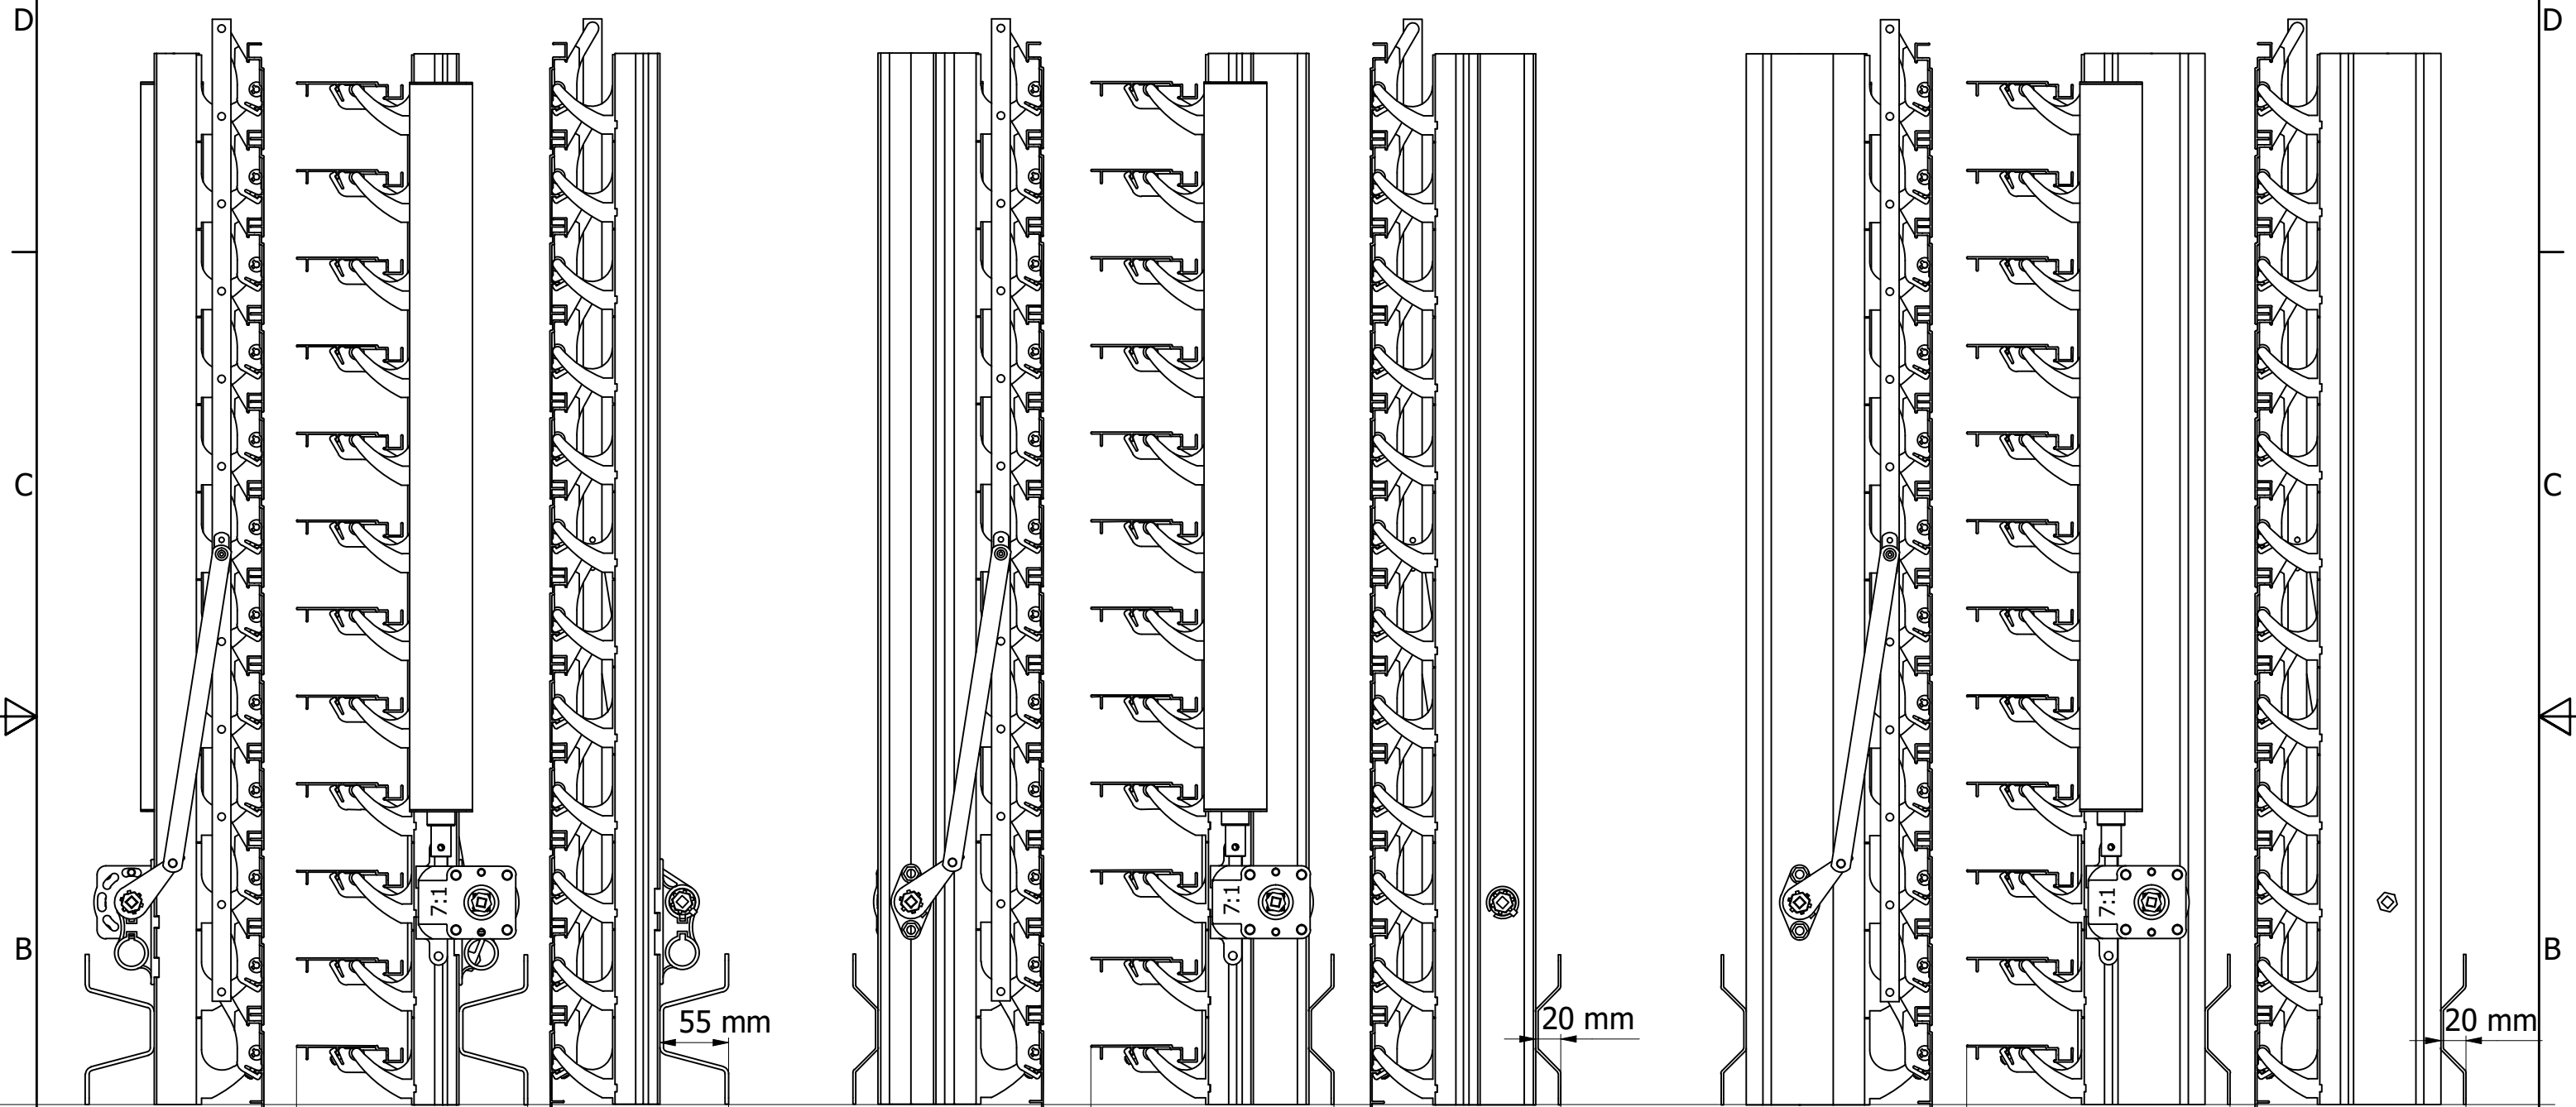

**SUNSHIELD**  
UNIQUE LOUVER SYSTEMS

**88E** scale 1:5

Rackarm 35 mm

Rackarm 80 mm

Rackarm 98 mm

open louver 185 mm  
closed louver 143 mm  
55 mm

open louver 194 mm  
closed louver 152 mm  
20 mm

open louver 211 mm  
closed louver 169 mm  
20 mm