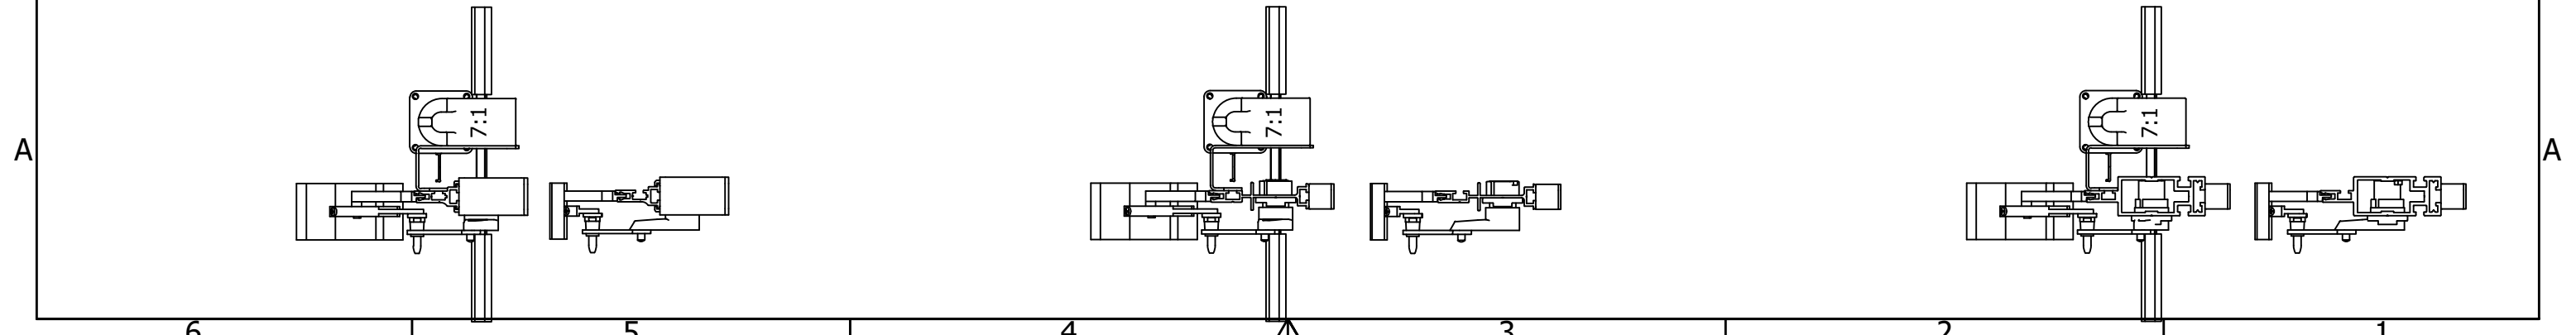

**SUNSHIELD**  
UNIQUE LOUVER SYSTEMS

**88E** scale 1:5

Rackarm 35 mm

Rackarm 80 mm

Rackarm 98 mm

open louver 185 mm  
closed louver 143 mm  
55 mm

open louver 194 mm  
closed louver 152 mm  
20 mm

open louver 211 mm  
closed louver 169 mm  
20 mm